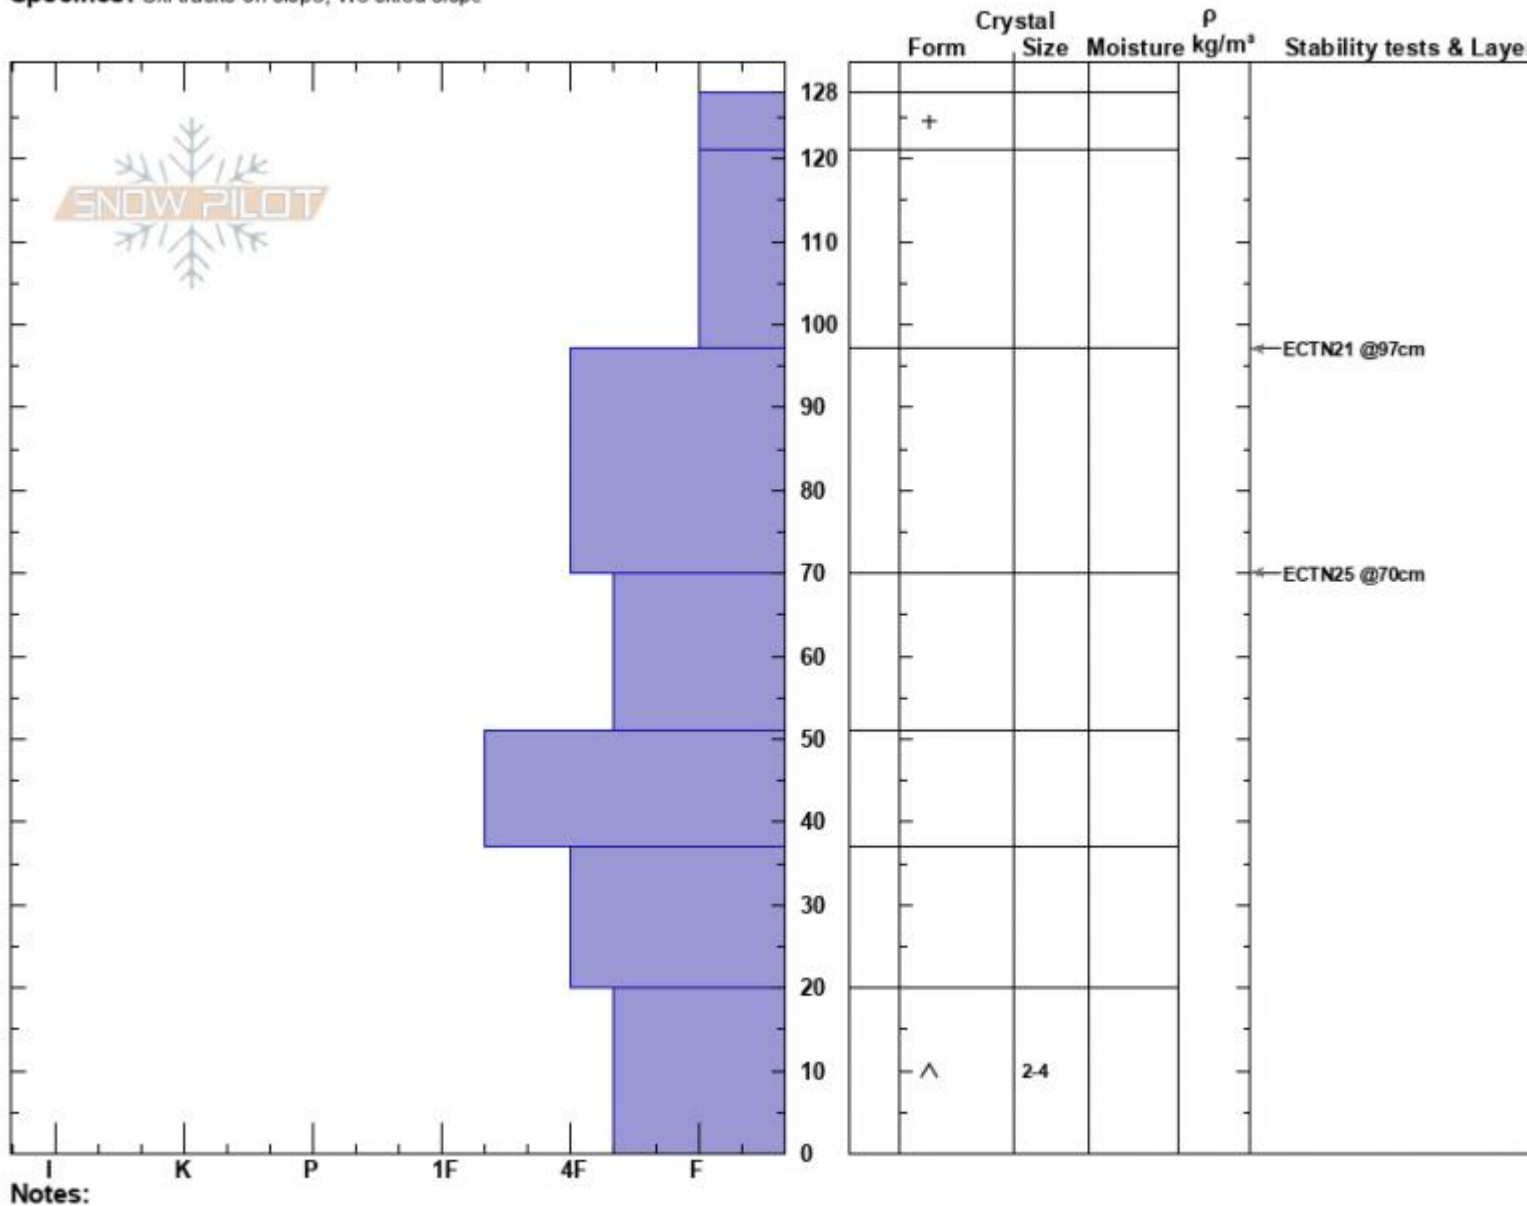

Bacon Rind  
 Madison Range-S  
 MT  
 Elevation: 8800 ft  
 Aspect: 110°  
 Specifics: Ski tracks on slope; We skied slope

Ian Hoyer  
 02/19/2025 - 12:00pm  
 Co-ord: 44.95961N, -111.09928W  
 Slope Angle: 24°  
 Wind Loading: no

Stability: Good  
 Air Temperature:  
 Sky Cover: OVC  
 Precipitation: NO  
 Wind: Calm

HS:128    **Layer Notes:**  
 20-0cm: Problematic layer

Advisory Region  
 Southern Madison  
 Longitude  
 -111.10W  
 Latitude  
 44.96N  
 Southern Madison, 2025-02-19