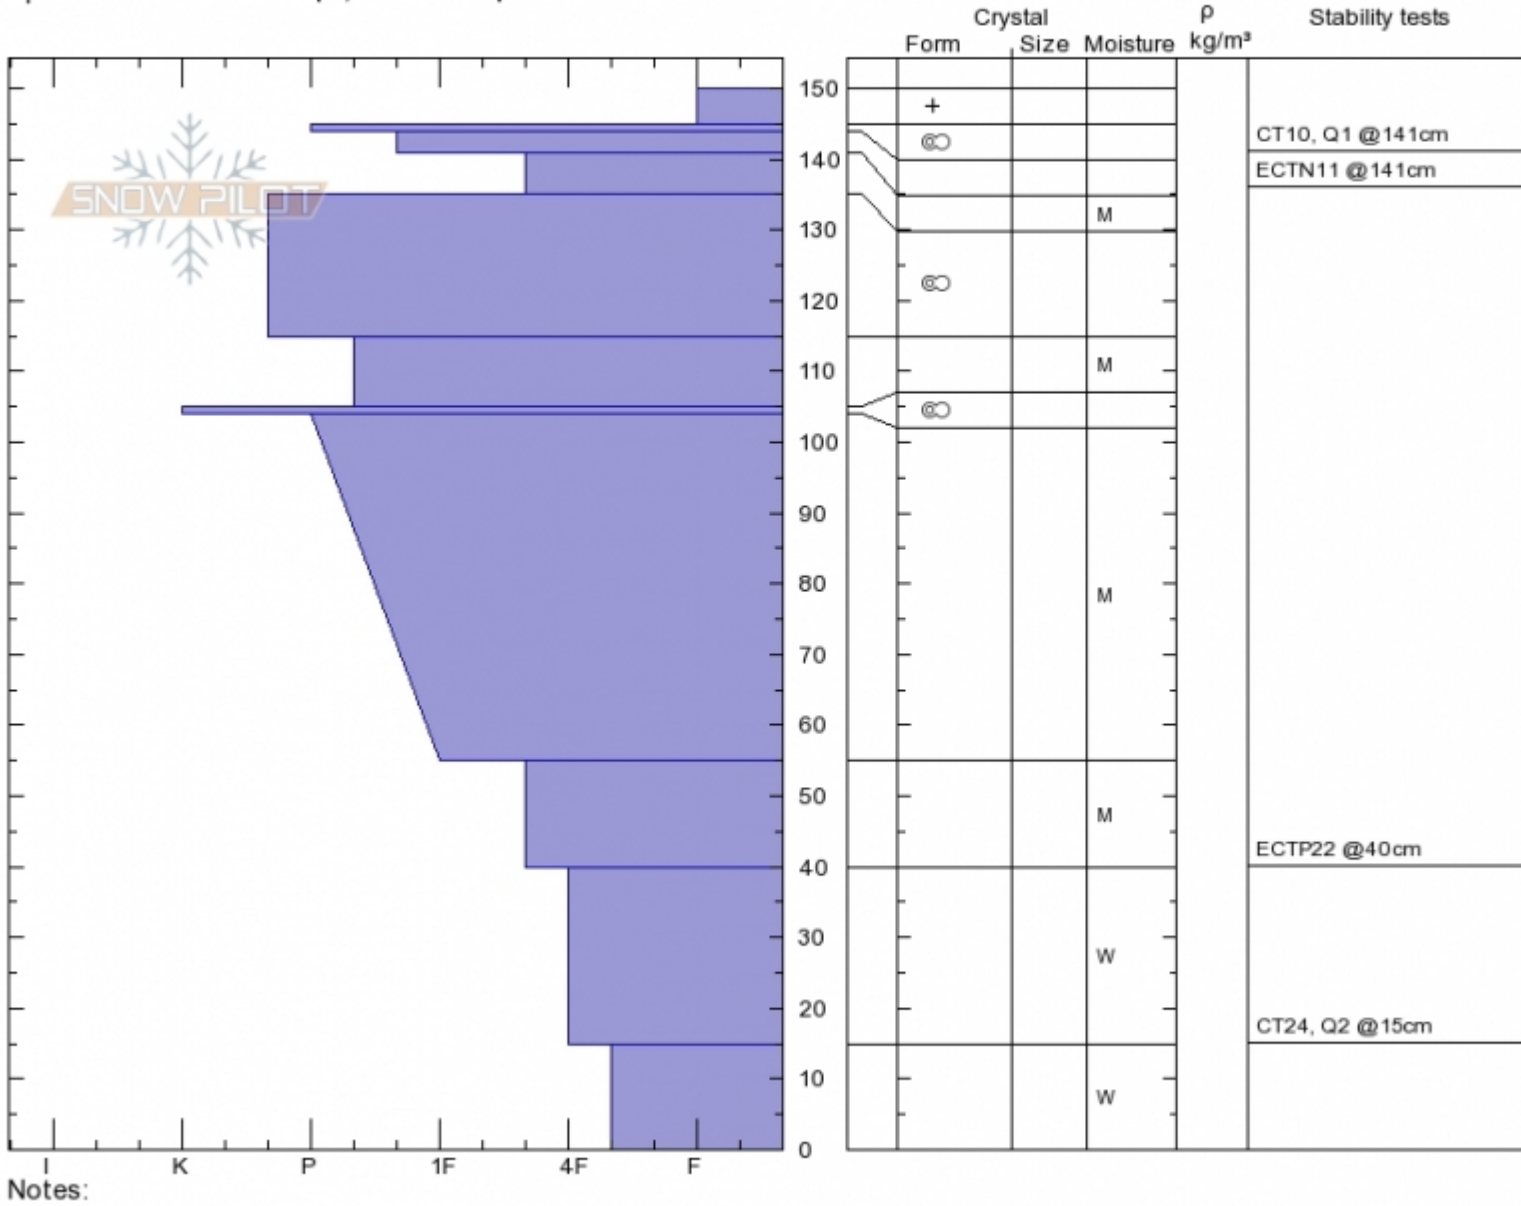

Middle Basin
Madison Range-N
MT
 Elevation: **9400 ft**
 Aspect: **95°**
 Specifics: **Ski tracks on slope; We skied slope**

Doug Chabot-Admin
Sun Apr 2 11:25 2017
 Co-ord: **45.33327N, -111.38315W**
 Slope Angle: **30°**
 Wind Loading: **no**

Stability: **Fair**
 Air Temperature:
 Sky Cover: **BKN**
 Precipitation: **NO**
 Wind:

HS150
Stability Test Notes
40: also broke at 15cm

Layer No
15-40: Pr

Advisory Region
 Northern Madison

Forecast link: [GNFAC Avalanche Advisory for Tue Apr 4, 2017](#)
 Northern Madison, 2017-04-02