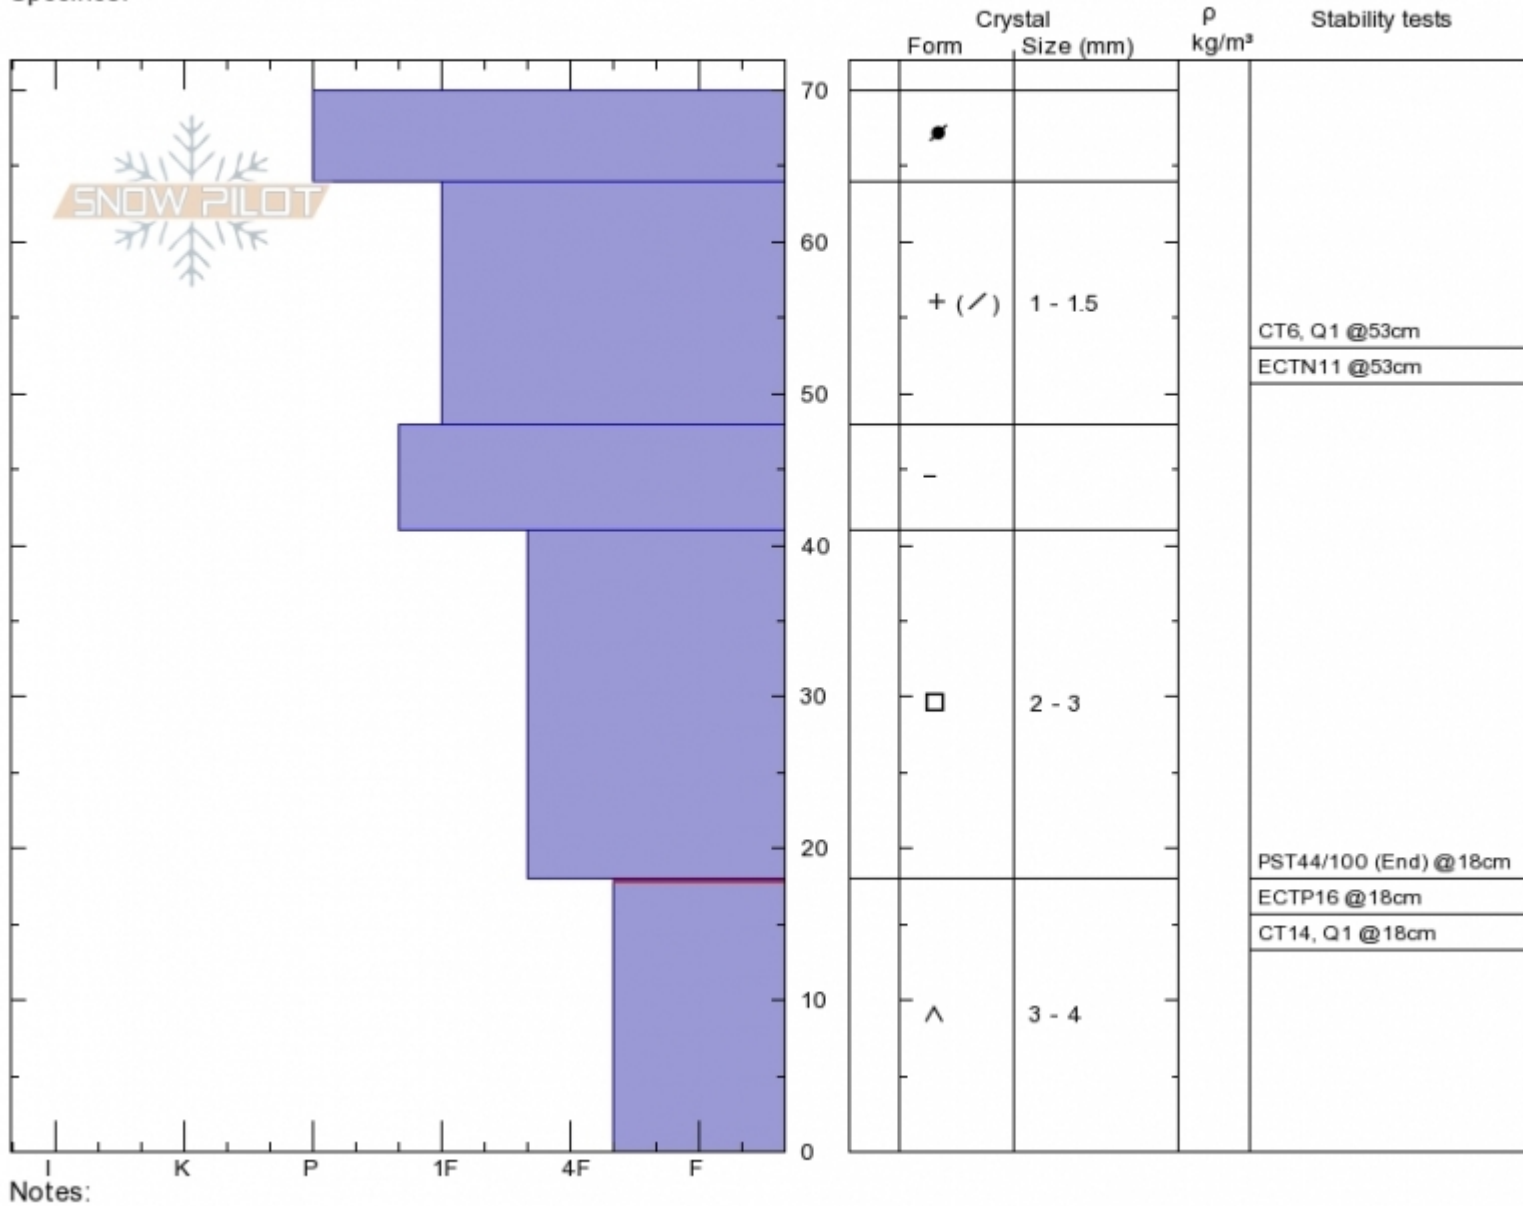

Football Field  
 Bridger Range  
 MT  
 Elevation: 8600 ft  
 Aspect: 99°  
 Specifics:

Chris Bilbrey  
 Tue Dec 20 12:30 2016 (MST)  
 Co-ord: 45.79817N, -110.93413W  
 Slope Angle: 33°  
 Wind Loading: yes

Stability: Fair  
 Air Temperature: -4°C  
 Sky Cover: 4/8 to 8/8 covered  
 Precipitation: None  
 Wind: NW Moderate

HS70  
 Stability Test Notes  
 Layer No  
 0-18: Prot

Advisory Region  
 Bridger Range