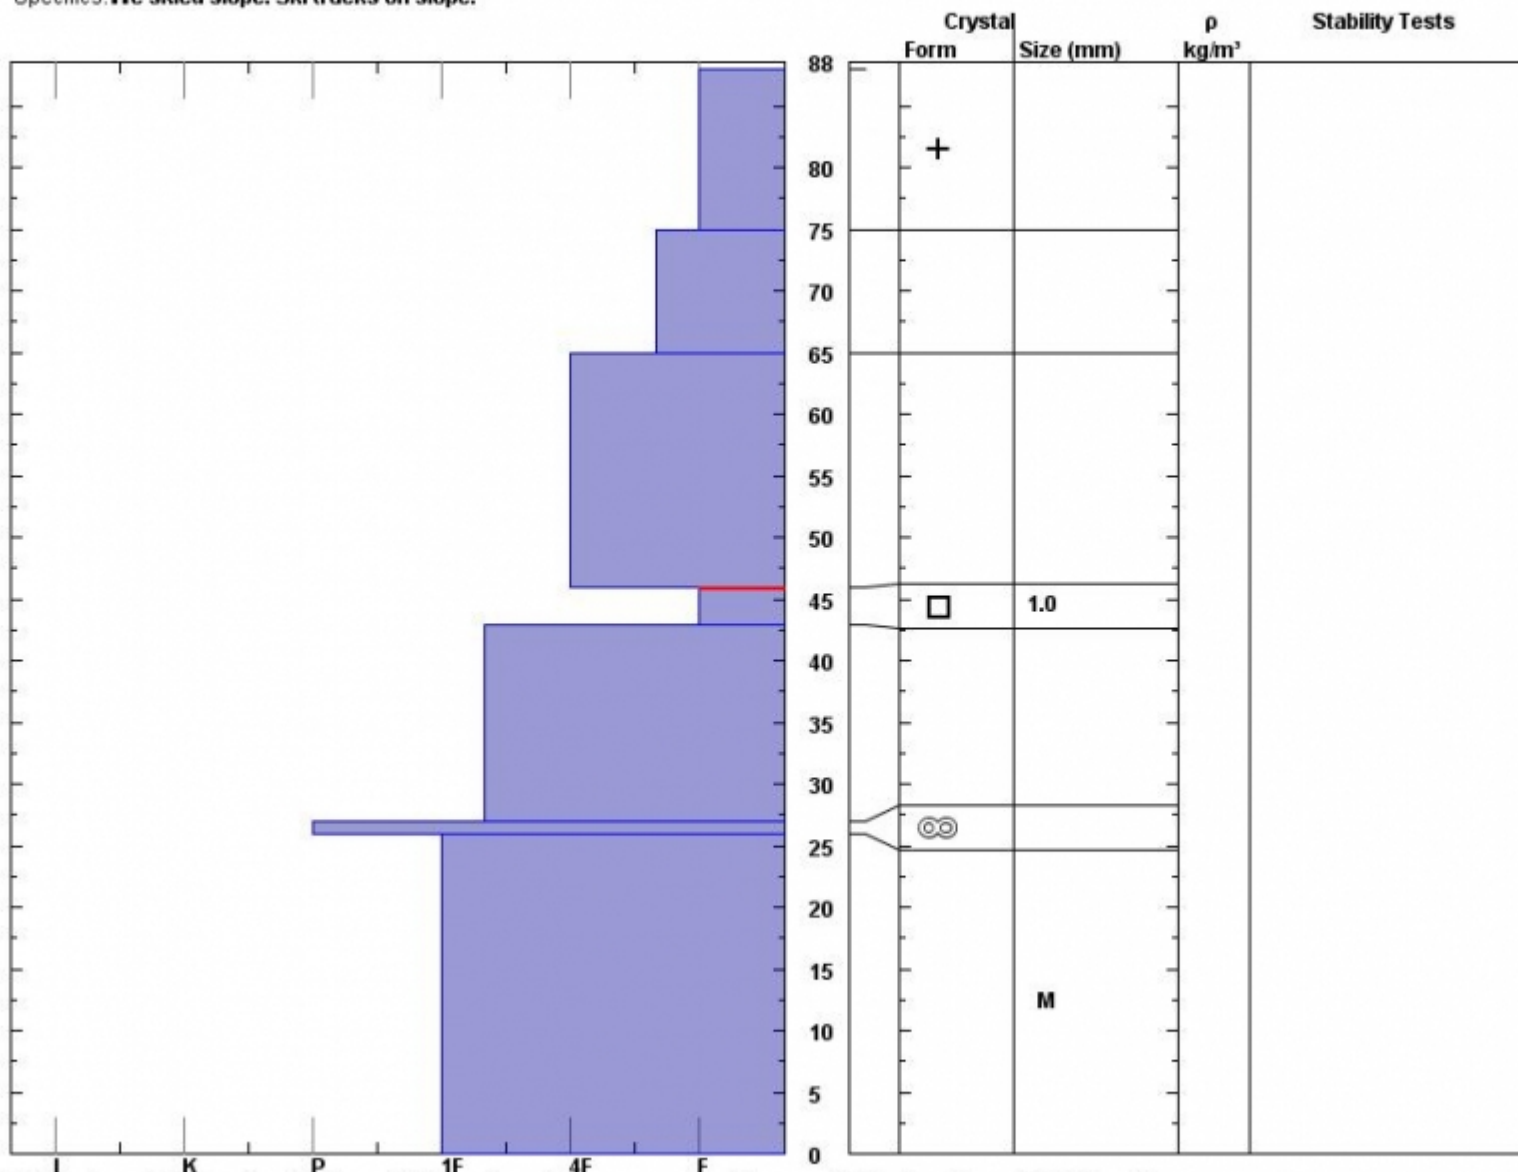

Snow Pit Profile
The Ramp
Bridger, MT
 Elevation (ft) **8238**
 Aspect: **10**
 Specifics: **We skied slope. Ski tracks on slope.**

Observer: **Doug Chabot**
Thu Nov 07 10:10:00 MST 2013
 Co-ord: **45.82897 N 110.93183 W**
 Slope: **34**
 Wind loading: **no**

Stability on similar slopes: **Good**
 Air Temperature: **C**
 Sky Cover: **sky 4/8 to 8/8 covered**
 Precipitation: **None**
 Wind: **Calm**

HS88
 Stability Test Notes: **43-46: Pro**

Notes: Dug w/ Staples. Faceted layer is thinner than other areas and the the overall slab density may inhibit faceting.