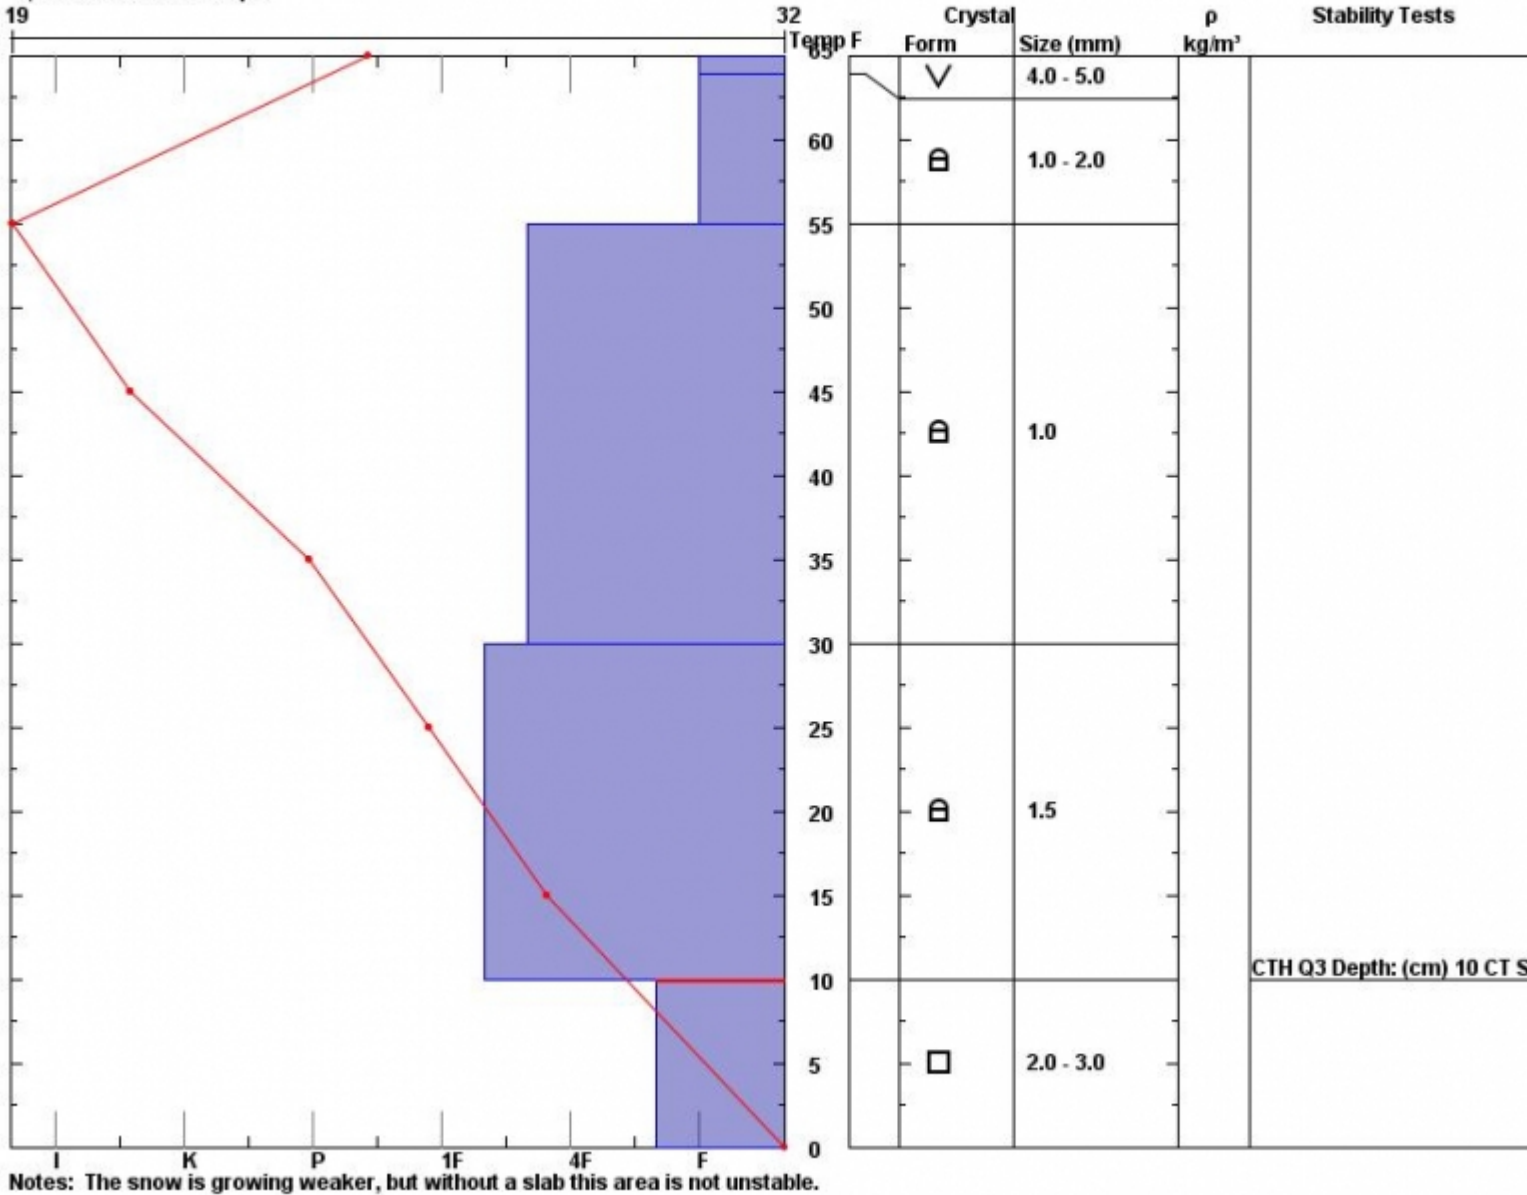

Snow Pit Profile
Mt Ellis
Northern Gallatin, MT
 Elevation (ft) **7680**
 Aspect: **35**
 Specifics: **We skied slope.**

Observer: **Eric Knoff**
Sat Dec 10 10:30:00 MST 2011
 Co-ord: **45.34659 N 110.57322 W**
 Slope: **35**
 Wind loading: **no**

Stability on similar slopes: **Good**
 Air Temperature: **32 F**
 Sky Cover: **Clear**
 Precipitation:
 Wind: **SW Calm**

Stability Test Notes:

Layer notes:
0-10: Prob

Advisory Region
 Northern Gallatin

Forecast link: [GNFAC Avalanche Forecast for Sun Dec 11, 2011](#)
 Northern Gallatin, 2011-12-10