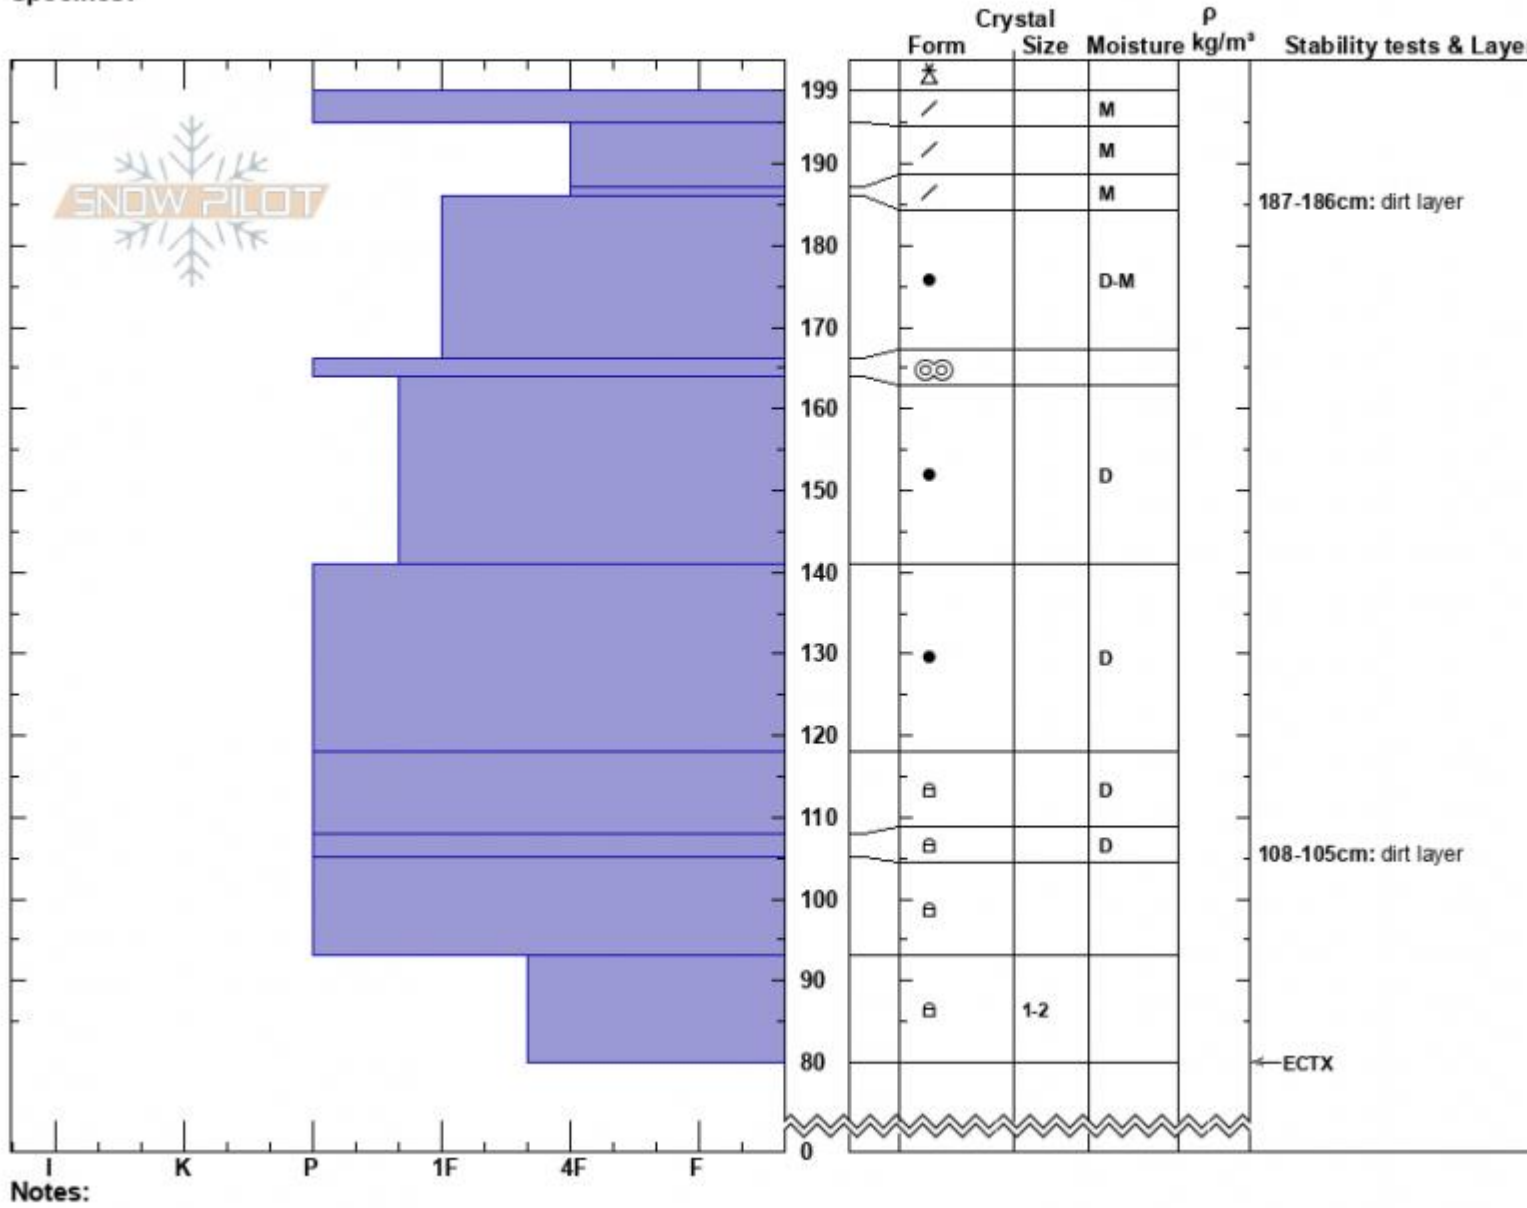

Wilderness Boundary
 Madison Range-S
 MT
 Elevation: 8800 ft
 Aspect: 285°
 Specifics:

Haylee Darby
 03/28/2025 - 1:00pm
 Co-ord: 44.97689N, -111.35927W
 Slope Angle: 17°
 Wind Loading: no

Stability:
 Air Temperature: -1°C
 Sky Cover: SCT
 Precipitation: NO
 Wind: W Calm

HS:199 **Layer Notes:**
 187-186cm: dirt layer
 108-105cm: dirt layer

Advisory Region
 Southern Madison
 Longitude
 -111.27W

Latitude

45.06N

Southern Madison, 2025-03-28