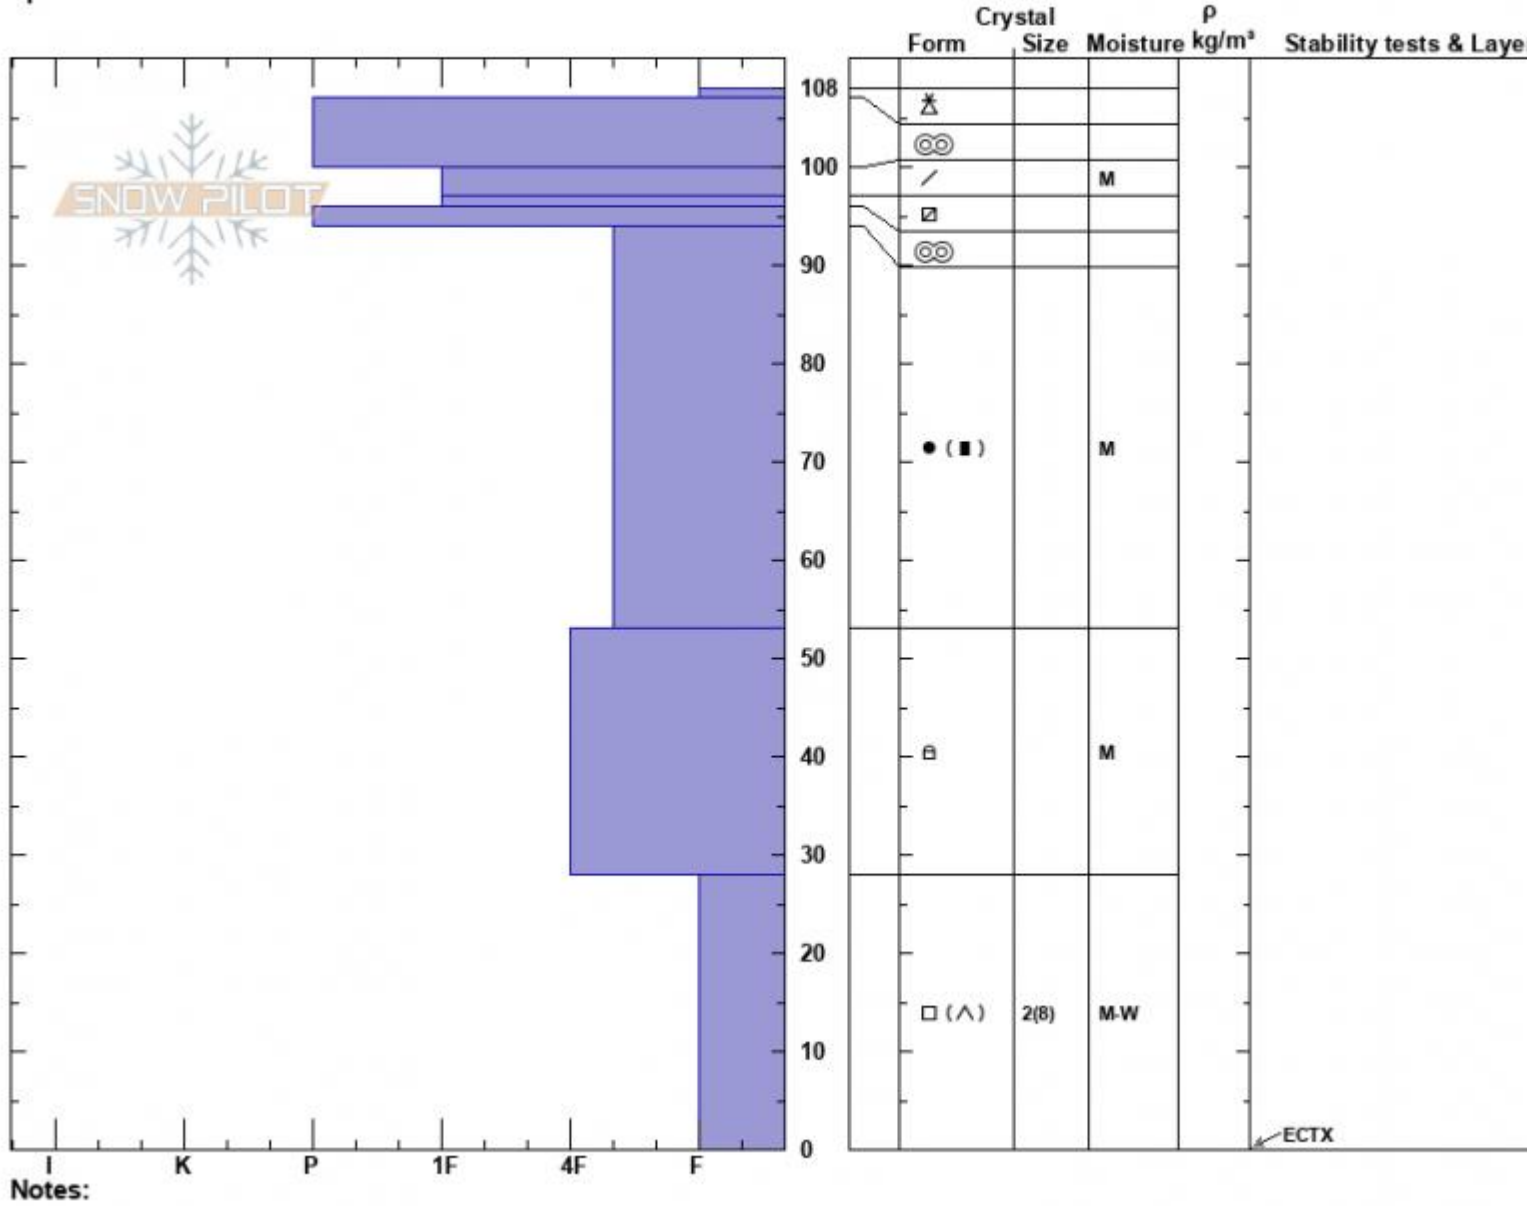

Consolation Hill
 Madison Range-S
 MT
 Elevation: 9223 ft
 Aspect: 110°
 Specifics:

Haylee Darby
 03/28/2025 - 11:00am
 Co-ord: 44.97242N, -111.27133W
 Slope Angle: 26°
 Wind Loading: no

Stability:
 Air Temperature: -1°C
 Sky Cover: FEW
 Precipitation: NO
 Wind: W Calm

HS:108 Layer Notes:

Advisory Region
 Southern Madison
 Longitude
 -111.27W

Latitude

45.06N

Southern Madison, 2025-03-28