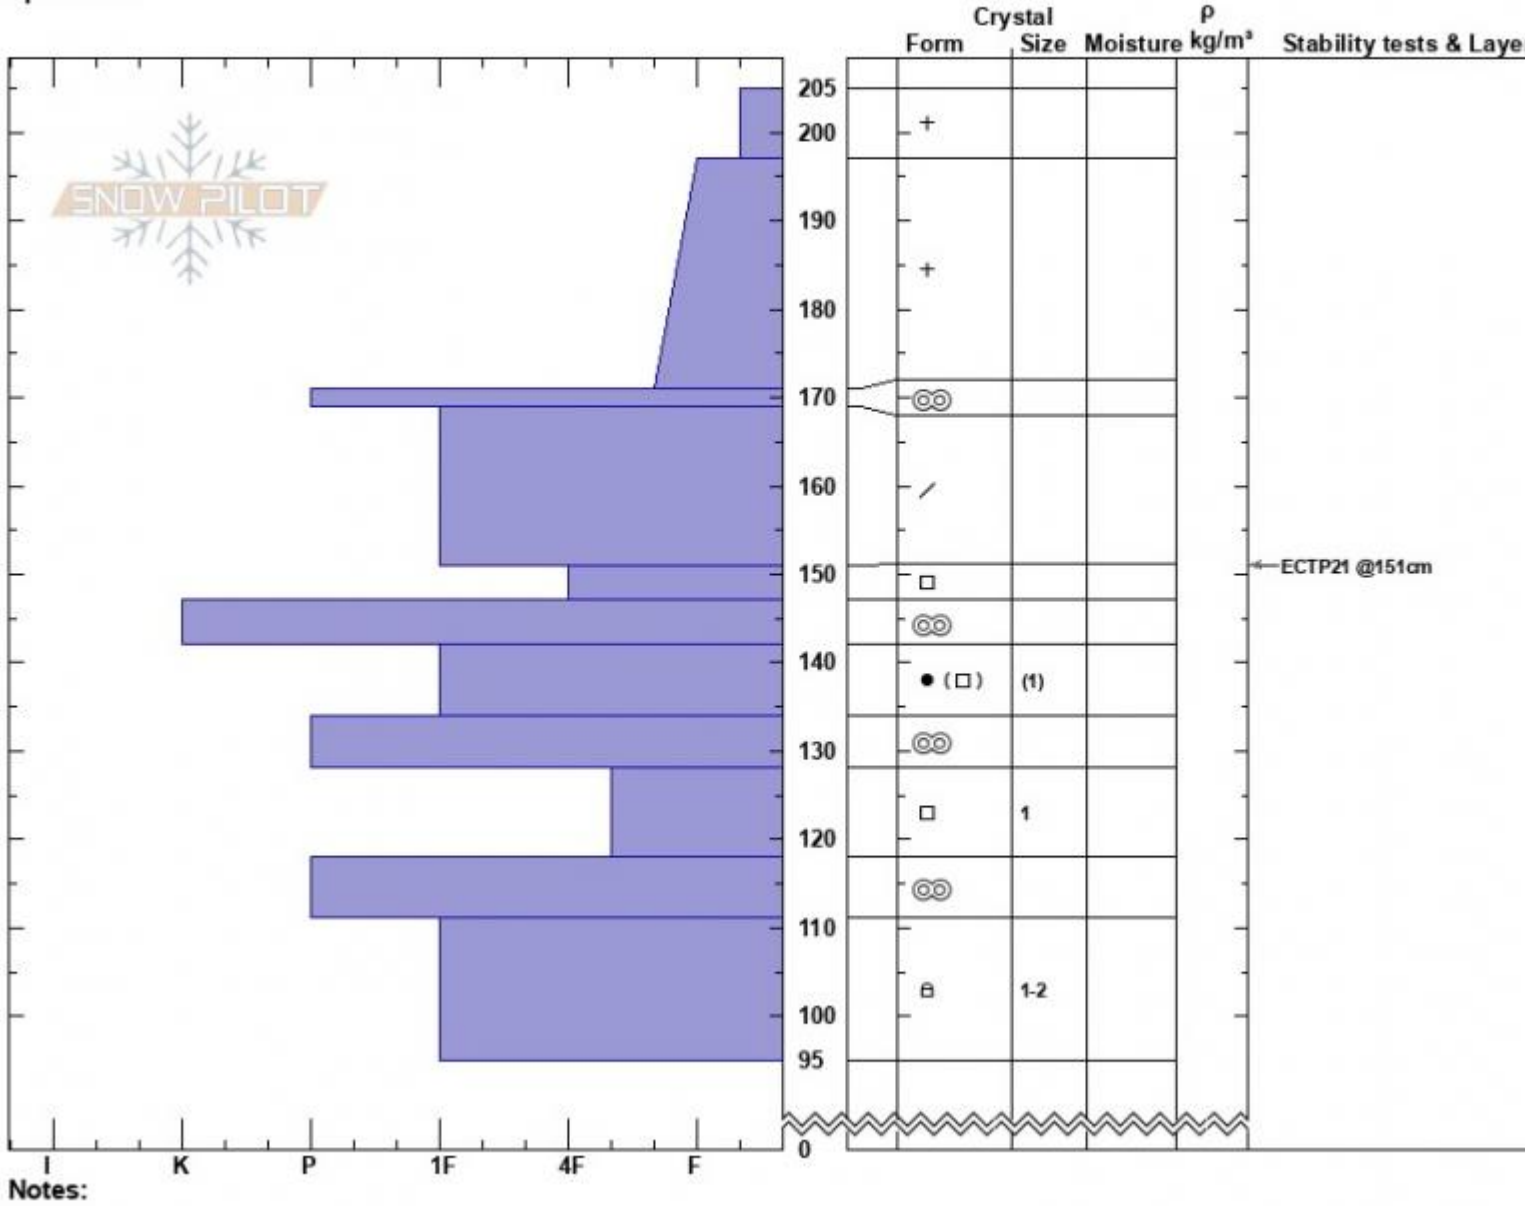

Rasta Shoulder
 Cooke City
 MT
 Elevation: 10070 ft
 Aspect: 154°
 Specifics:

Haylee Darby
 03/23/2025 - 3:00pm
 Co-ord: 45.07149N, -109.94451W
 Slope Angle: 29°
 Wind Loading:

Stability:
 Air Temperature: -7°C
 Sky Cover: OVC
 Precipitation: S2
 Wind: W Strong

HS:205 Layer Notes:

Advisory Region
 Cooke City
 Longitude
 -109.95W

Latitude

45.07N

Cooke City, 2025-03-23