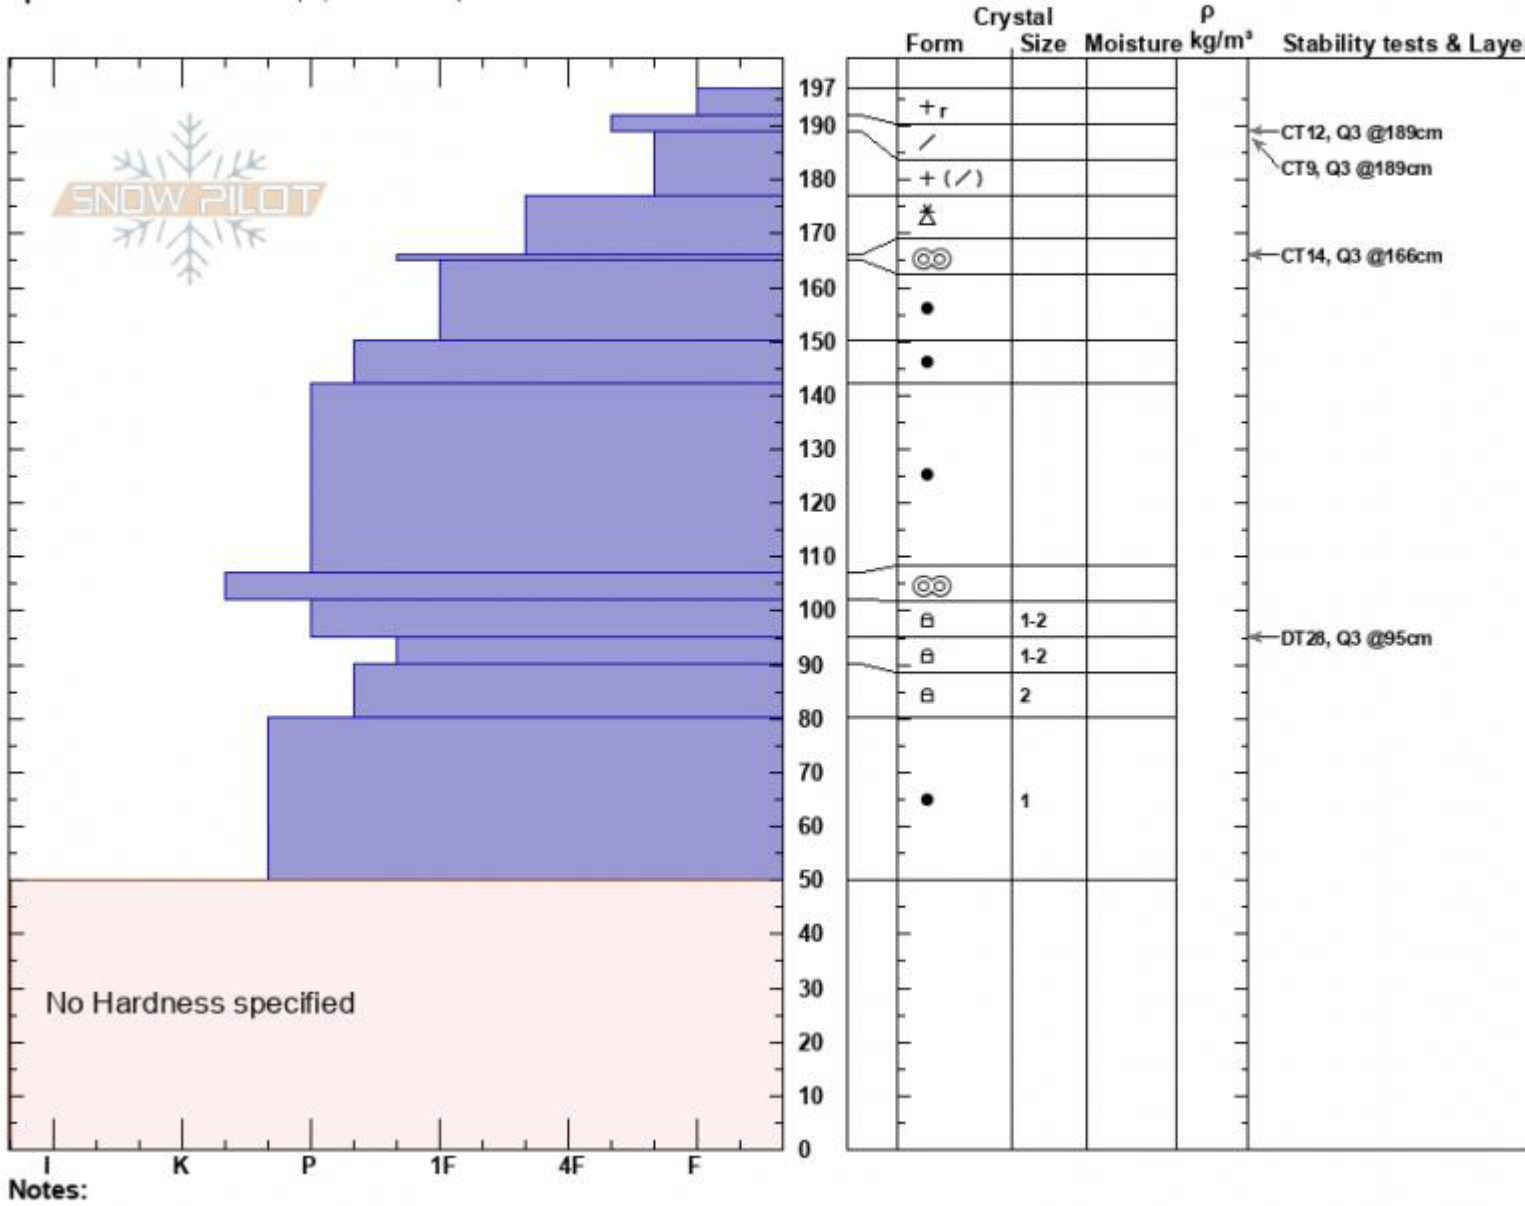

Texas Meadow  
 Bridger Range  
 MT  
 Elevation: 7700 ft  
 Aspect: 69°  
 Specifics: Ski tracks on slope; We skied slope

Alex Marienthal  
 03/20/2025 - 4:00pm  
 Co-ord: 45.83999N, -110.93316W  
 Slope Angle: 32°  
 Wind Loading:

Stability: Good  
 Air Temperature:  
 Sky Cover: OVC  
 Precipitation: S-1  
 Wind: Calm

HS:197  
 Layer Notes:  
 189-177cm: Problematic layer

Advisory Region  
 Bridger Range  
 Longitude  
 -110.93W  
 Latitude  
 45.84N  
 Bridger Range, 2025-03-20