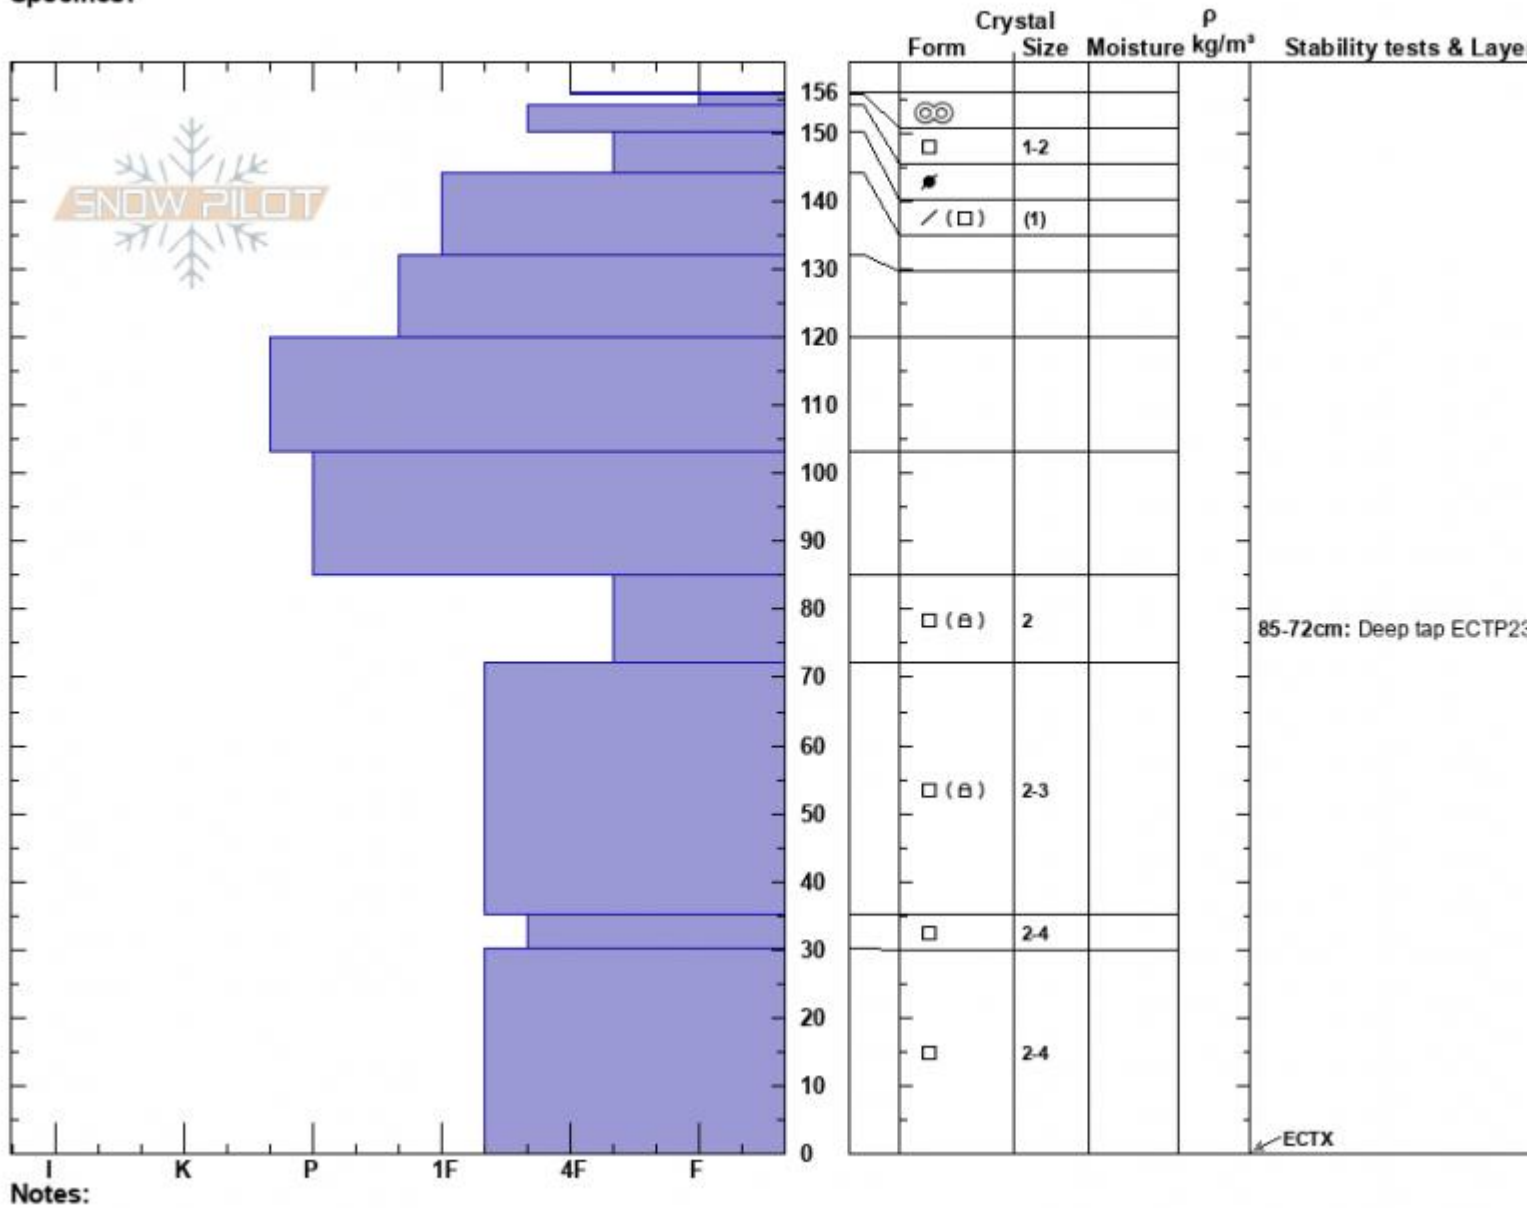

Airplane Bowl
 Lionhead Range
 MT
 Elevation: 9329 ft
 Aspect: 55°
 Specifics:

Alex Marienthal
 03/09/2025 - 11:30am
 Co-ord: 44.72297N, -111.32240W
 Slope Angle: 33°
 Wind Loading: previous

Stability: Fair
 Air Temperature:
 Sky Cover: CLR
 Precipitation: NO
 Wind: W Light Breeze

HS:156 Layer Notes:
 PF:25 85-72cm: Deep tap ECTP23 @ 85-72cm: Problematic layer

Advisory Region
 Lionhead Range
 Longitude
 -111.32W
 Latitude
 44.73N
 Lionhead Range, 2025-03-10