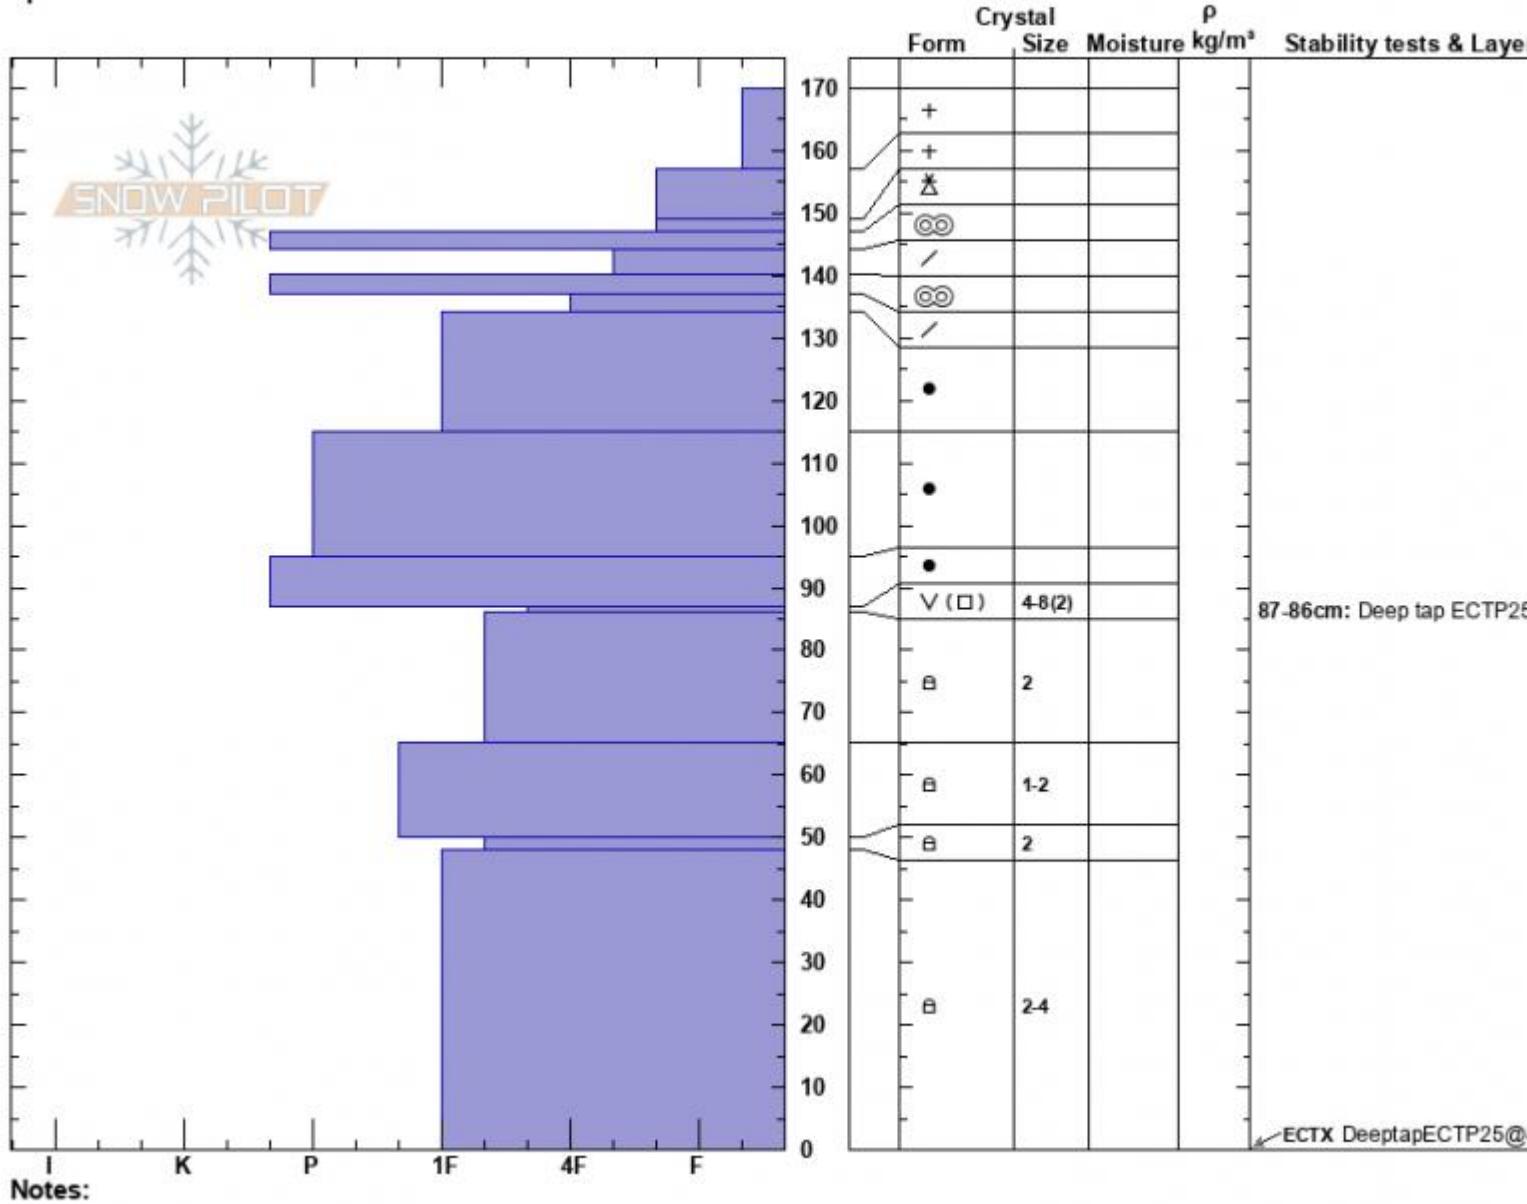

T Fork Wildernss Bndry  
 Madison Range-S  
 MT  
 Elevation: 8850 ft  
 Aspect: 270°  
 Specifics:

Alex Marienthal  
 03/15/2025 - 12:33am  
 Co-ord: 44.97642N, -111.35879W  
 Slope Angle: 23°  
 Wind Loading:

Stability: Fair  
 Air Temperature:  
 Sky Cover: OVC  
 Precipitation: S1  
 Wind: SW Light Breeze

HS:170  
 PF:35  
**Layer Notes:**  
 87-86cm: Deep tap ECTP25, CP  
 87-86cm: Problematic layer

Advisory Region  
 Southern Madison  
 Longitude  
 -111.27W  
 Latitude  
 45.06N  
 Southern Madison, 2025-03-15