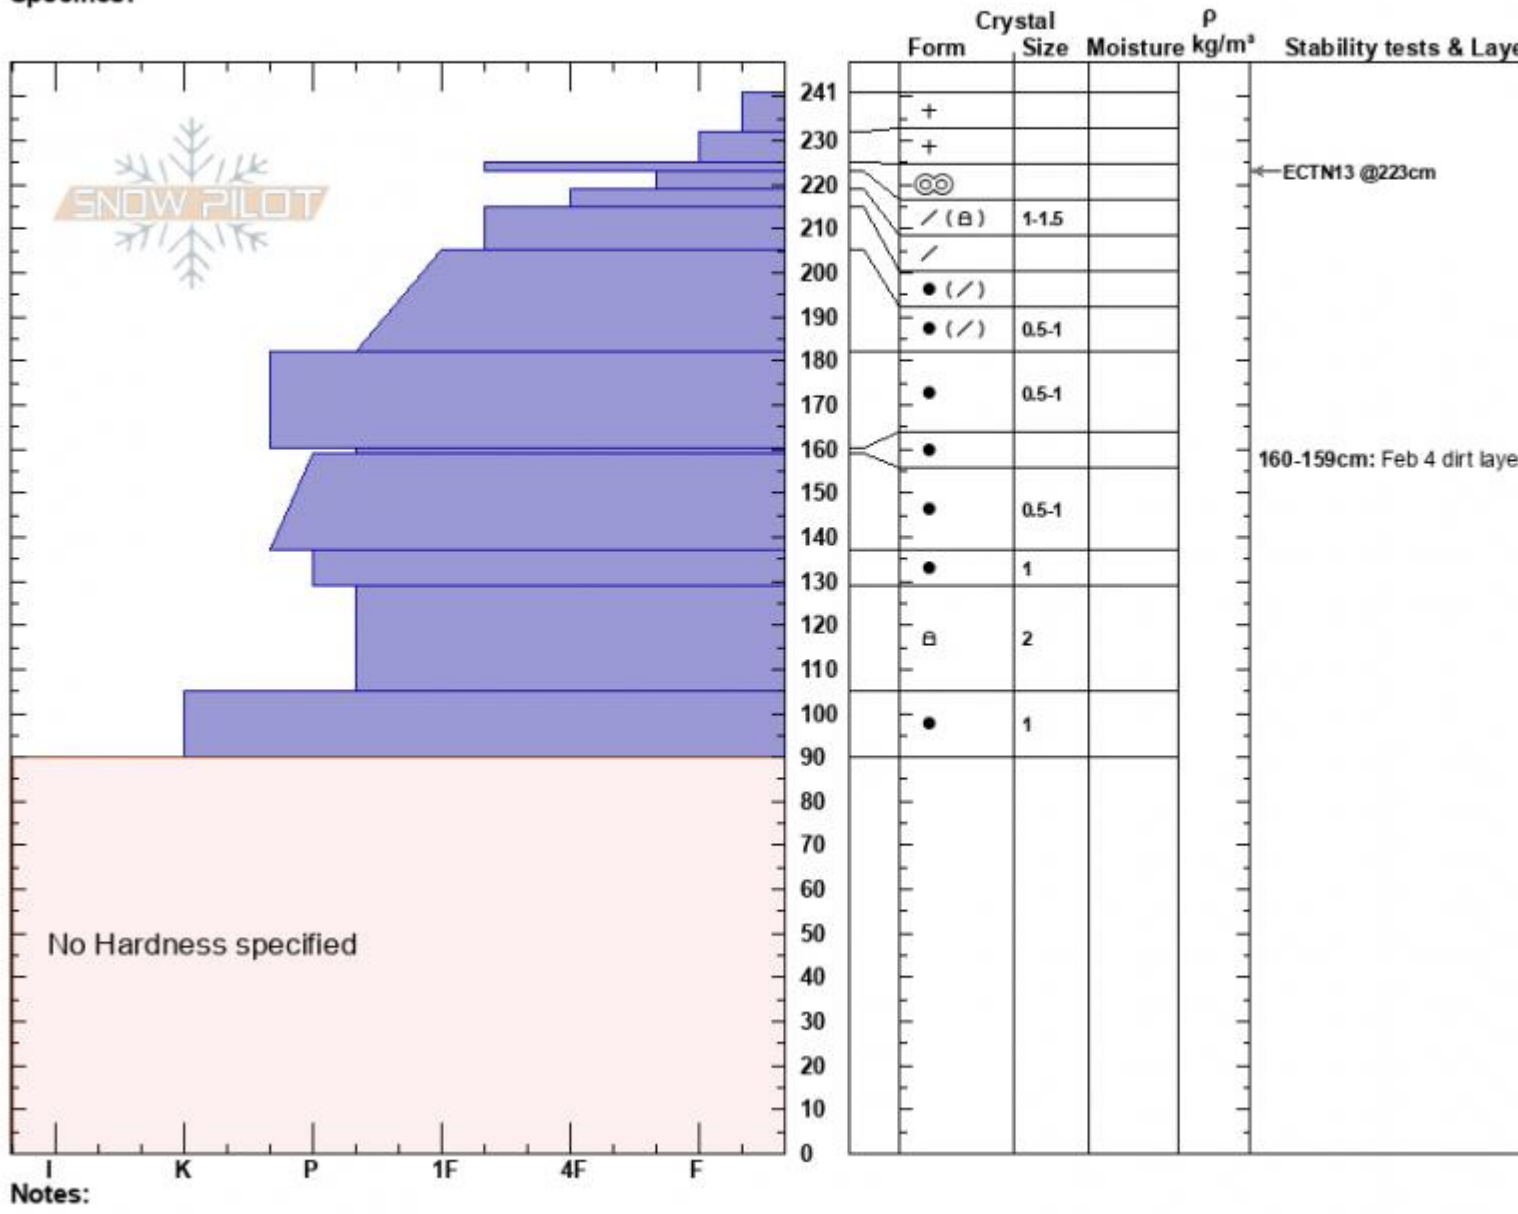

Miller Rdge radio tower
 Cooke City
 MT
 Elevation: 9312 ft
 Aspect: 60°
 Specifics:

Alex Marienthal
 03/14/2025 - 11:30am
 Co-ord: 45.03164N, -109.94716W
 Slope Angle: 31°
 Wind Loading: no

Stability: Good
 Air Temperature:
 Sky Cover: BKN
 Precipitation: S-1
 Wind: Calm

HS:241
 PF:50
 PS: 15
Layer Notes:
 241-232cm: Problematic layer
 160-159cm: Feb 4 dirt layer

Advisory Region
 Cooke City
 Longitude
 -109.97W
 Latitude
 45.04N
 Cooke City, 2025-03-14