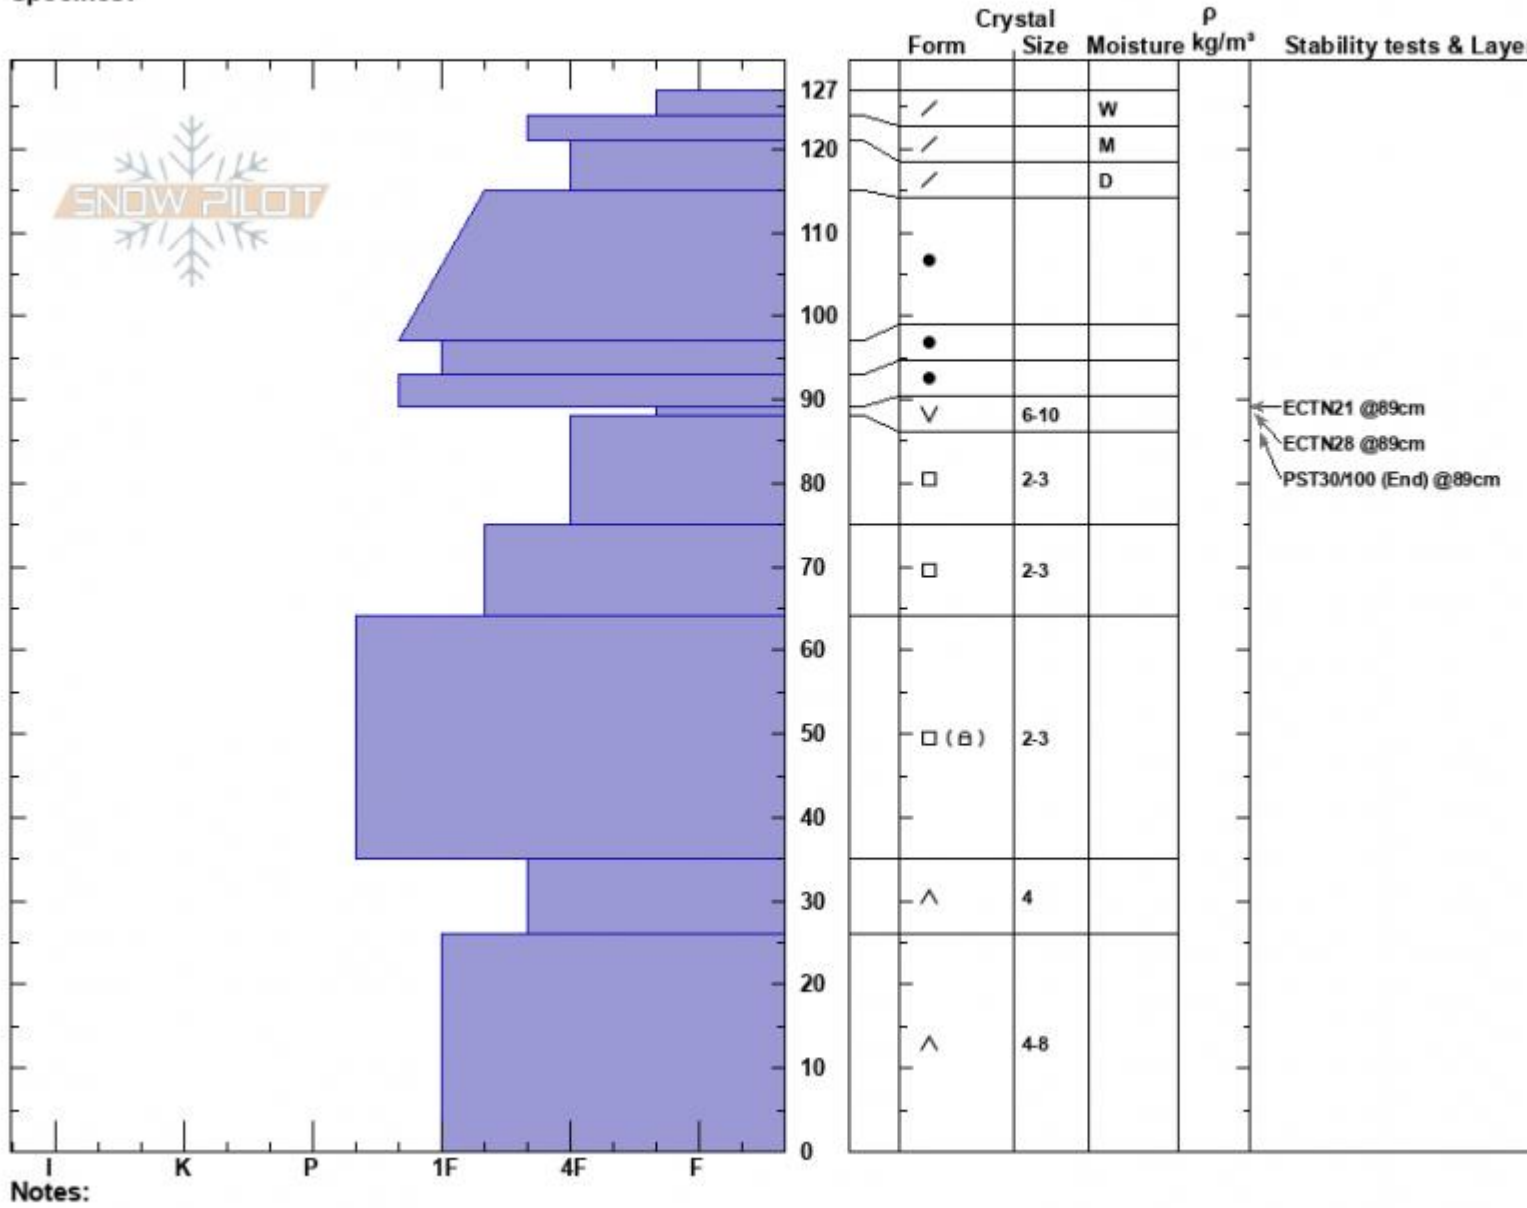

Sunlight Basin  
 Madison Range-S  
 MT  
 Elevation: 9470 ft  
 Aspect: 95°  
 Specifics:

Haylee Darby  
 03/01/2025 - 11:00am  
 Co-ord: 44.97511N, -111.31393W  
 Slope Angle: 23°  
 Wind Loading: no

Stability:  
 Air Temperature: 5°C  
 Sky Cover: CLR  
 Precipitation: NO  
 Wind: W Calm

HS:127  
 PF:92  
 Layer Notes:

Advisory Region  
 Southern Madison  
 Longitude  
 -111.27W

Latitude

45.06N

Southern Madison, 2025-03-01