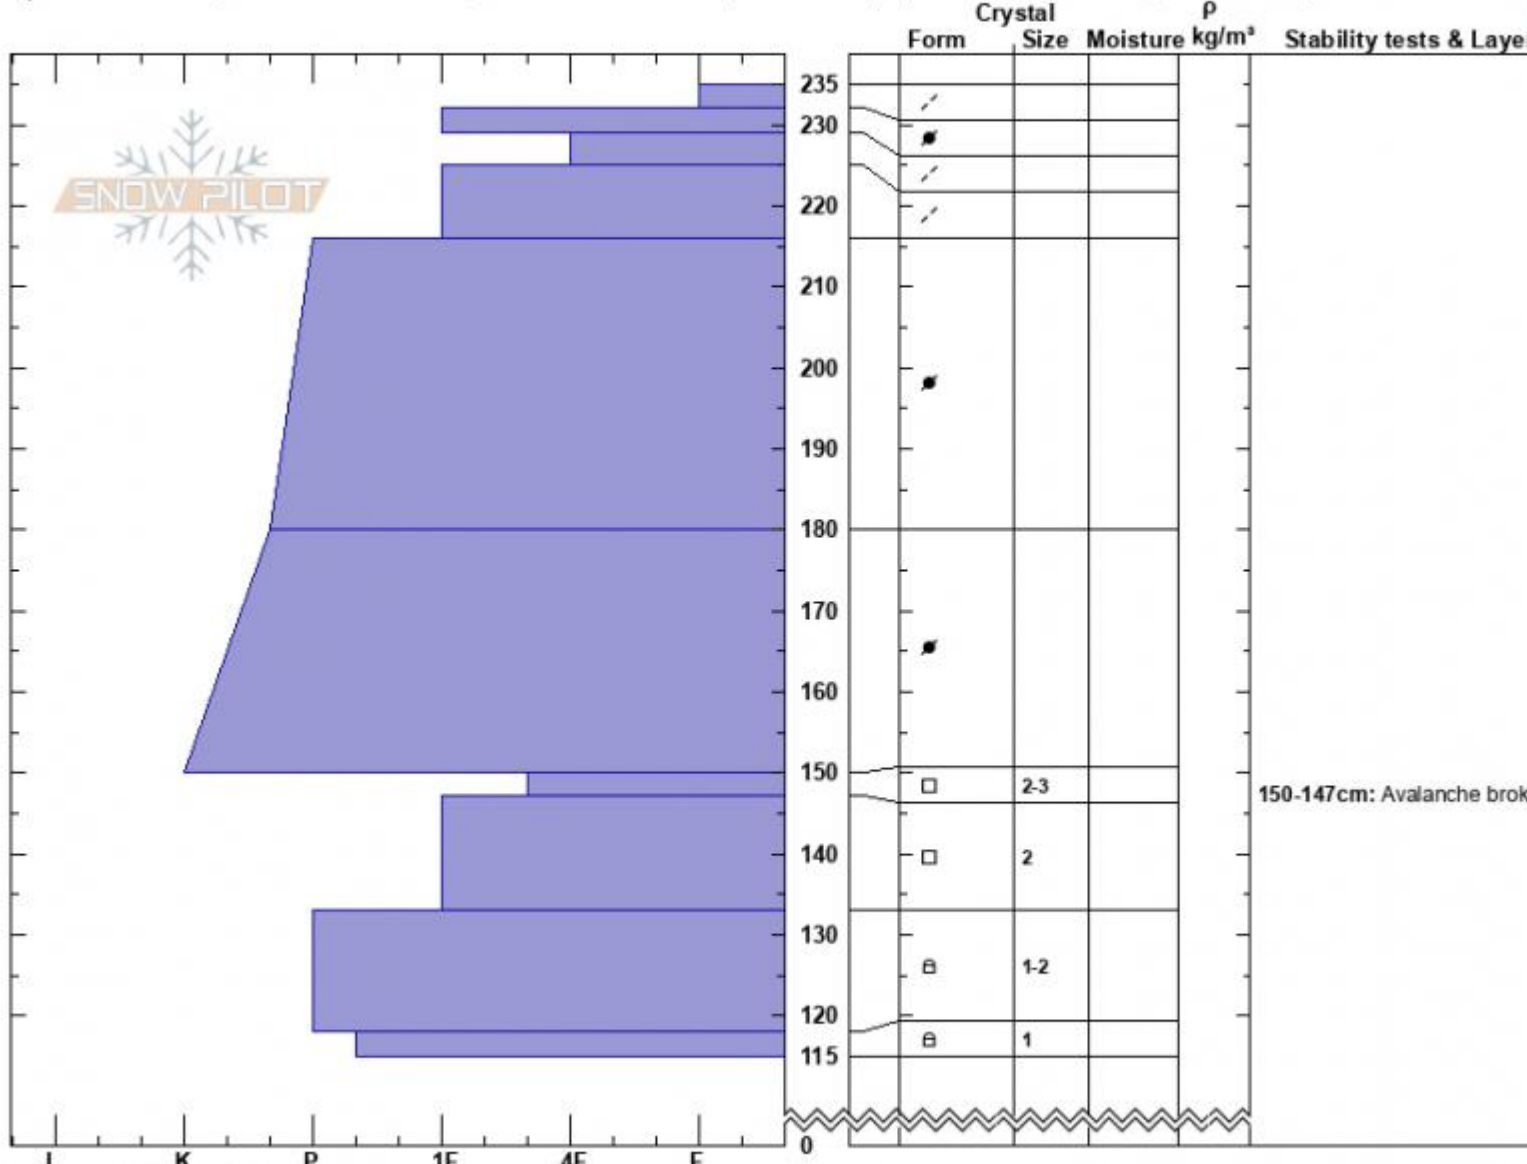

TargheeCreek AMu-R4-D3 Alex Mariantal
 Lionhead Range 02/28/2025 - 3:20pm
 MT Co-ord: 44.74083N, -111.37639W
 Elevation: 9250 ft Slope Angle: 20°
 Aspect: 5° Wind Loading: yes
 Specifics: Pit is adjacent to avalanche: crown; Recent avalanche activity on similar slopes; Recent avalanche activity on different slopes

Stability: Poor
 Air Temperature:
 Sky Cover: FEW
 Precipitation: NO
 Wind: SW Light Breeze

HS:235 Layer Notes:
 150-147cm: Avalanche broke her
 150-147cm: Problematic layer

Notes: HS-AMu-R4-D3-O
 We saw this avalanche crown at 2:30 pm on a slope that had not slid when we rode by it two hours earlier. Additional Pit Specifics: Snowmobile tracks

Advisory Region
 Lionhead Range
 Longitude
 -111.37W
 Latitude
 44.74N
Avalanche Details: [Snowmobile triggered 3-5' deep hard slab at Lionhead](#)
 Lionhead Range, 2025-02-28