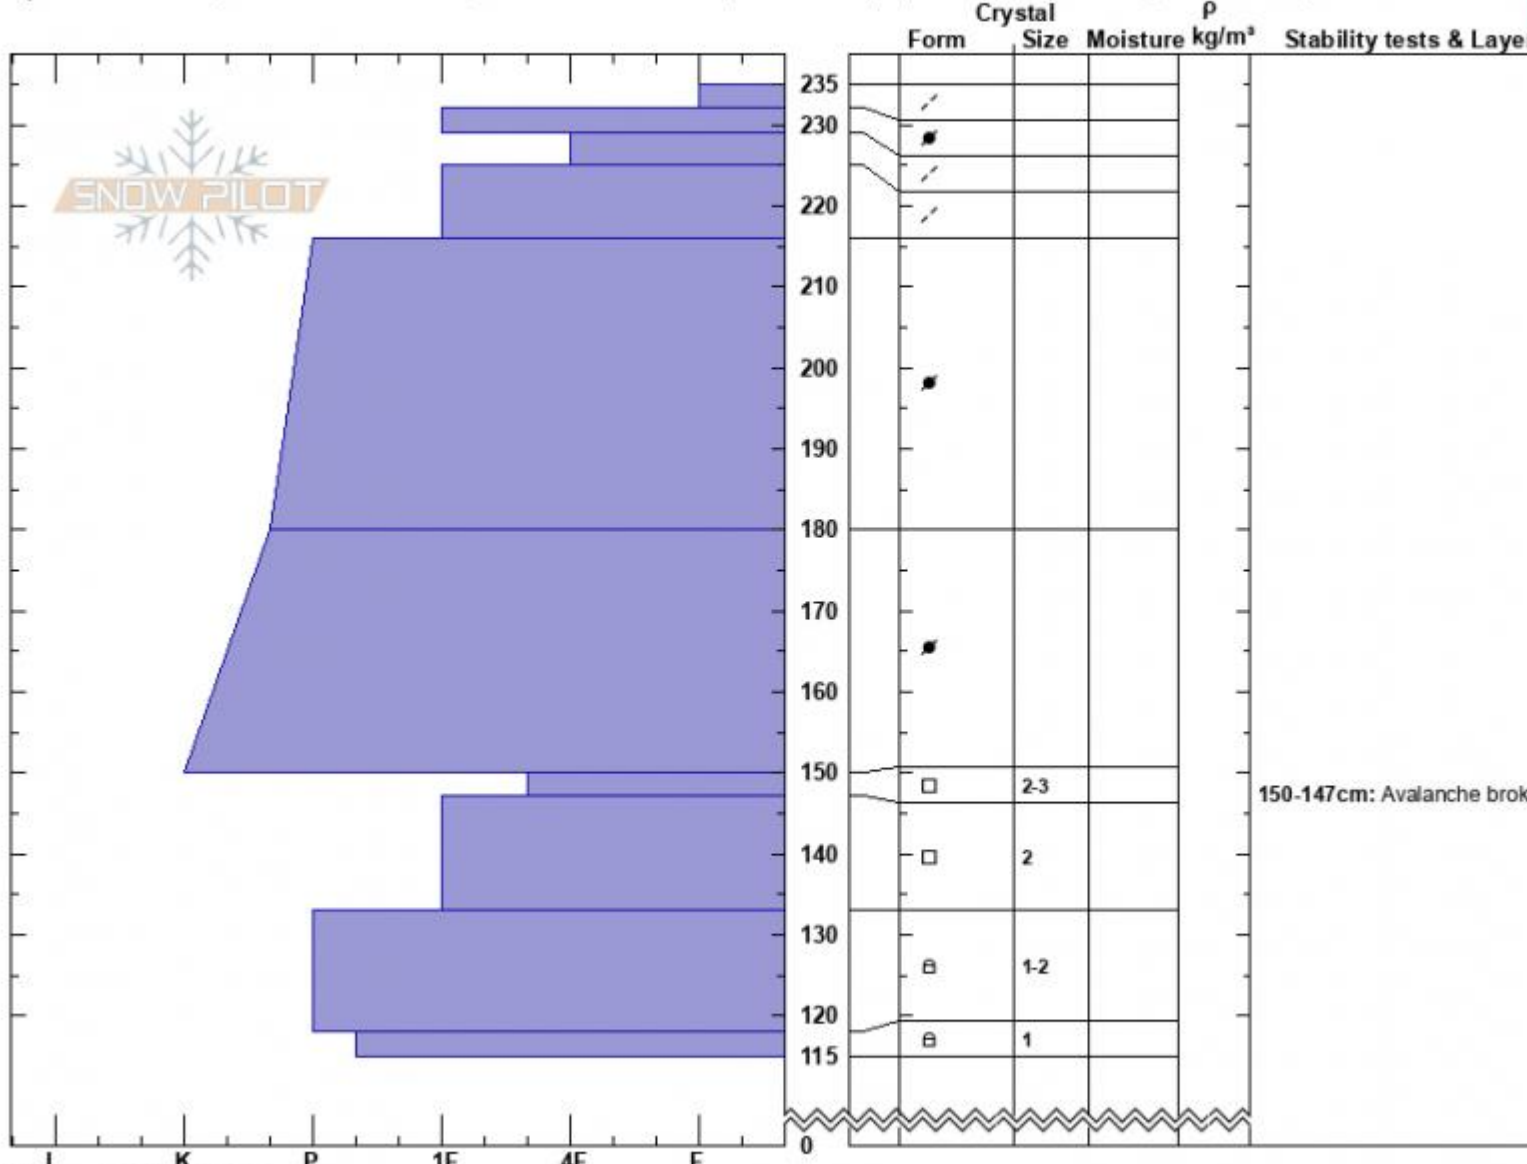

TargheeCrek AMu-R4-D3 Alex Mariantal
 Lionhead Range 02/28/2025 - 3:20pm
 MT Co-ord: 44.74083N, -111.37639W
 Elevation: 9250 ft Slope Angle: 20°
 Aspect: 5° Wind Loading: yes
 Specifics: Pit is adjacent to avalanche: crown; Recent avalanche activity on similar slopes; Recent avalanche activity on different slopes

Stability: Poor
 Air Temperature:
 Sky Cover: FEW
 Precipitation: NO
 Wind: SW Light Breeze

HS:235 Layer Notes:
 150-147cm: Avalanche broke her
 150-147cm: Problematic layer

Notes: HS-AMu-R4-D3-O
 We saw this avalanche crown at 2:30 pm on a slope that had not slid when we rode by it two hours earlier. Additional Pit Specifics: Snowmobile tracks

Advisory Region
 Lionhead Range
 Longitude
 -111.37W
 Latitude
 44.74N
Avalanche Details: [Snowmobile triggered 3-5' deep hard slab at Lionhead](#)
 Lionhead Range, 2025-02-28