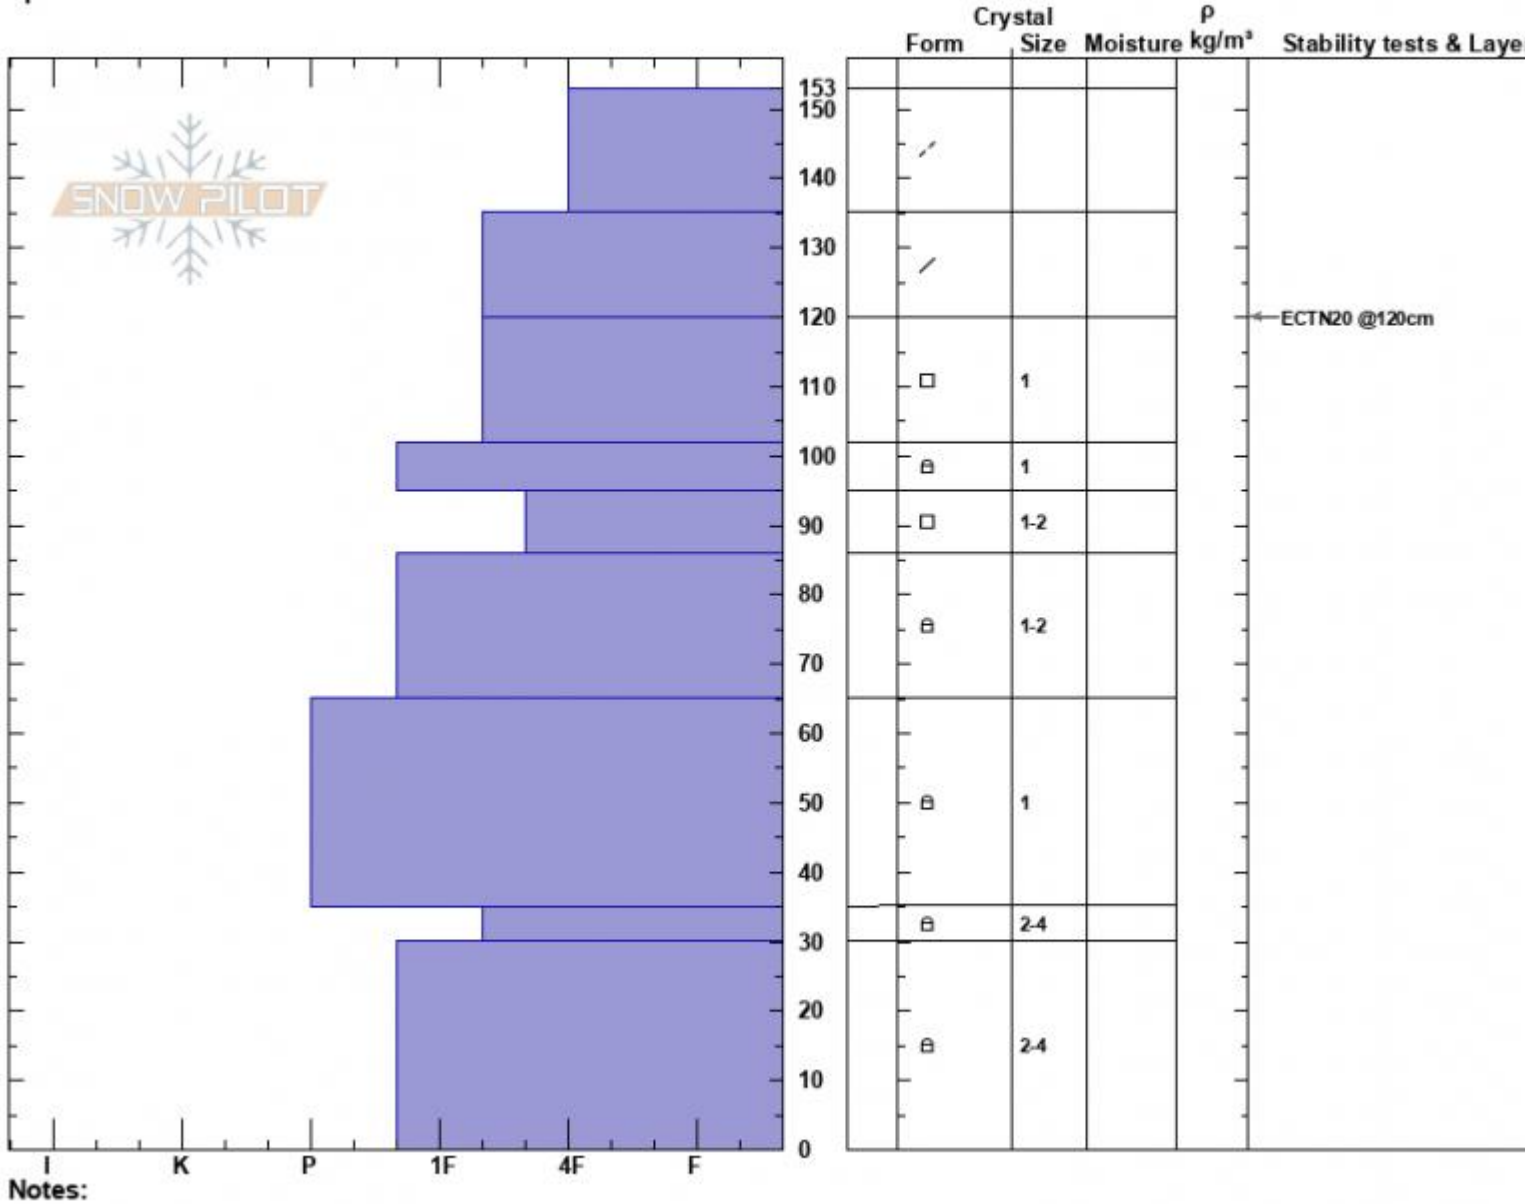

Jones Creek Rib
 Bridger Range
 MT
 Elevation: 8432 ft
 Aspect: 247°
 Specifics:

Haylee Darby
 02/25/2025 - 11:50pm
 Co-ord: 45.82384N, -110.93298W
 Slope Angle: 27°
 Wind Loading:

Stability:
 Air Temperature:
 Sky Cover: BKN
 Precipitation: NO
 Wind: W Moderate

HS:153 Layer Notes:

Advisory Region
 Bridger Range
 Longitude
 -110.95W
 Latitude
 45.85N
 Bridger Range, 2025-02-25