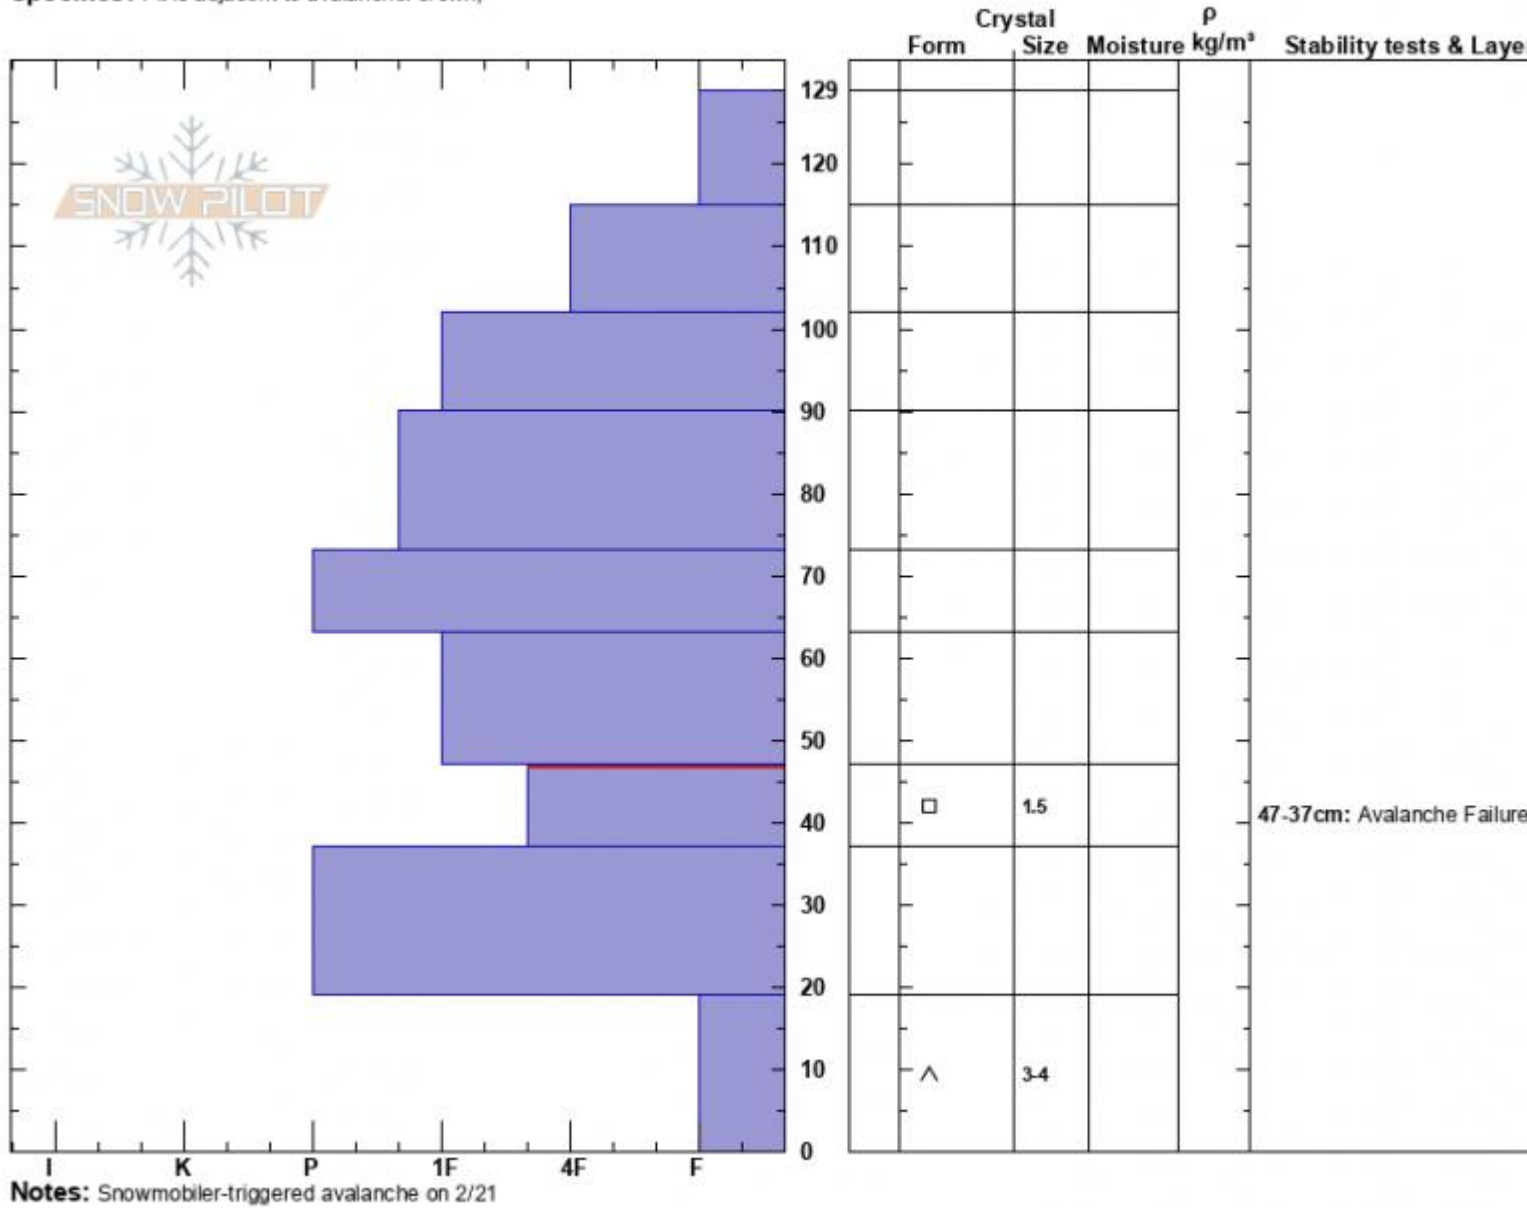

Teepee Basin Avalanche
 Madison Range-S
 MT
 Elevation: 9300 ft
 Aspect: 60°
 Specifics: Pit is adjacent to avalanche: crown;

Dave Zinn
 02/23/2025 - 11:30am
 Co-ord: 44.90808N, -111.19182W
 Slope Angle: 38°
 Wind Loading: no

Stability: Fair
 Air Temperature:
 Sky Cover: OVC
 Precipitation: S-1
 Wind: Calm

HS:129
 PF:75
 Layer Notes:
 47-37cm: Avalanche Failure
 47-37cm: Problematic layer

Advisory Region
 Southern Madison
 Longitude
 -111.19W
 Latitude
 44.90N
 Southern Madison, 2025-02-23