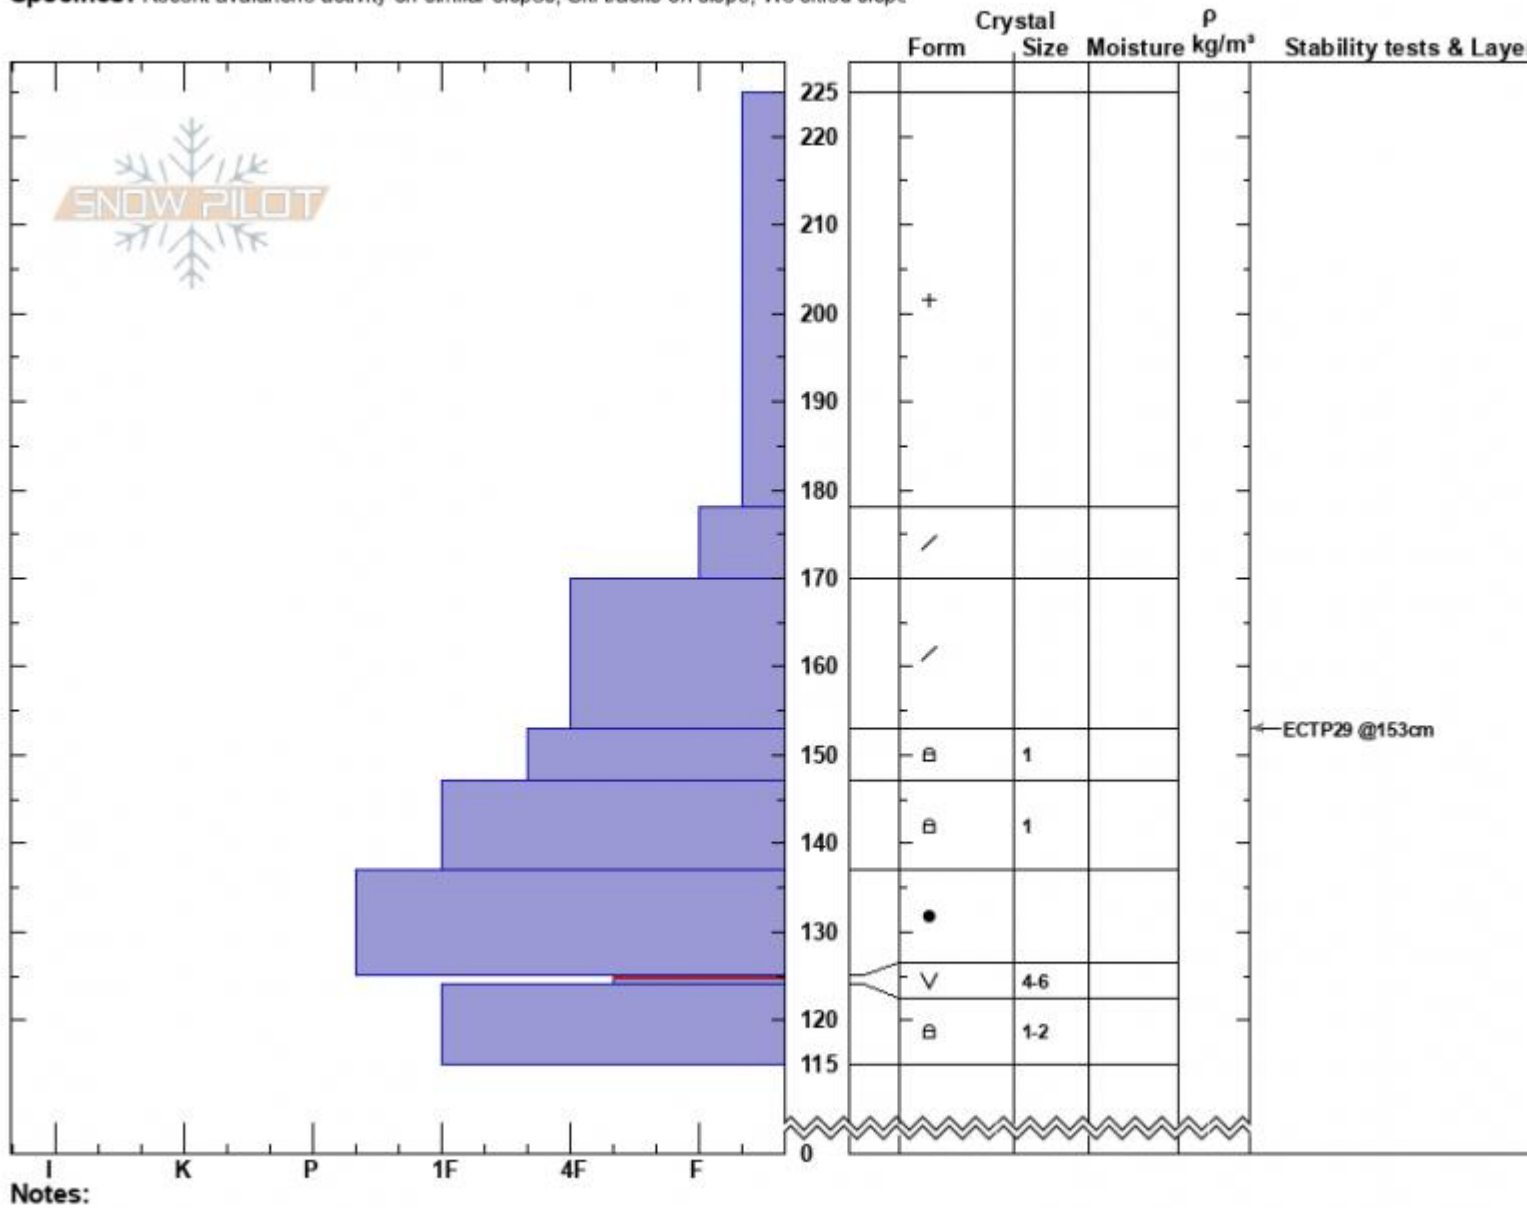

Bear Spankys
 Madison Range-N
 MT
 Elevation: 9150 ft
 Aspect: 80°
 Specifics: Recent avalanche activity on similar slopes; Ski tracks on slope; We skied slope

Dave Zinn
 02/16/2025 - 12:30pm
 Co-ord: 45.32419N, -111.38117W
 Slope Angle: 22°
 Wind Loading: no

Stability: Good
 Air Temperature:
 Sky Cover: OVC
 Precipitation: S1
 Wind: Calm

HS:225 Layer Notes:
 PF:75 125-124cm:Problematic layer

Advisory Region
 Northern Madison
 Longitude
 -111.38W
 Latitude
 45.35N
 Northern Madison, 2025-02-16