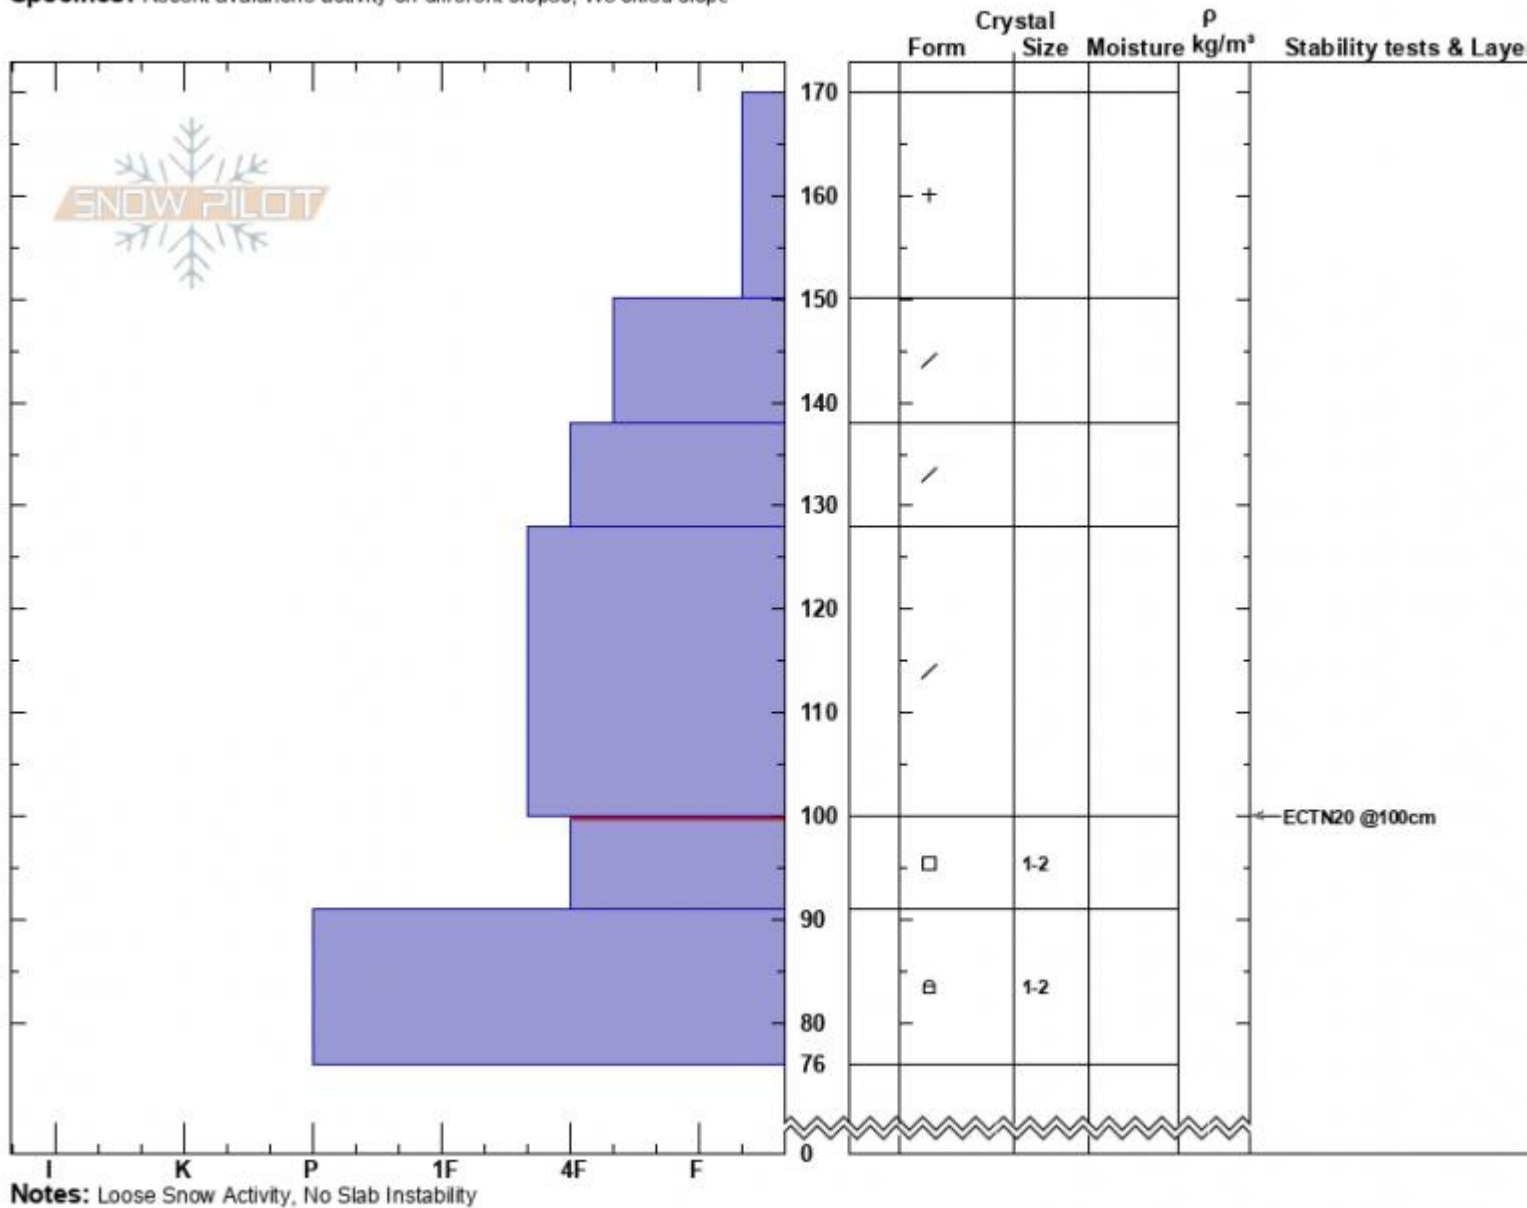

Beehive Tylers  
 Madison Range-N  
 MT  
 Elevation: 9050 ft  
 Aspect: 250°  
 Specifics: Recent avalanche activity on different slopes; We skied slope

Dave Zinn  
 02/16/2025 - 12:00pm  
 Co-ord: 45.32255N, -111.38234W  
 Slope Angle: 15°  
 Wind Loading: no

Stability: Good  
 Air Temperature:  
 Sky Cover: OVC  
 Precipitation: S1  
 Wind: Calm

HS:170 Layer Notes:  
 PF:50 100-91cm: Problematic layer

Advisory Region  
 Northern Madison  
 Longitude  
 -111.39W  
 Latitude  
 45.34N  
 Northern Madison, 2025-02-16