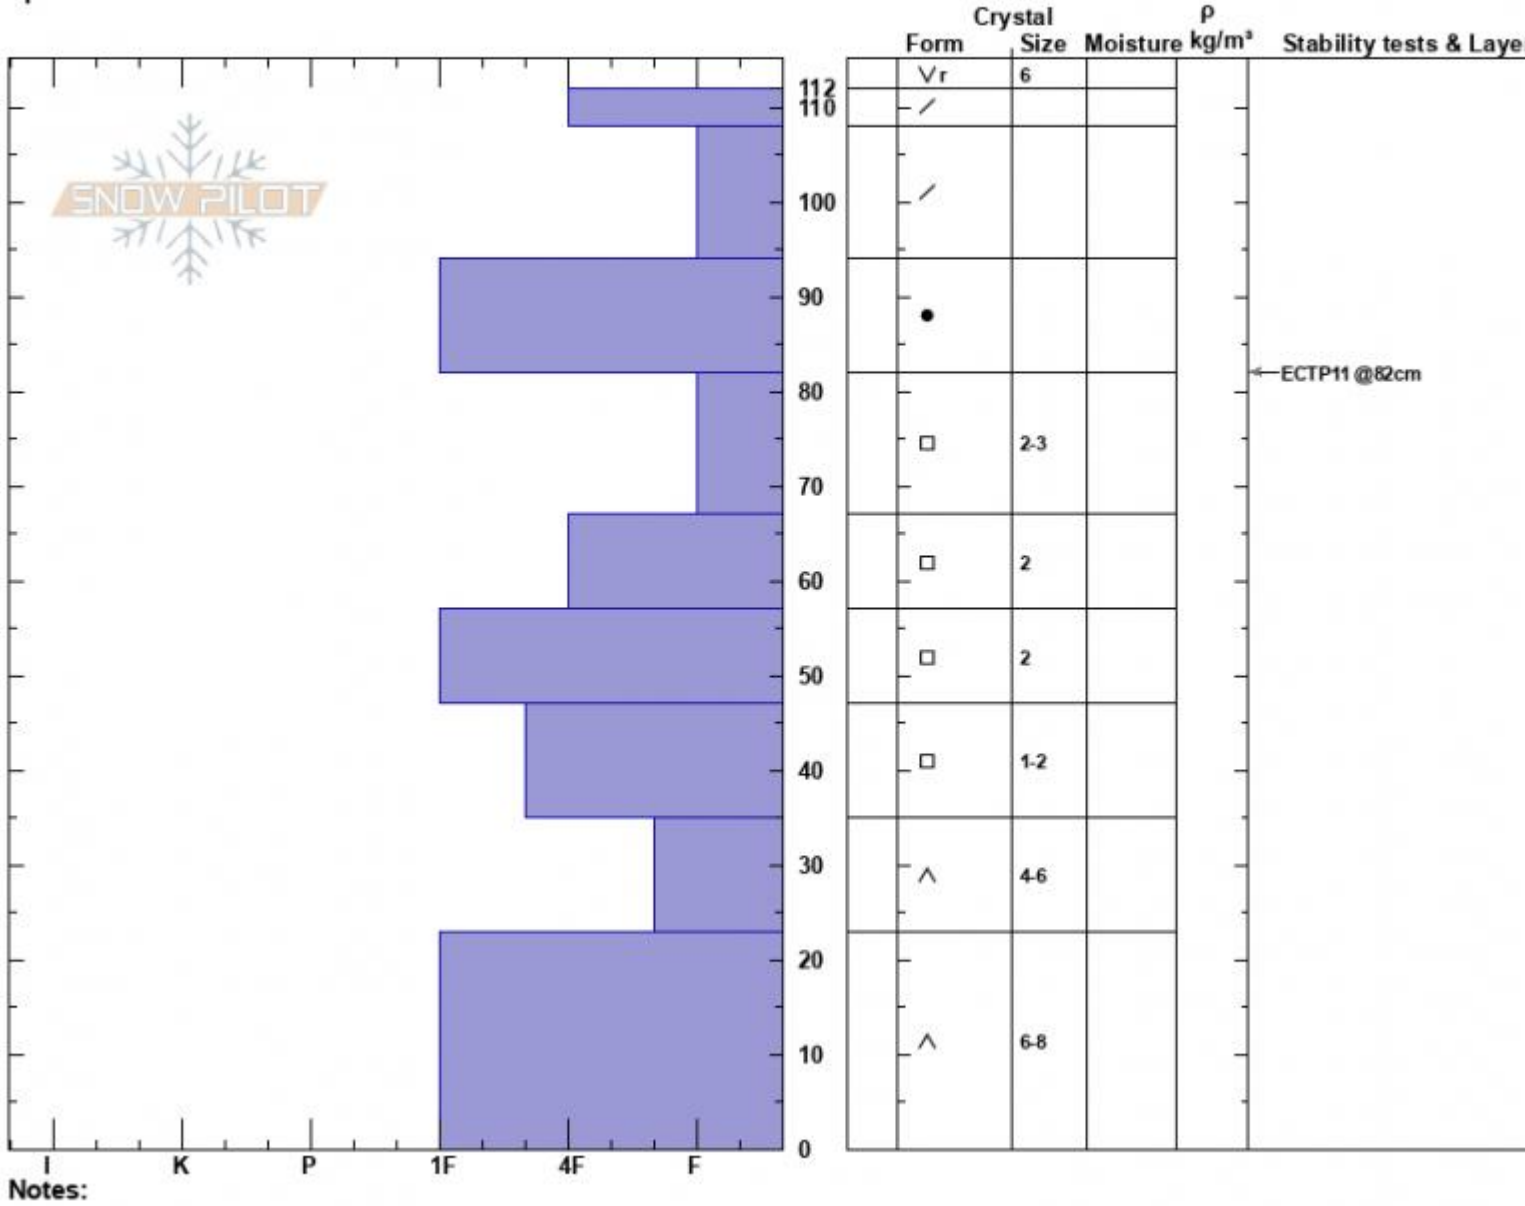

Sunlight Basin
 Madison Range-S
 MT
 Elevation: 9482 ft
 Aspect: 110°
 Specifics:

Haylee Darby
 02/21/2025 - 11:00am
 Co-ord: 44.97509N, -111.31389W
 Slope Angle: 27°
 Wind Loading: no

Stability:
 Air Temperature:
 Sky Cover: CLR
 Precipitation: NO
 Wind: S Light Breeze

HS:112
 PF:90
 Layer Notes:

Notes:
 Advisory Region
 Southern Madison
 Longitude
 -111.27W
 Latitude
 45.06N
 Southern Madison, 2025-02-21