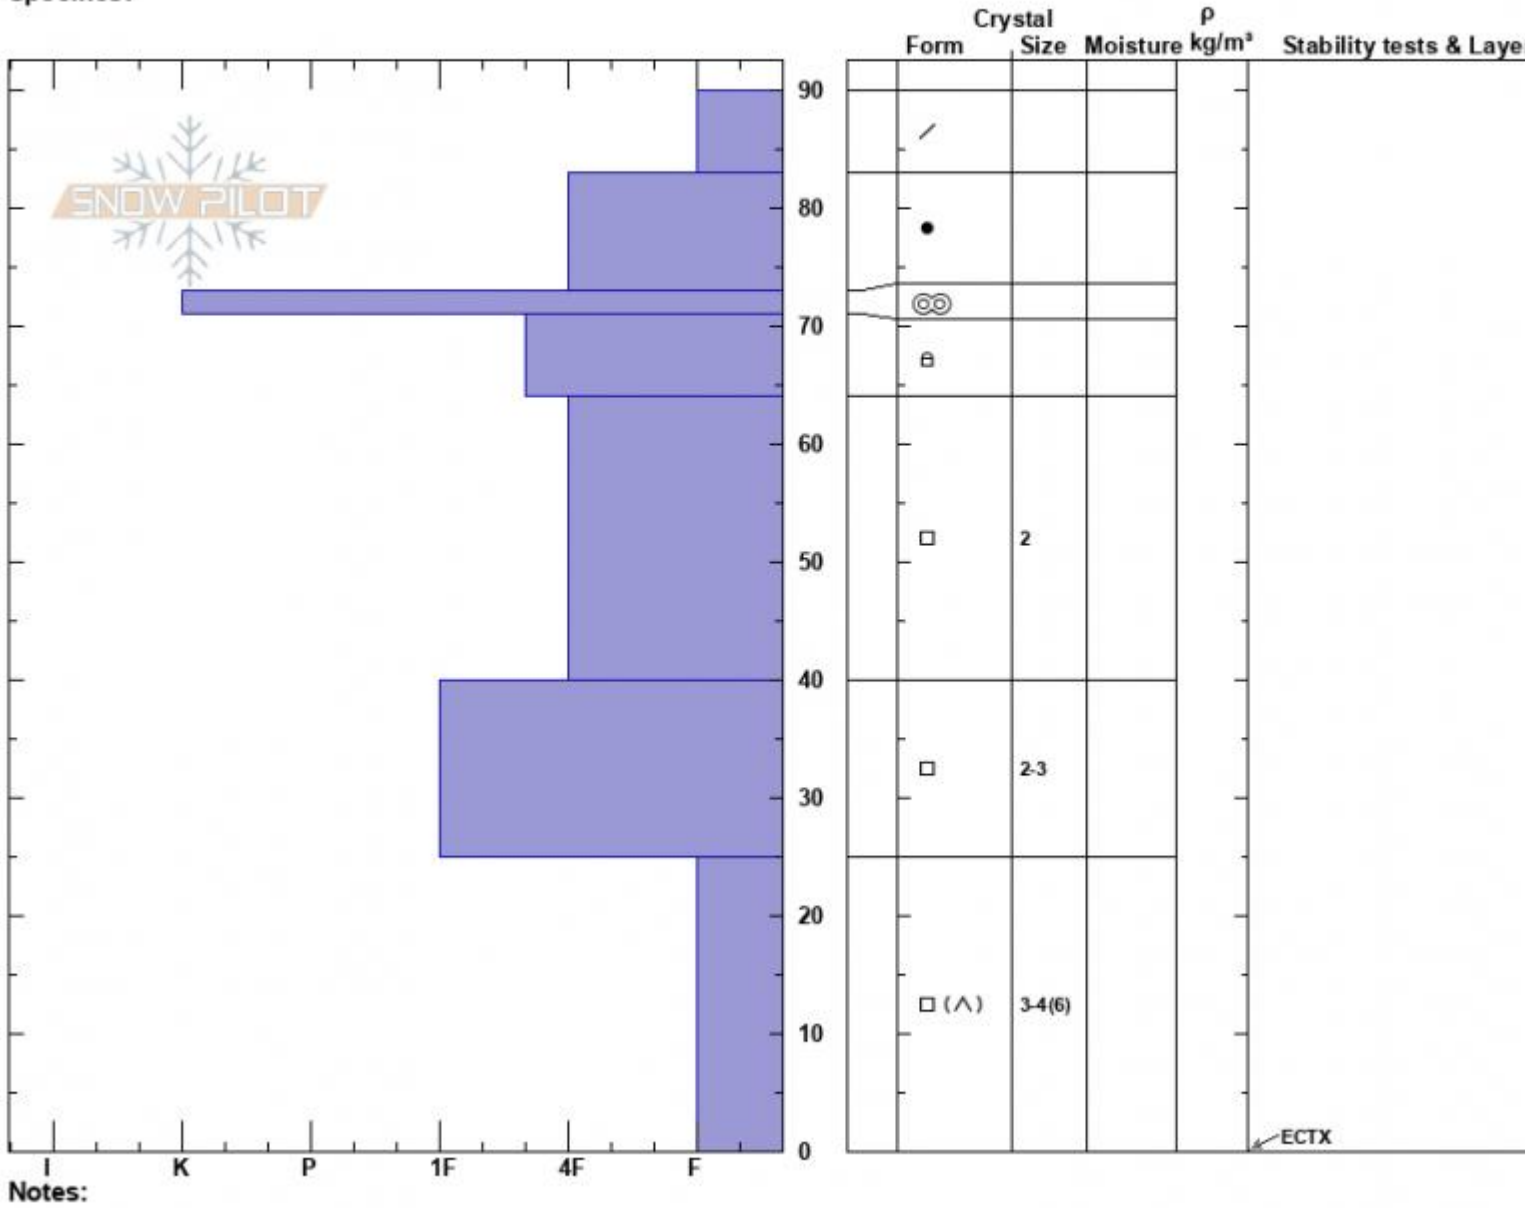

Specimen Creek
 Gallatin Range-S
 MT
 Elevation: 8100 ft
 Aspect: 275°
 Specifics:

Haylee Darby
 02/14/2025 - 2:00pm
 Co-ord: 45.03233N, -111.06006W
 Slope Angle: 20°
 Wind Loading: no

Stability:
 Air Temperature: -1°C
 Sky Cover: BKN
 Precipitation: NO
 Wind: S Light Breeze

Layer Notes:

HS:90
 PF:80
 PS:15

Advisory Region
 Southern Gallatin
 Longitude
 -111.05W
 Latitude
 45.03N
 Southern Gallatin, 2025-02-14