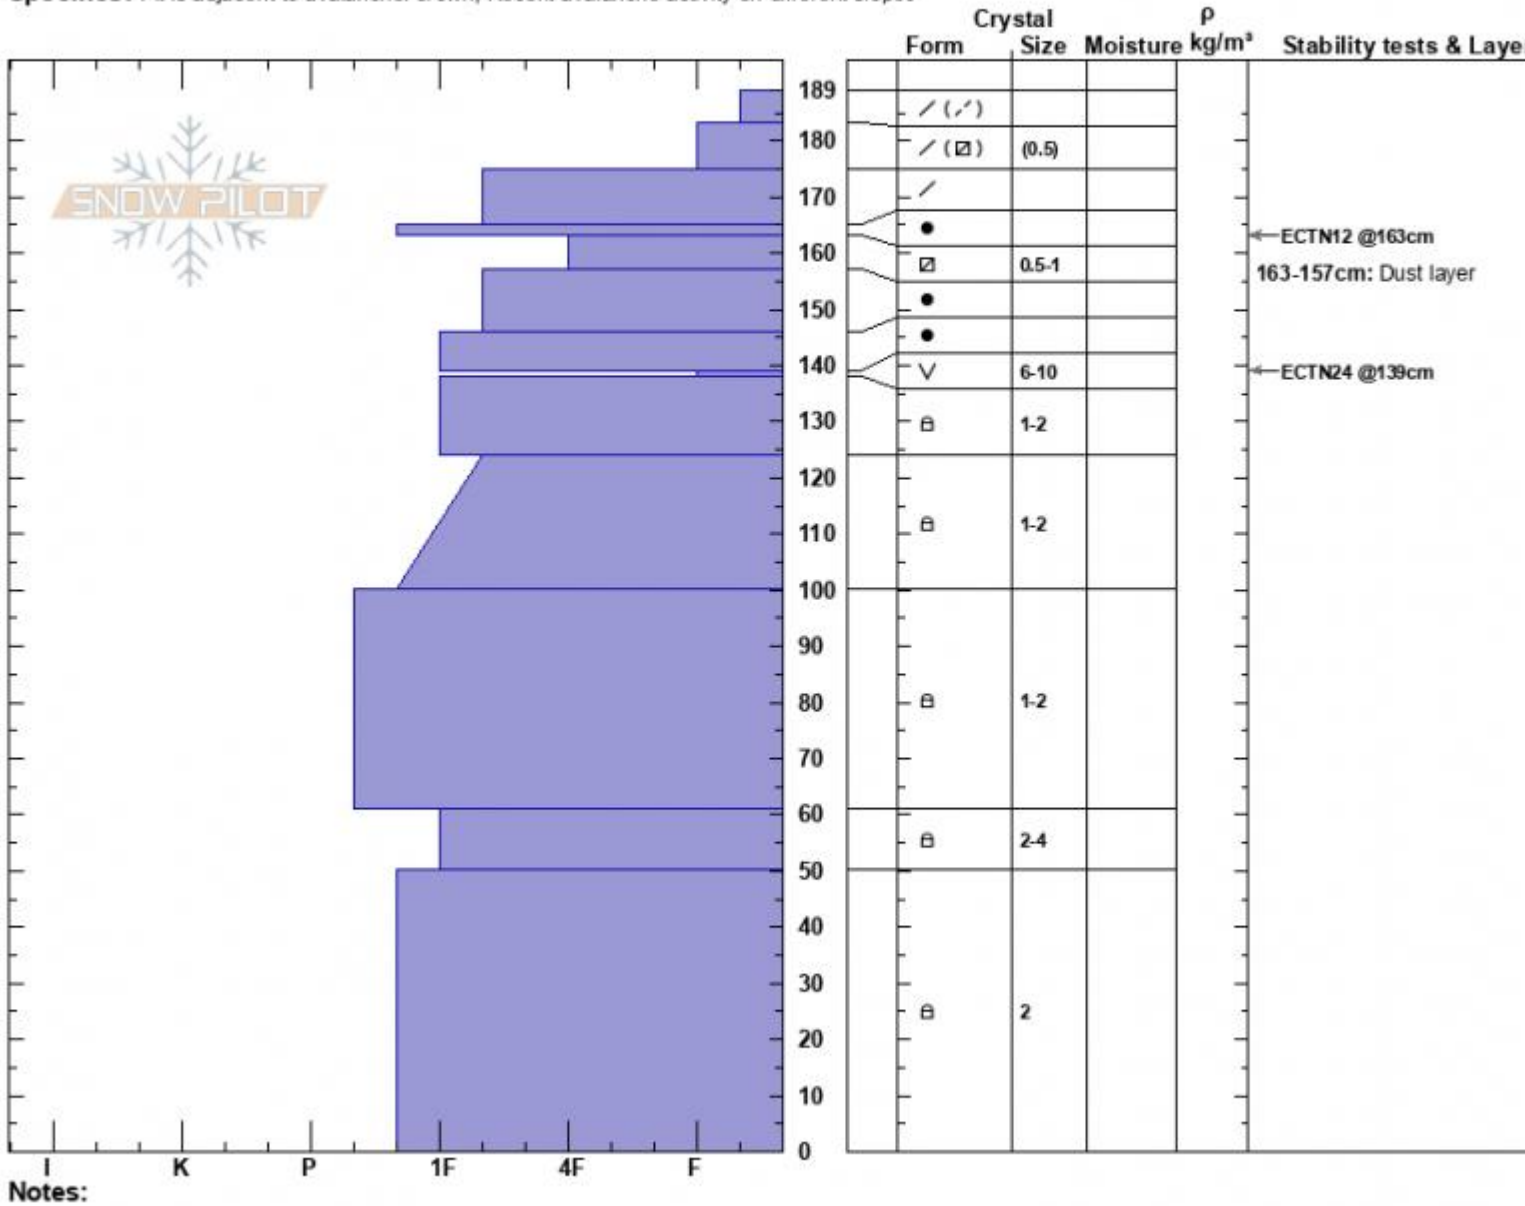

Sunlight Avalanche  
 Madison Range-S  
 MT  
 Elevation: 9130 ft  
 Aspect: 80°  
 Specifics: Pit is adjacent to avalanche: crown; Recent avalanche activity on different slopes

Dave Zinn  
 02/13/2025 - 11:30am  
 Co-ord: 44.96913N, -111.30240W  
 Slope Angle: 35°  
 Wind Loading: previous

Stability: Fair  
 Air Temperature: -14°C  
 Sky Cover: SCT  
 Precipitation: NO  
 Wind: SW Light Breeze

HS:189  
 PF:80  
 Layer Notes:  
 163-157cm: Dust layer  
 139-138cm: Problematic layer

Advisory Region  
 Southern Madison  
 Longitude  
 -111.27W  
 Latitude  
 45.06N

**Avalanche Details:** [Persistent Slab Avalanches in Taylor Fork Southern Madison, 2025-02-13](#)