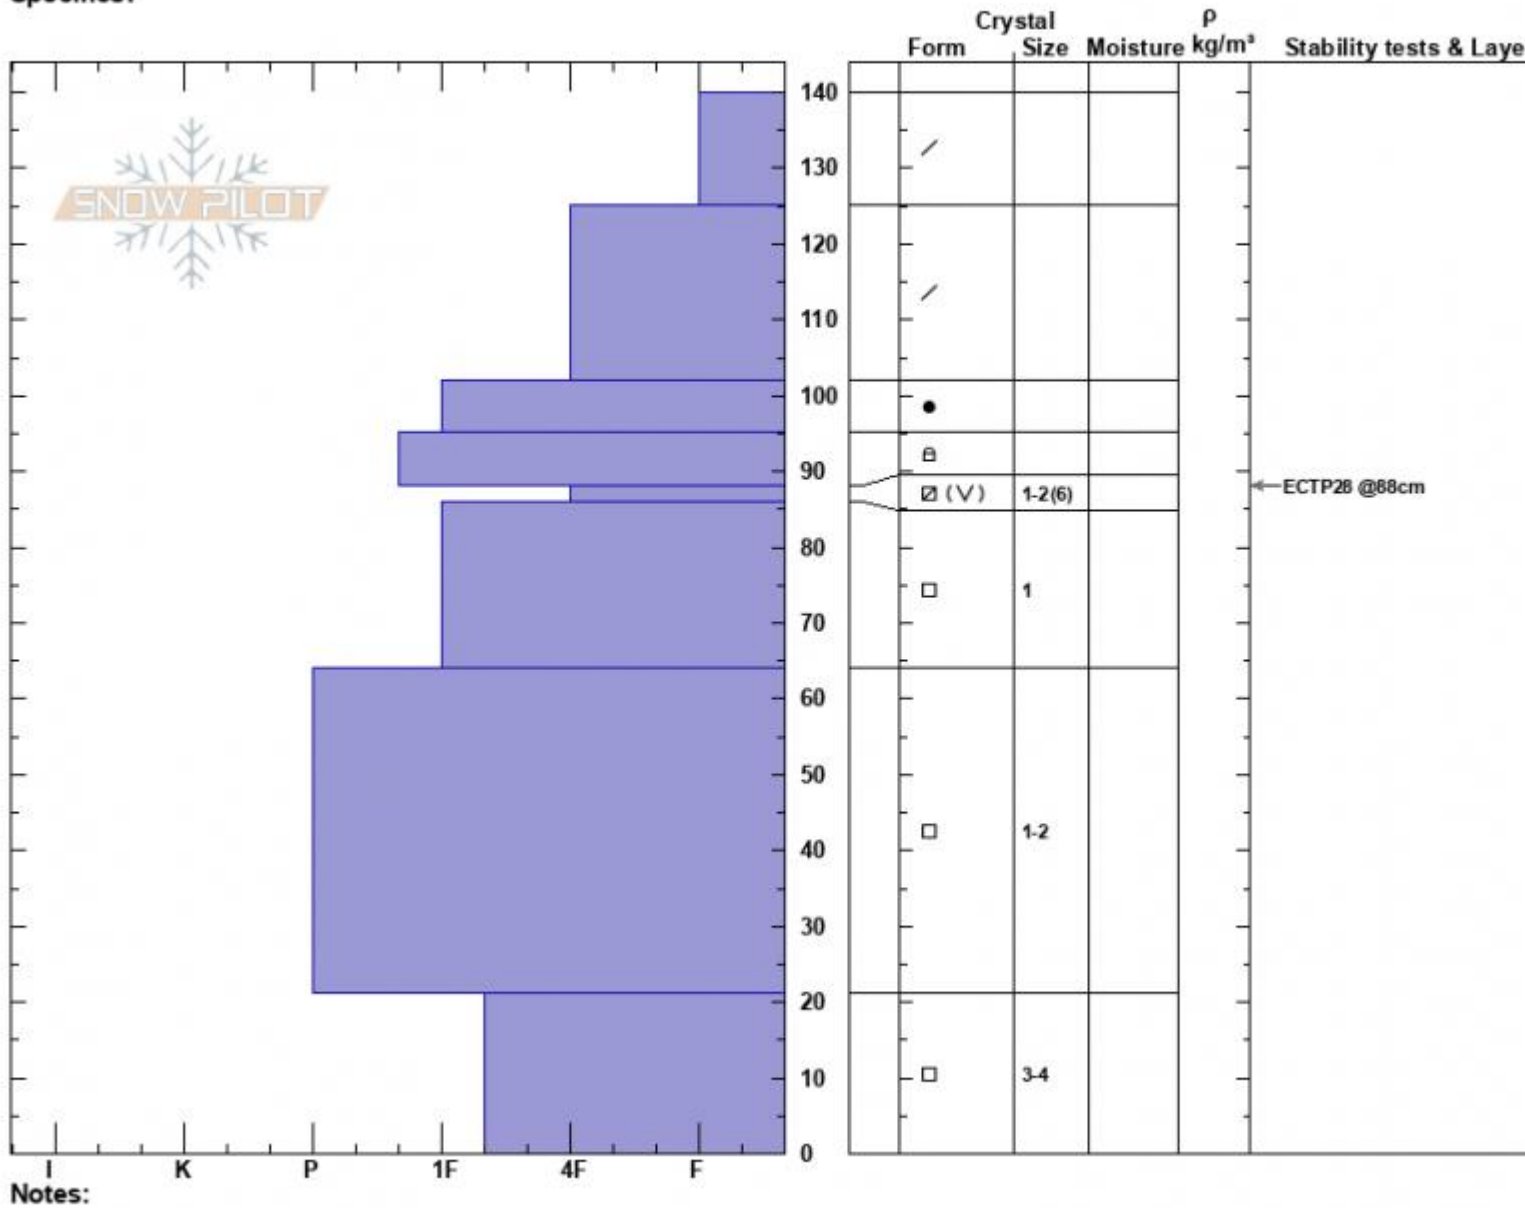

Deer Creek NE Face
 Madison Range-N
 MT
 Elevation: 8200 ft
 Aspect: 70°
 Specifics:

Haylee Darby
 02/10/2025 - 1:00pm
 Co-ord: 45.31479N, -111.22955W
 Slope Angle: 20°
 Wind Loading:

Stability:
 Air Temperature:
 Sky Cover: FEW
 Precipitation: NO
 Wind: Calm

HS:140 Layer Notes:

Advisory Region
 Northern Madison
 Longitude
 -111.26W

Latitude

45.32N

Northern Madison, 2025-02-10