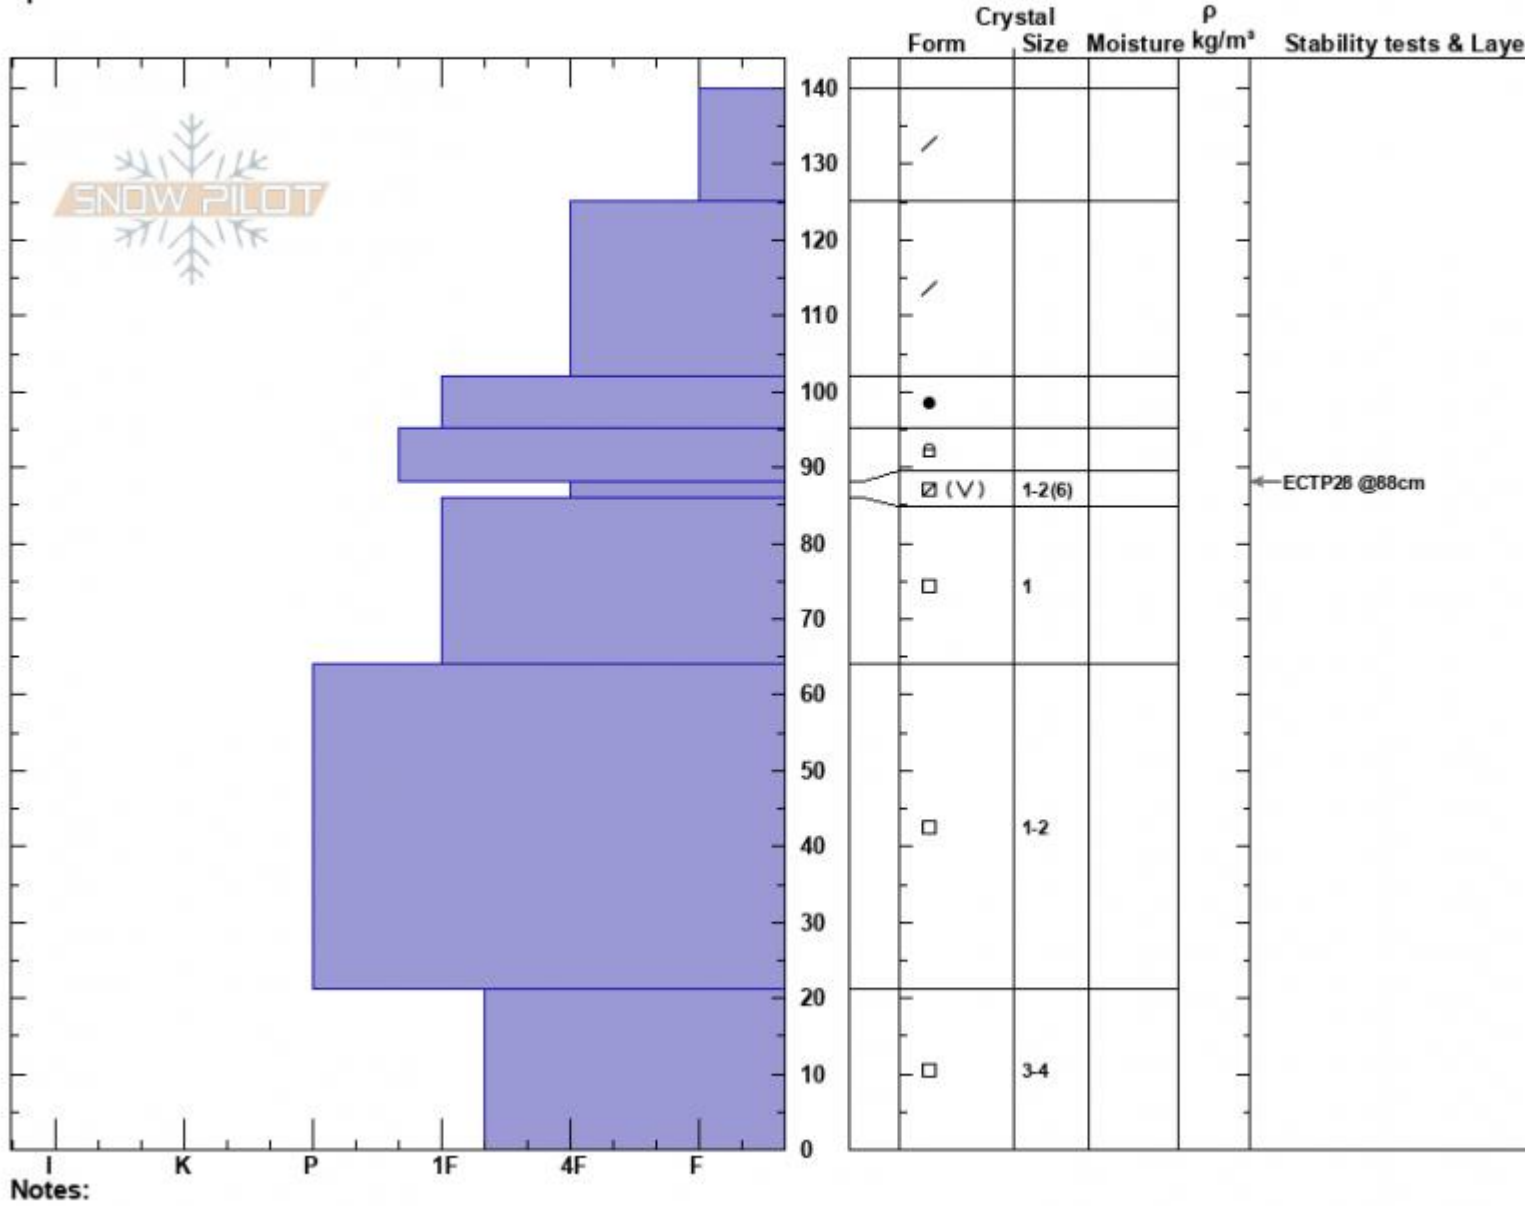

Deer Creek NE Face  
 Madison Range-N  
 MT  
 Elevation: 8200 ft  
 Aspect: 70°  
 Specifics:

Haylee Darby  
 02/10/2025 - 1:00pm  
 Co-ord: 45.31479N, -111.22955W  
 Slope Angle: 20°  
 Wind Loading:

Stability:  
 Air Temperature:  
 Sky Cover: FEW  
 Precipitation: NO  
 Wind: Calm

HS:140 Layer Notes:

Advisory Region  
 Northern Madison  
 Longitude  
 -111.26W

Latitude

45.32N

Northern Madison, 2025-02-10