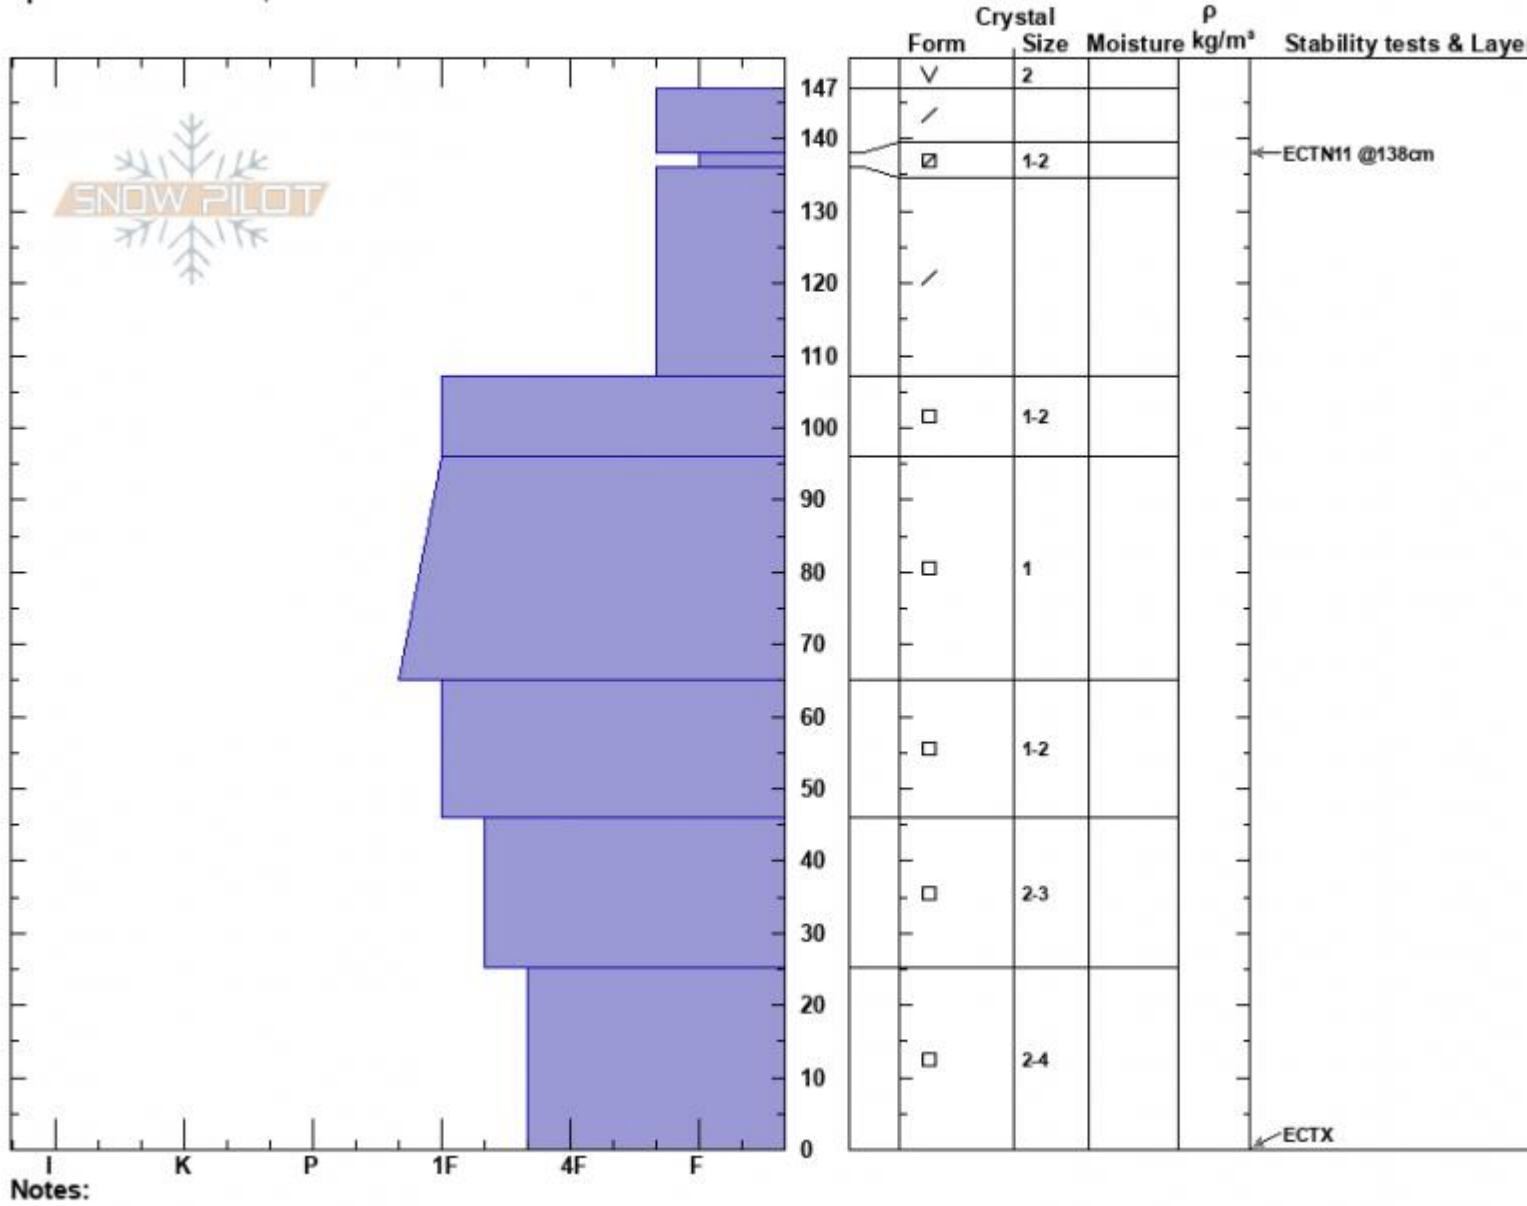

West Woody
 Cooke City
 MT
 Elevation: 9885 ft
 Aspect: 280°
 Specifics: We skied slope

Dave Zinn
 01/27/2025 - 11:00am
 Co-ord: 44.98302N, -109.92467W
 Slope Angle: 30°
 Wind Loading: no

Stability: Good
 Air Temperature:
 Sky Cover: CLR
 Precipitation: NO
 Wind: N Light Breeze

HS:147
 PF:50
 Layer Notes:

Advisory Region
 Cooke City
 Longitude
 -109.92W
 Latitude
 44.97N
 Cooke City, 2025-01-27