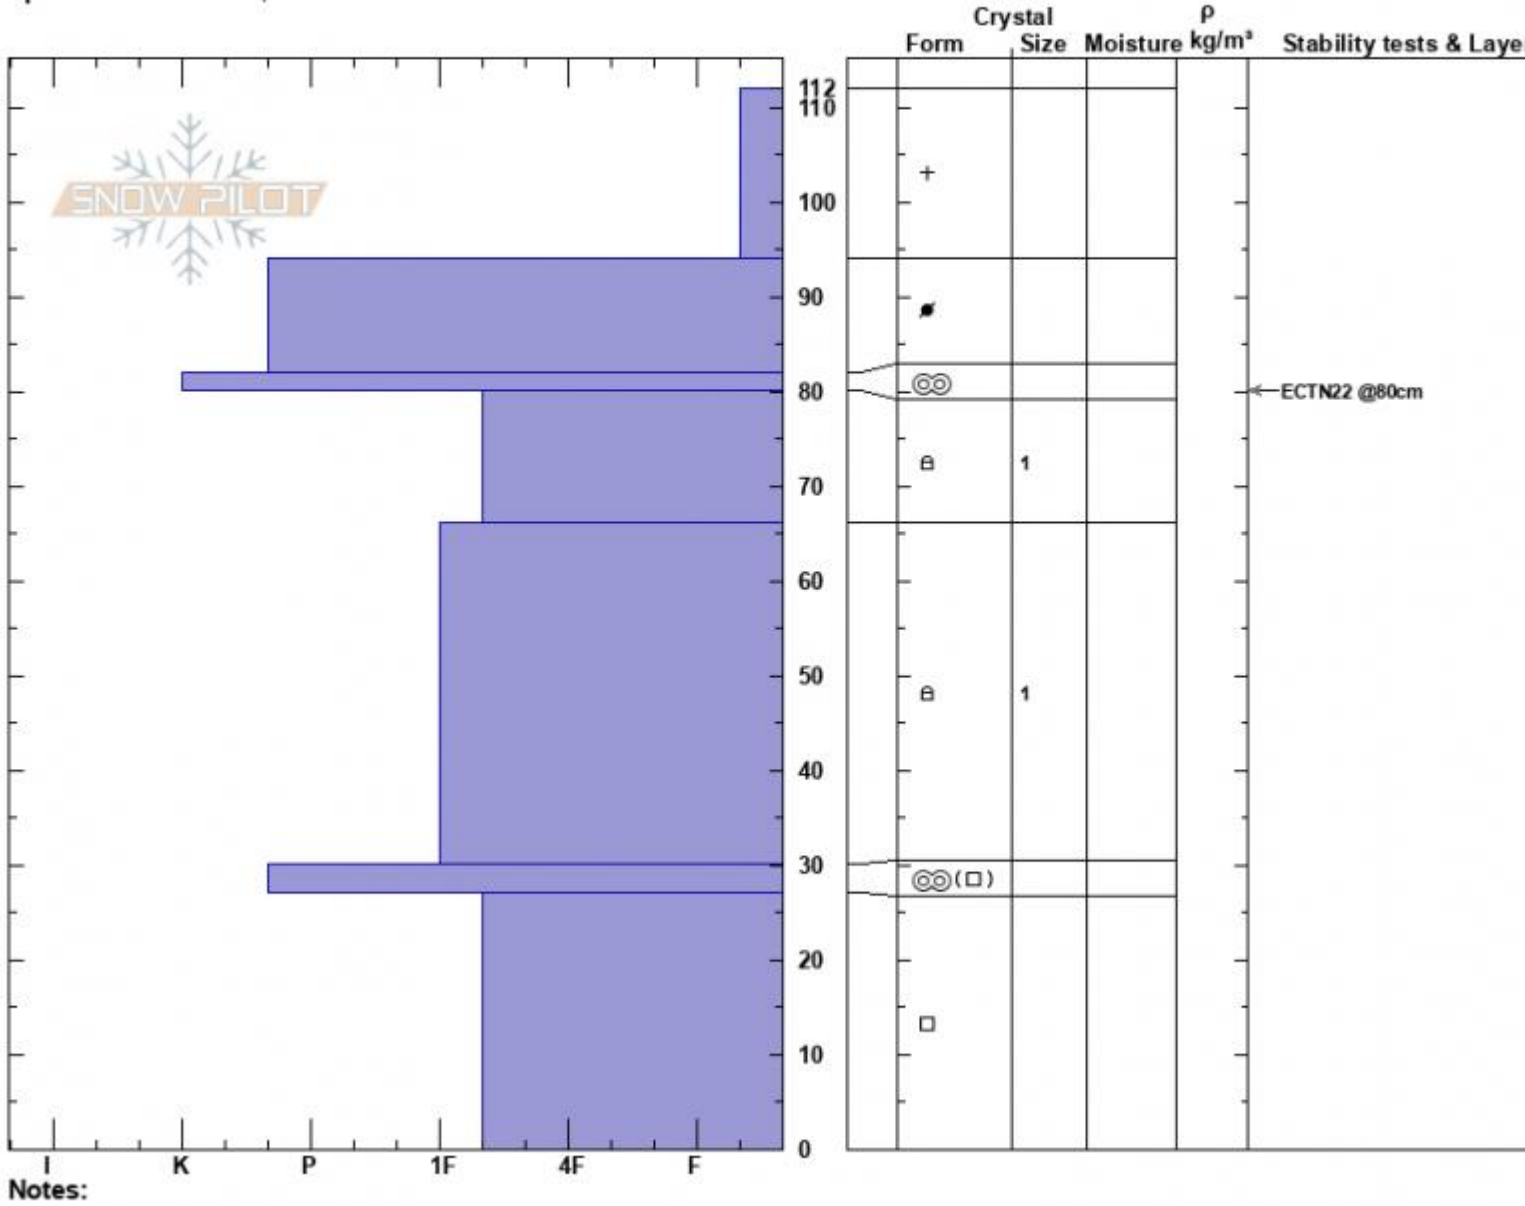

Throne South
 Bridger Range
 MT
 Elevation: 8280 ft
 Aspect: 180°
 Specifics: We skied slope

Dave Zinn
 01/22/2025 - 1:00pm
 Co-ord: 45.88181N, -110.95306W
 Slope Angle: 30°
 Wind Loading: previous

Stability: Good
 Air Temperature:
 Sky Cover: OVC
 Precipitation: S1
 Wind: N Moderate

HS:112
 PF:20
 Layer Notes:

Notes:
 Advisory Region
 Bridger Range
 Longitude
 -110.95W
 Latitude
 45.88N
 Bridger Range, 2025-01-22