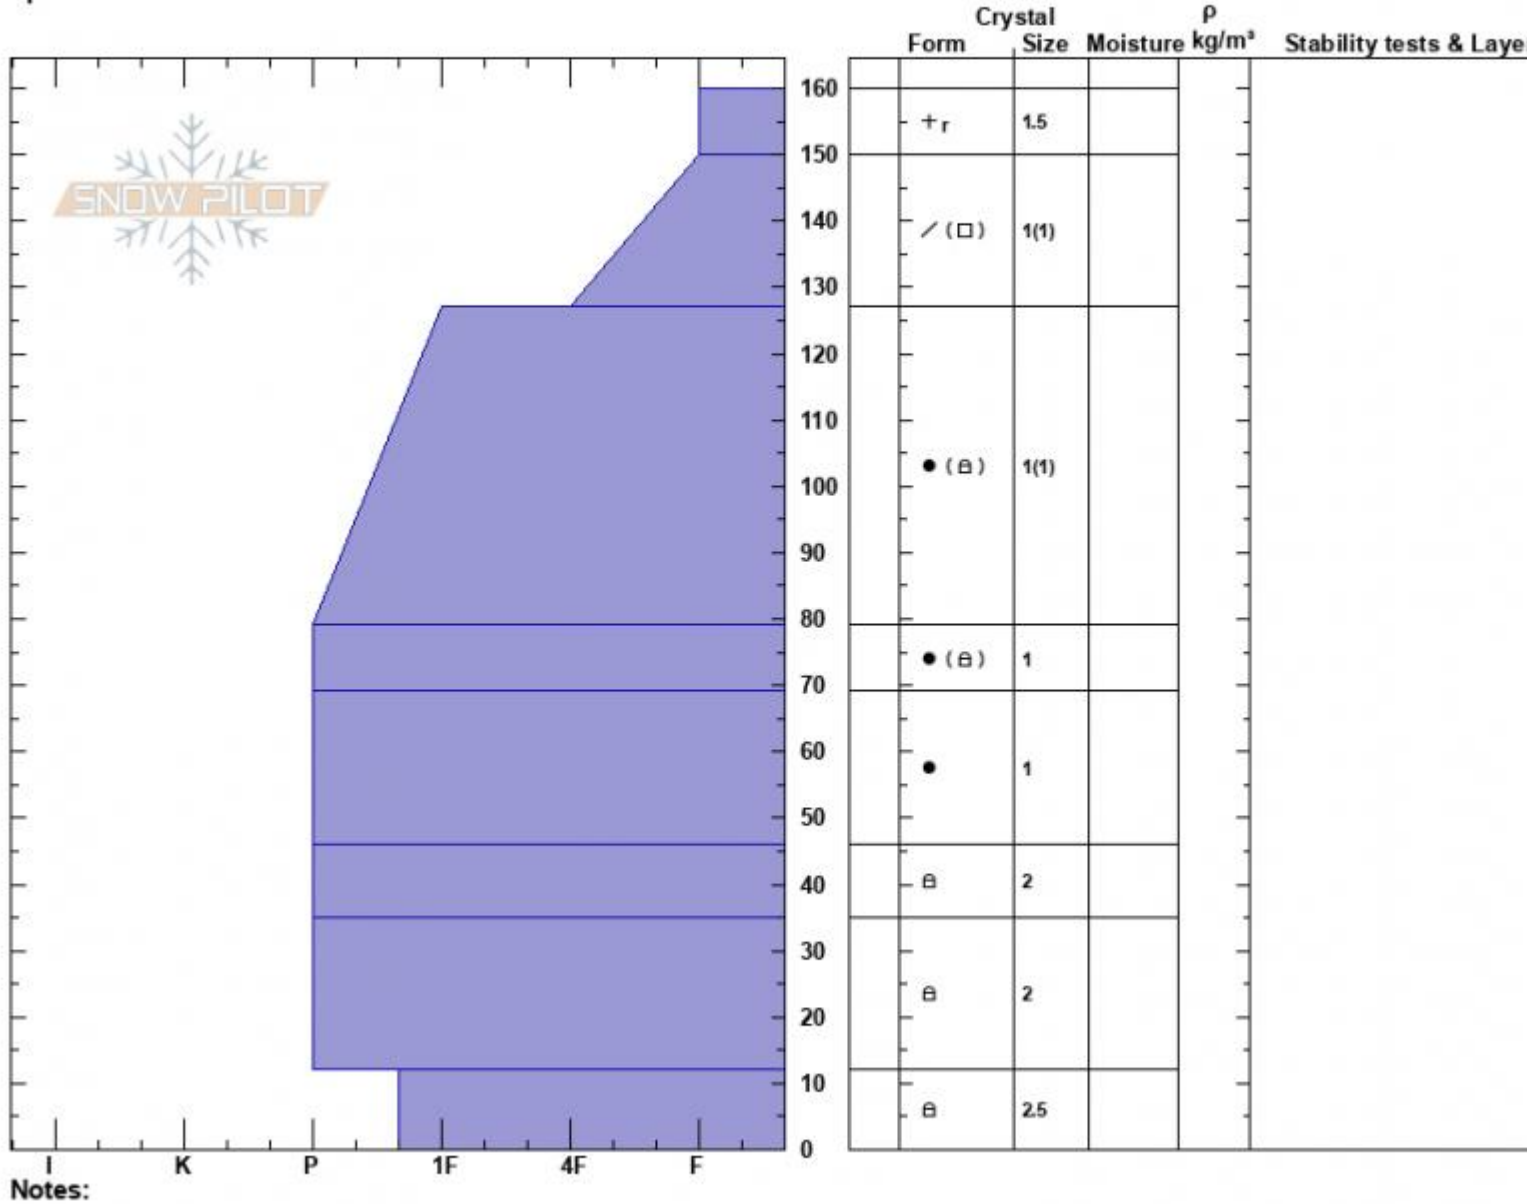

Wolverine Basin
 Bridger Range
 MT
 Elevation: 2320 m
 Aspect: W
 Specifics:

Christopher Pruden
 01/19/2025 - 1:00pm
 Co-ord: 505 142W 5075847N
 Slope Angle: 10°
 Wind Loading:

Stability:
 Air Temperature:
 Sky Cover:
 Precipitation:
 Wind:

HS:160 Layer Notes:

Advisory Region
 Bridger Range
 Longitude
 -110.93W
 Latitude
 45.84N
 Bridger Range, 2025-01-19