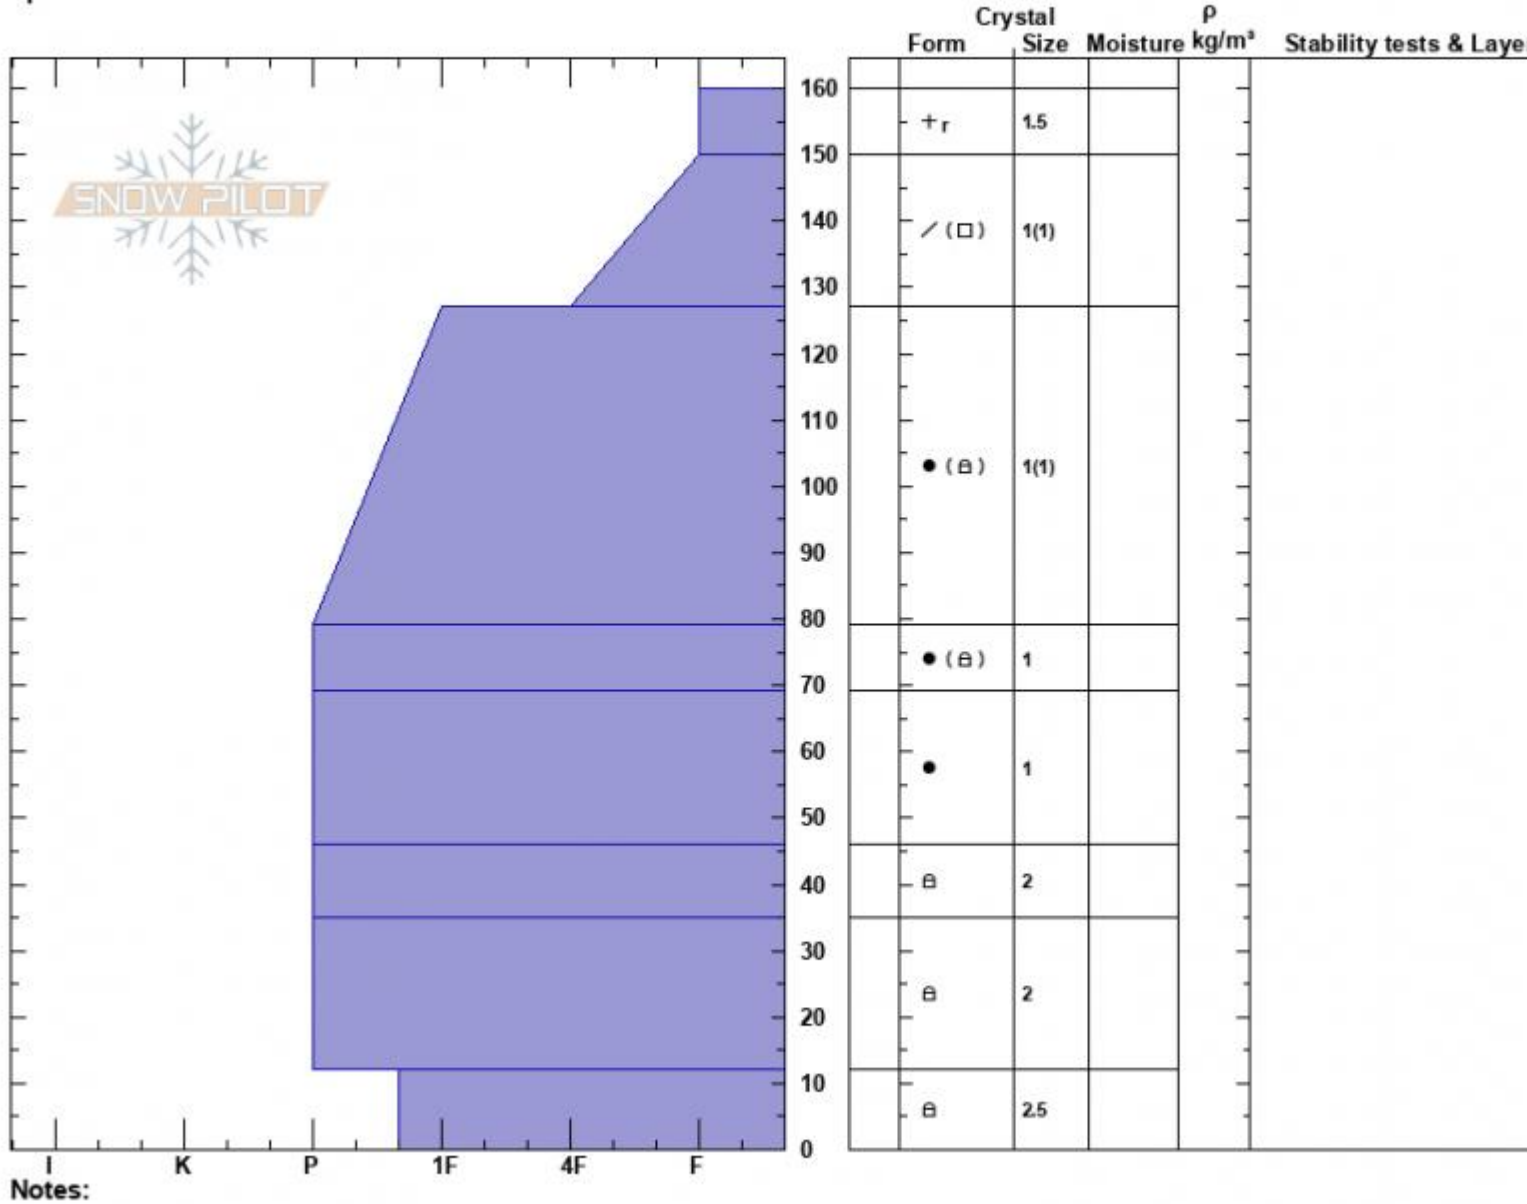

Wolverine Basin
 Bridger Range
 MT
 Elevation: 2320 m
 Aspect: W
 Specifics:

Christopher Pruden
 01/19/2025 - 1:00pm
 Co-ord: 505 142W 5075847N
 Slope Angle: 10°
 Wind Loading:

Stability:
 Air Temperature:
 Sky Cover:
 Precipitation:
 Wind:

HS:160 Layer Notes:

Notes:
 Advisory Region
 Bridger Range
 Longitude
 -110.93W
 Latitude
 45.84N
 Bridger Range, 2025-01-19