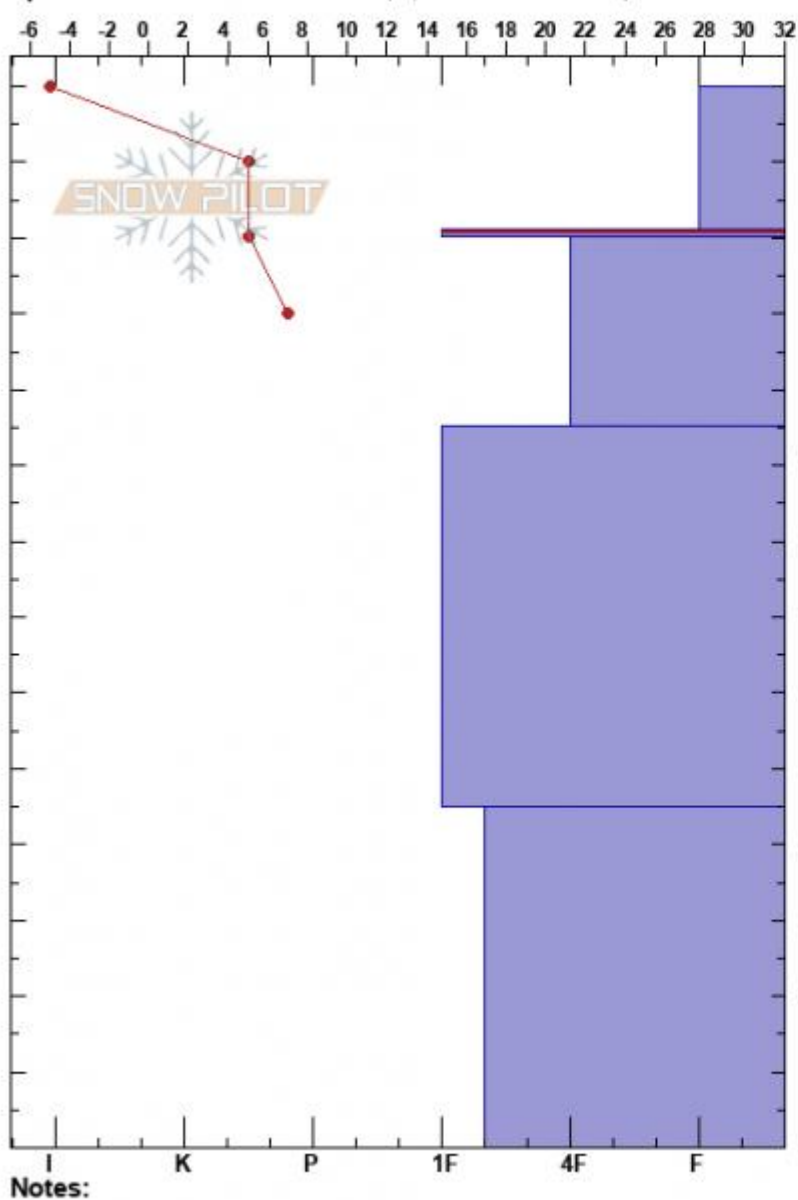

Pit Practice
 Gallatin Range-N
 MT
 Elevation: 6915 ft
 Aspect: E
 Specifics: Snowmobile tracks on slope; We snowmobiled slope

Isaac Freeland
 01/18/2025 - 4:05pm
 Co-ord: 45.49580N, -111.10465W
 Slope Angle: 27°
 Wind Loading: no

Stability: Very Good
 Air Temperature: -7°F
 Sky Cover: BKN
 Precipitation: NO
 Wind: Light Breeze

HS:140
 PF:90
 Layer Notes: 121-120cm:Problematic layer

Form	Crystal Size	Moisture	ρ kg/m ³	Stability tests & Layer
/	0.5-1			
O (□)				← CT2, Q2 @121cm
/	1-2			
/ (●)	1.5			← ECTN22 @95cm
⊖	1-3			← CT15, Q1 @45cm

Notes:
 Advisory Region
 Northern Gallatin
 Longitude
 -111.11W
 Latitude
 45.50N
 Northern Gallatin, 2025-01-18