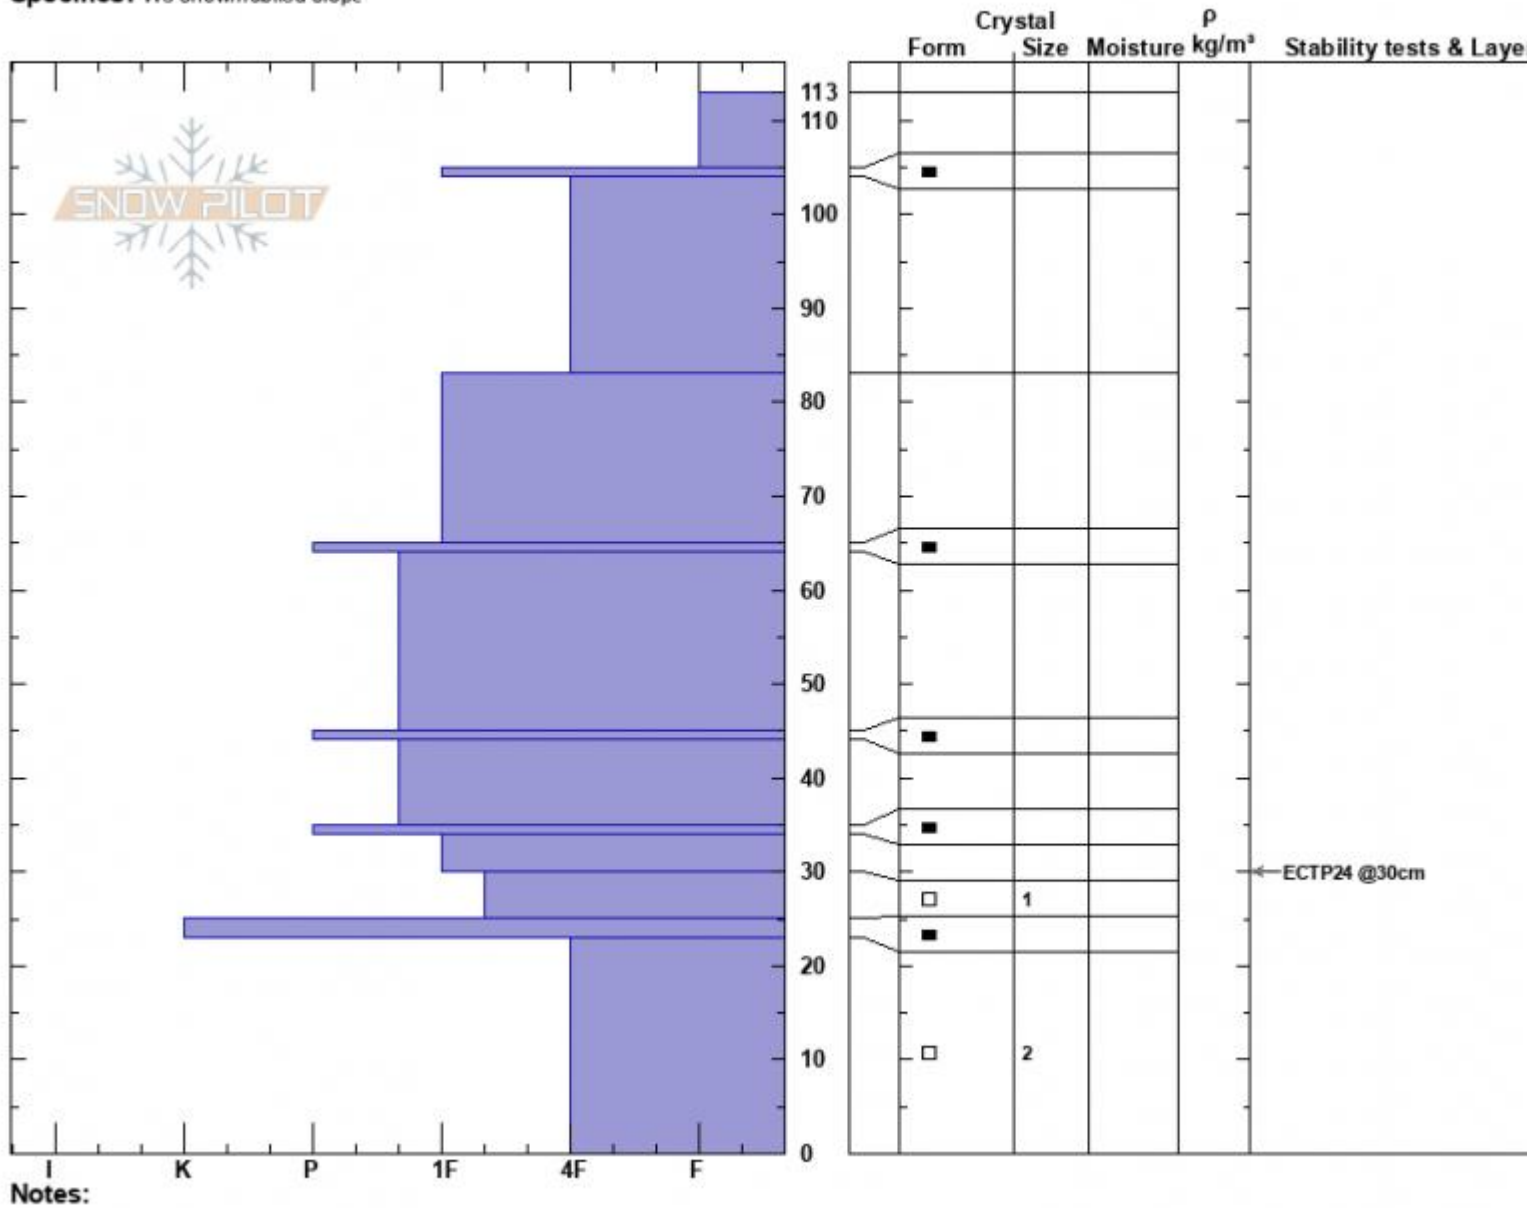

Hellroaring
 Centennial Range
 ID
 Elevation: 8268 ft
 Aspect: 187°
 Specifics: We snowmobiled slope

Mark Staples
 01/17/2025 - 2:50pm
 Co-ord: 44.54769N, -111.50175W
 Slope Angle: 24°
 Wind Loading: no

Stability: Good
 Air Temperature:
 Sky Cover:
 Precipitation:
 Wind:

HS:113 Layer Notes:
 30-25cm: Problematic layer

S facing snow profile from Hellroaring Creek in Centennials

Advisory Region
 Island Park
 Longitude
 -111.51W
 Latitude
 44.56N