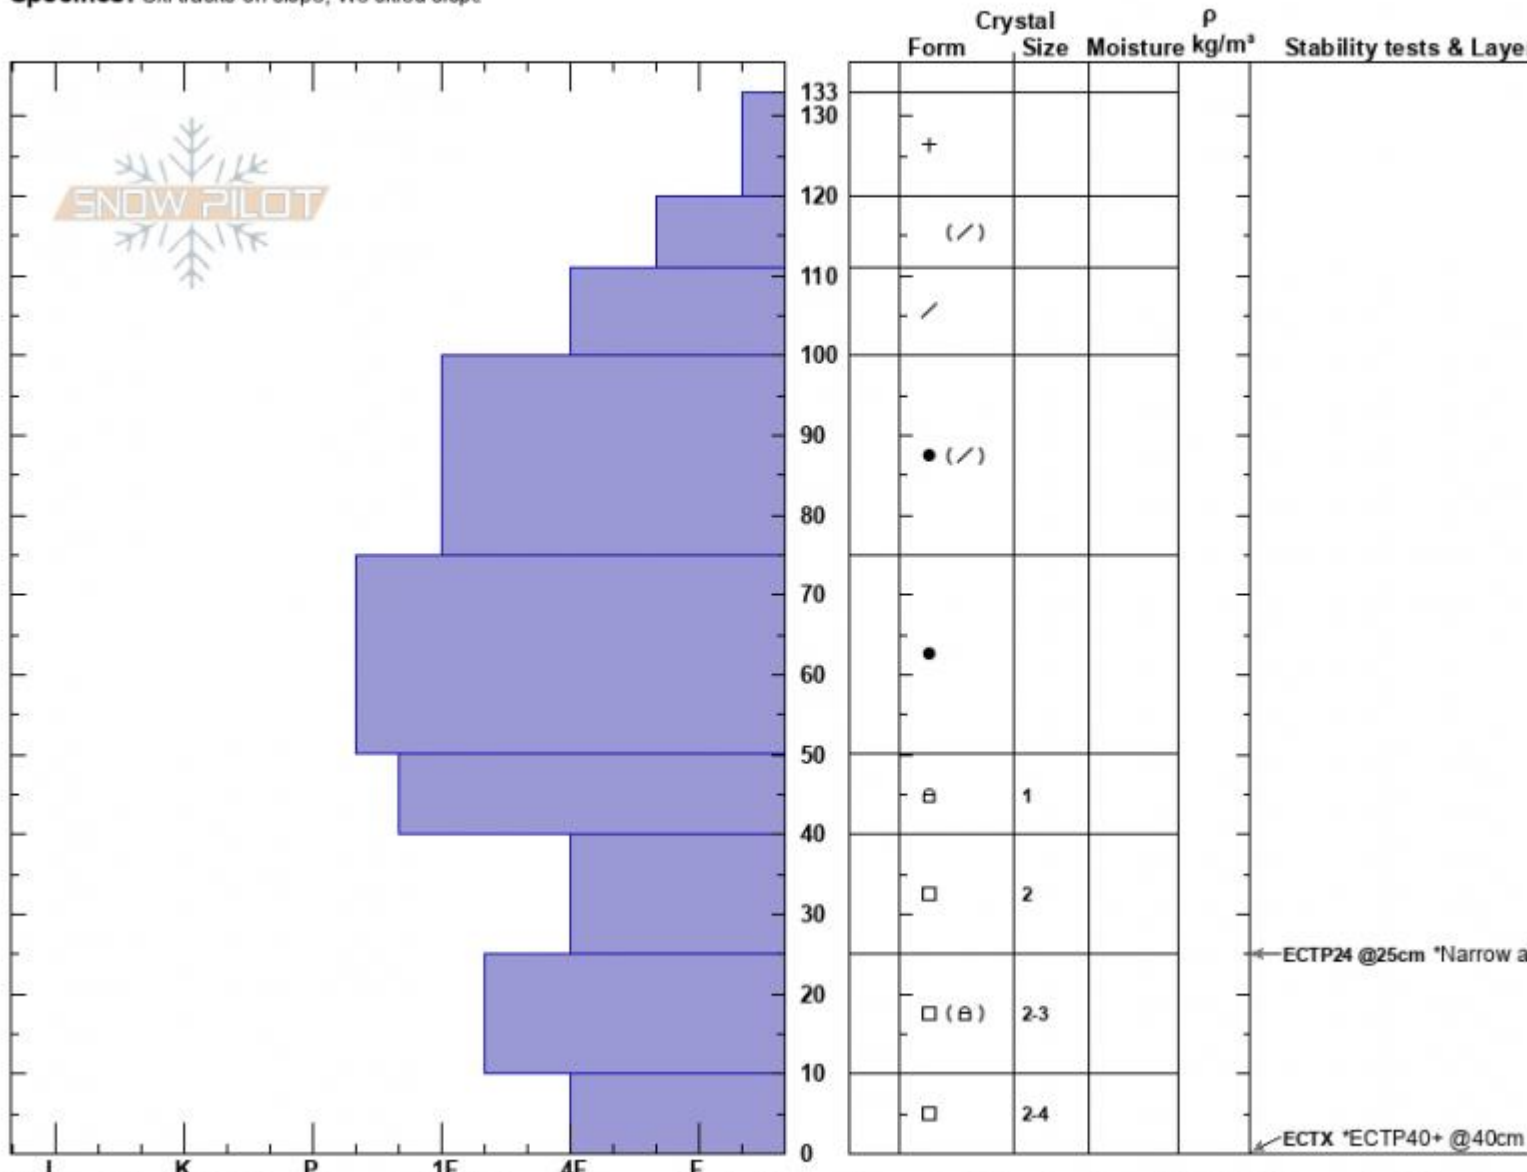

Mt. Ellis -Top of Bum
 Gallatin Range-N
 MT
 Elevation: 8135 ft
 Aspect: 80°
 Specifics: Ski tracks on slope; We skied slope

Alex Marienthal
 01/17/2025 - 12:45pm
 Co-ord: 45.57702N, -110.95279W
 Slope Angle: 25°
 Wind Loading: no

Stability: Good
 Air Temperature:
 Sky Cover: BKN
 Precipitation: S-1
 Wind: Calm

HS:133 Layer Notes:
 133-120cm:Problematic layer

Notes: First ect (ECTP24) was tapered at the bottom of column on the side I hit, may have made it fail easier. Second ECT (ECTX) propagated after extra h of the slab above the weak layer. (ECTP40+ @40cm).

Advisory Region
 Northern Gallatin
 Longitude
 -110.96W
 Latitude
 45.58N
 Northern Gallatin, 2025-01-17