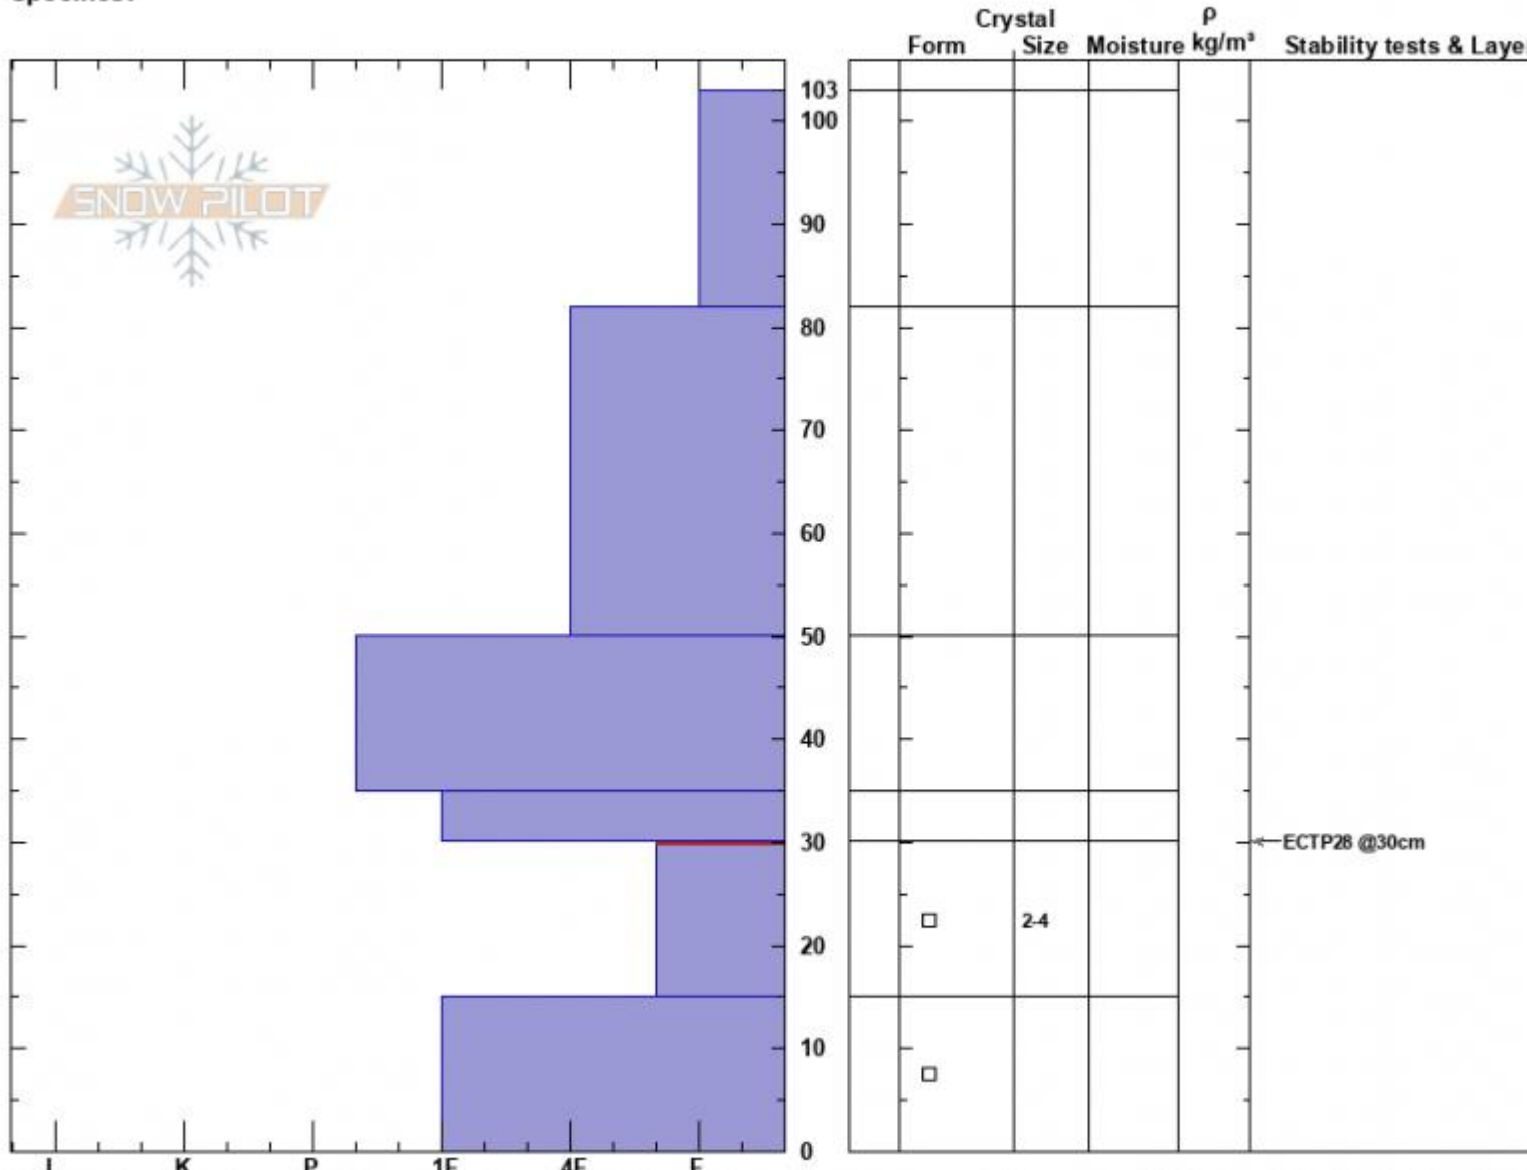

Tylers Slope
 Madison Range-N
 MT
 Elevation: 9200 ft
 Aspect: 234°
 Specifics:

Mark Staples
 01/15/2025 - 11:55am
 Co-ord: 45.32312N, -111.38164W
 Slope Angle: 28°
 Wind Loading: no

Stability: Fair
 Air Temperature:
 Sky Cover:
 Precipitation:
 Wind: Calm

HS:103 Layer Notes:
 30-15cm:Problematic layer

Notes: This area is often scoured by westerly winds and usually has a thinner and weaker snowpack (like many west facing slopes). Another location about similar aspect had an HS ~90 and ECTP18 on a similar layer of facets

Snowprofile from the top of Tyler's slope in Beehive Basin. W facing, 9200 ft

Advisory Region
 Northern Madison
 Longitude
 -111.39W
 Latitude
 45.34N

Northern Madison, 2025-01-15