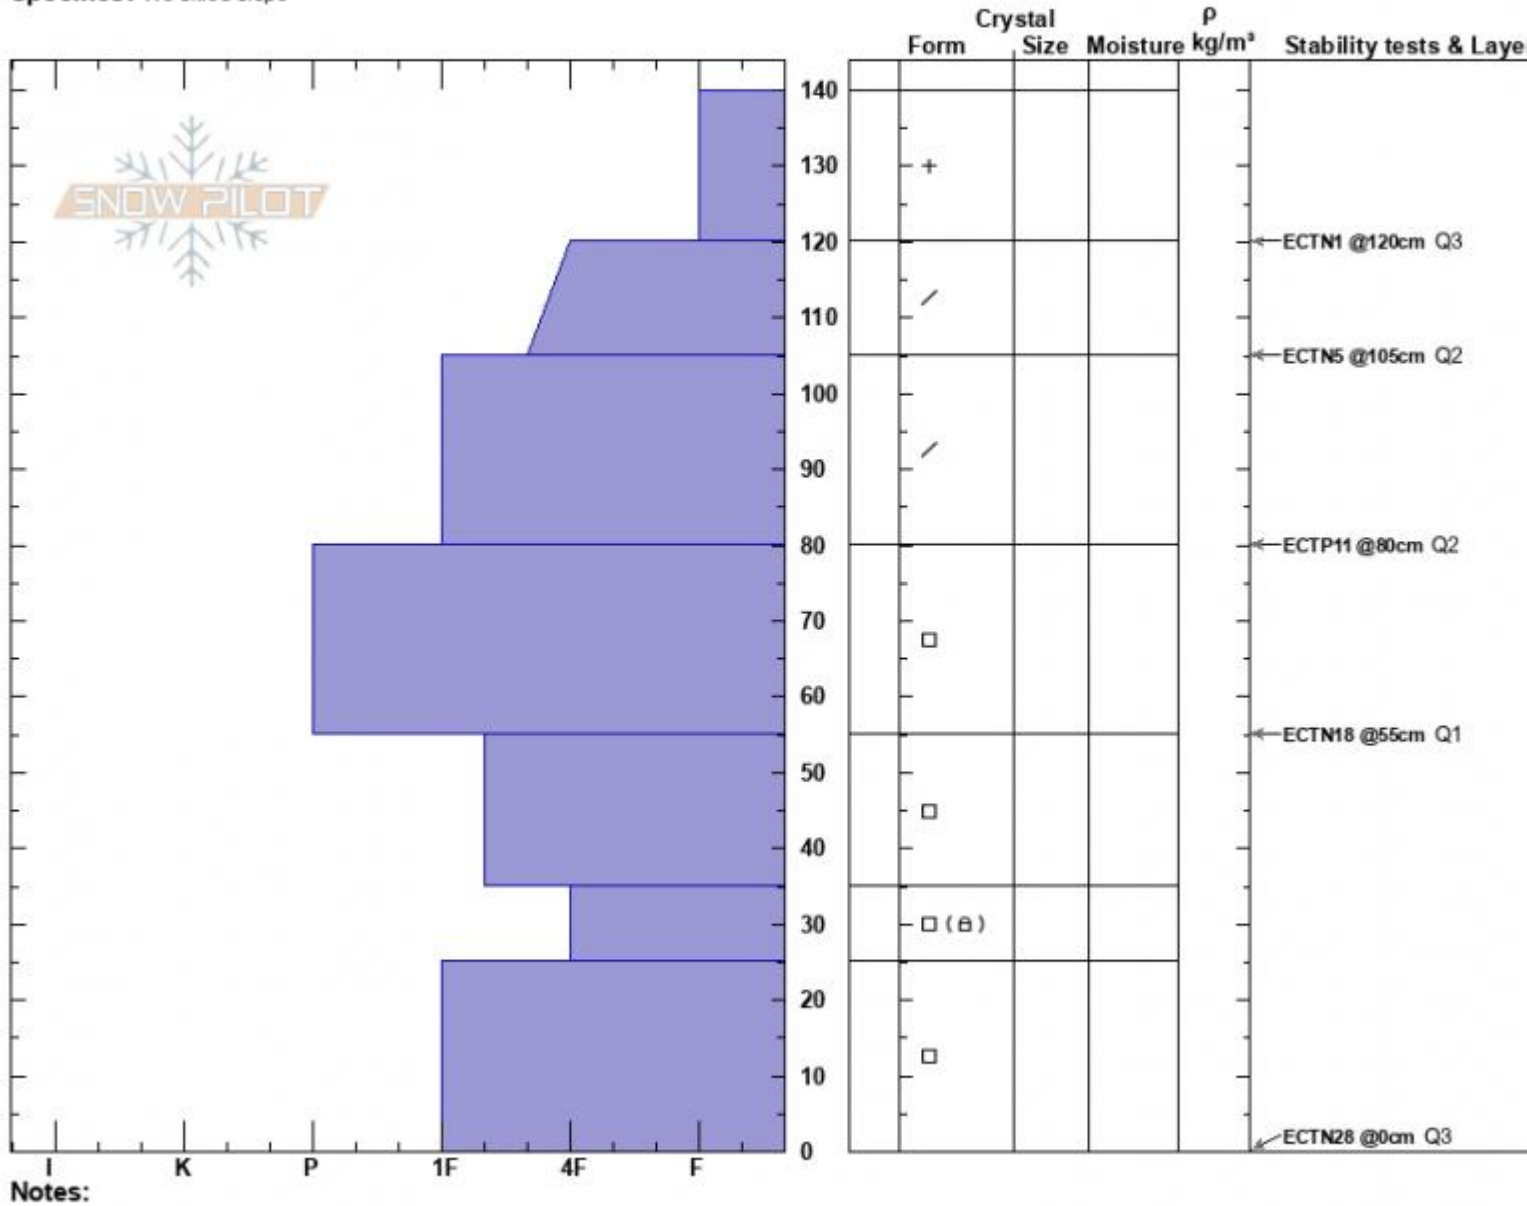

Hist. Rock Meadow
 Gallatin Range-N
 MT
 Elevation: 8400 ft
 Aspect: 70°
 Specifics: We skied slope

Eddie Webb
 01/13/2025 - 12:00pm
 Co-ord: 45.48225N, -111.01243W
 Slope Angle: 21°
 Wind Loading: no

Stability: Good
 Air Temperature:
 Sky Cover: BKN
 Precipitation: S-1
 Wind: W Calm

HS:140
 PF:62
 PS:35
 Layer Notes:

Advisory Region
 Northern Gallatin
 Longitude
 -111.01W
 Latitude
 45.48N
 Northern Gallatin, 2025-01-13