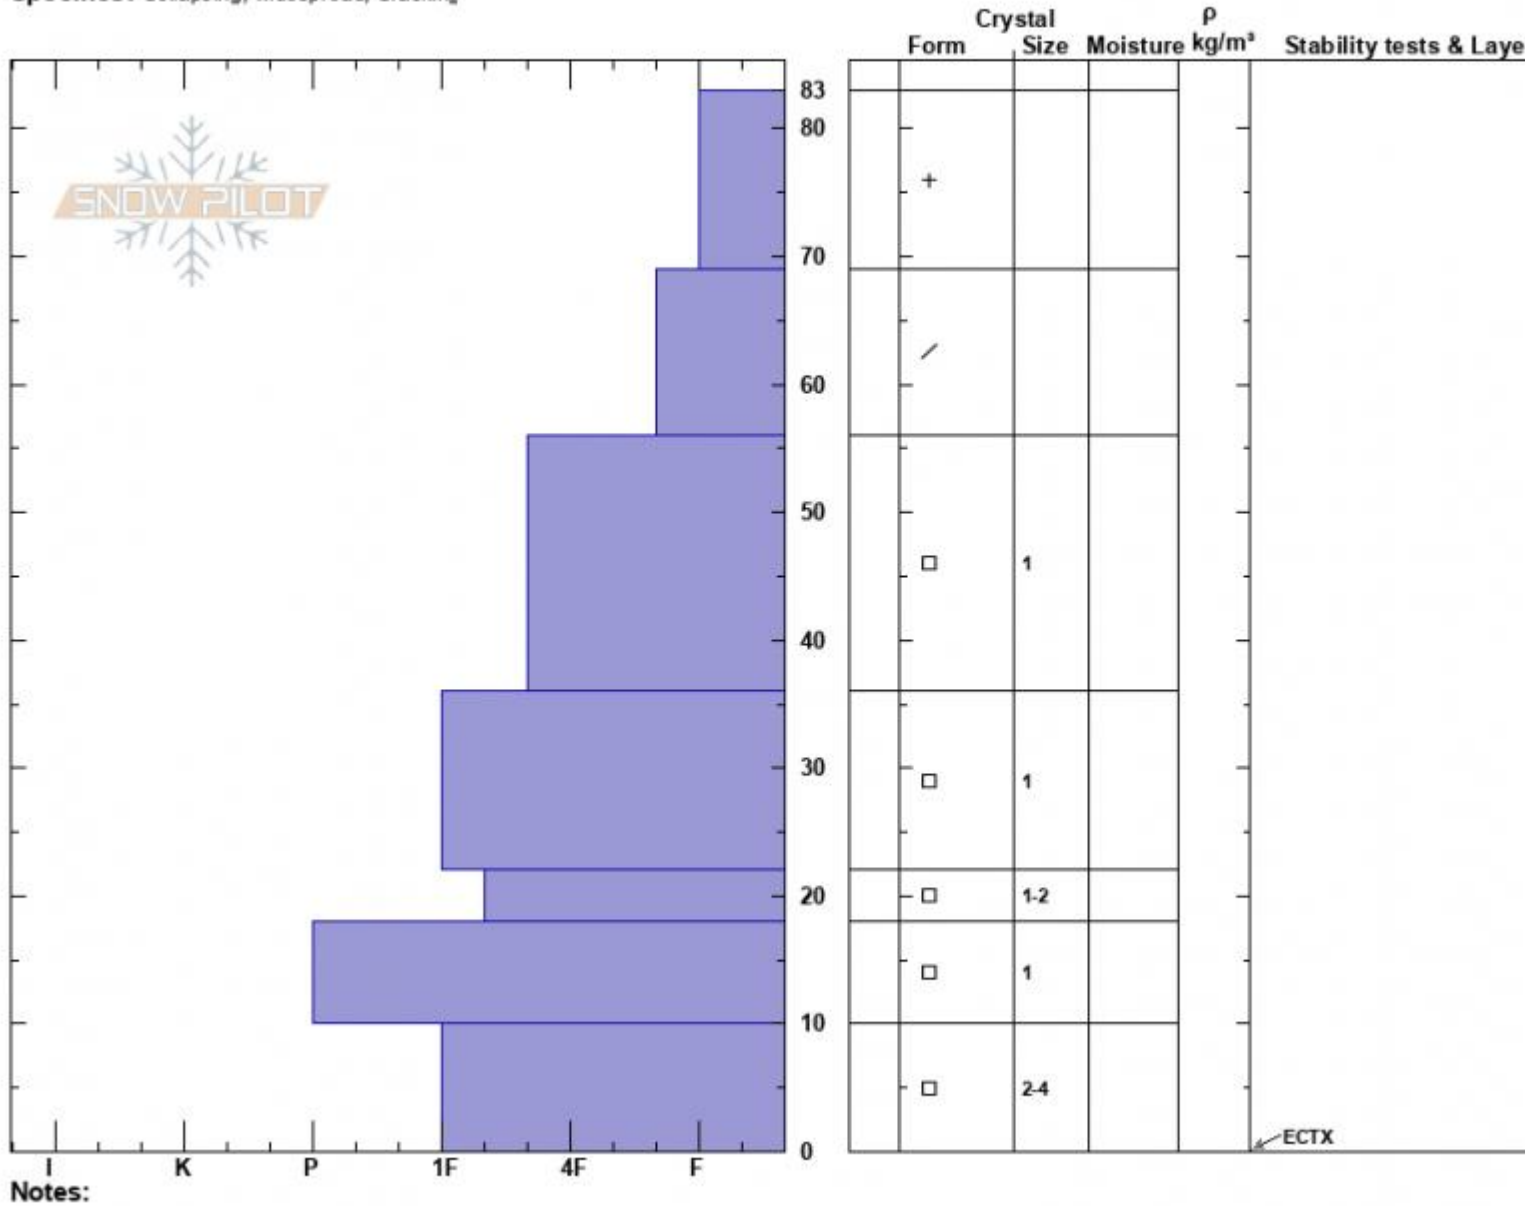

Bacon Rind South  
Madison Range-S  
MT

Elevation: 8665 ft  
Aspect: 144°

Specifics: Collapsing, widespread, Cracking

Haylee Darby  
01/13/2025 - 12:00pm

Co-ord: 44.96908N, -111.09440W

Slope Angle: 18°

Wind Loading: no

Stability:

Air Temperature: -11°C

Sky Cover: OVC

Precipitation: S-1

Wind: W Calm

HS:83

PF:83

Layer Notes:

Advisory Region  
Southern Madison

Longitude  
-111.10W

Latitude  
44.96N

Southern Madison, 2025-01-13