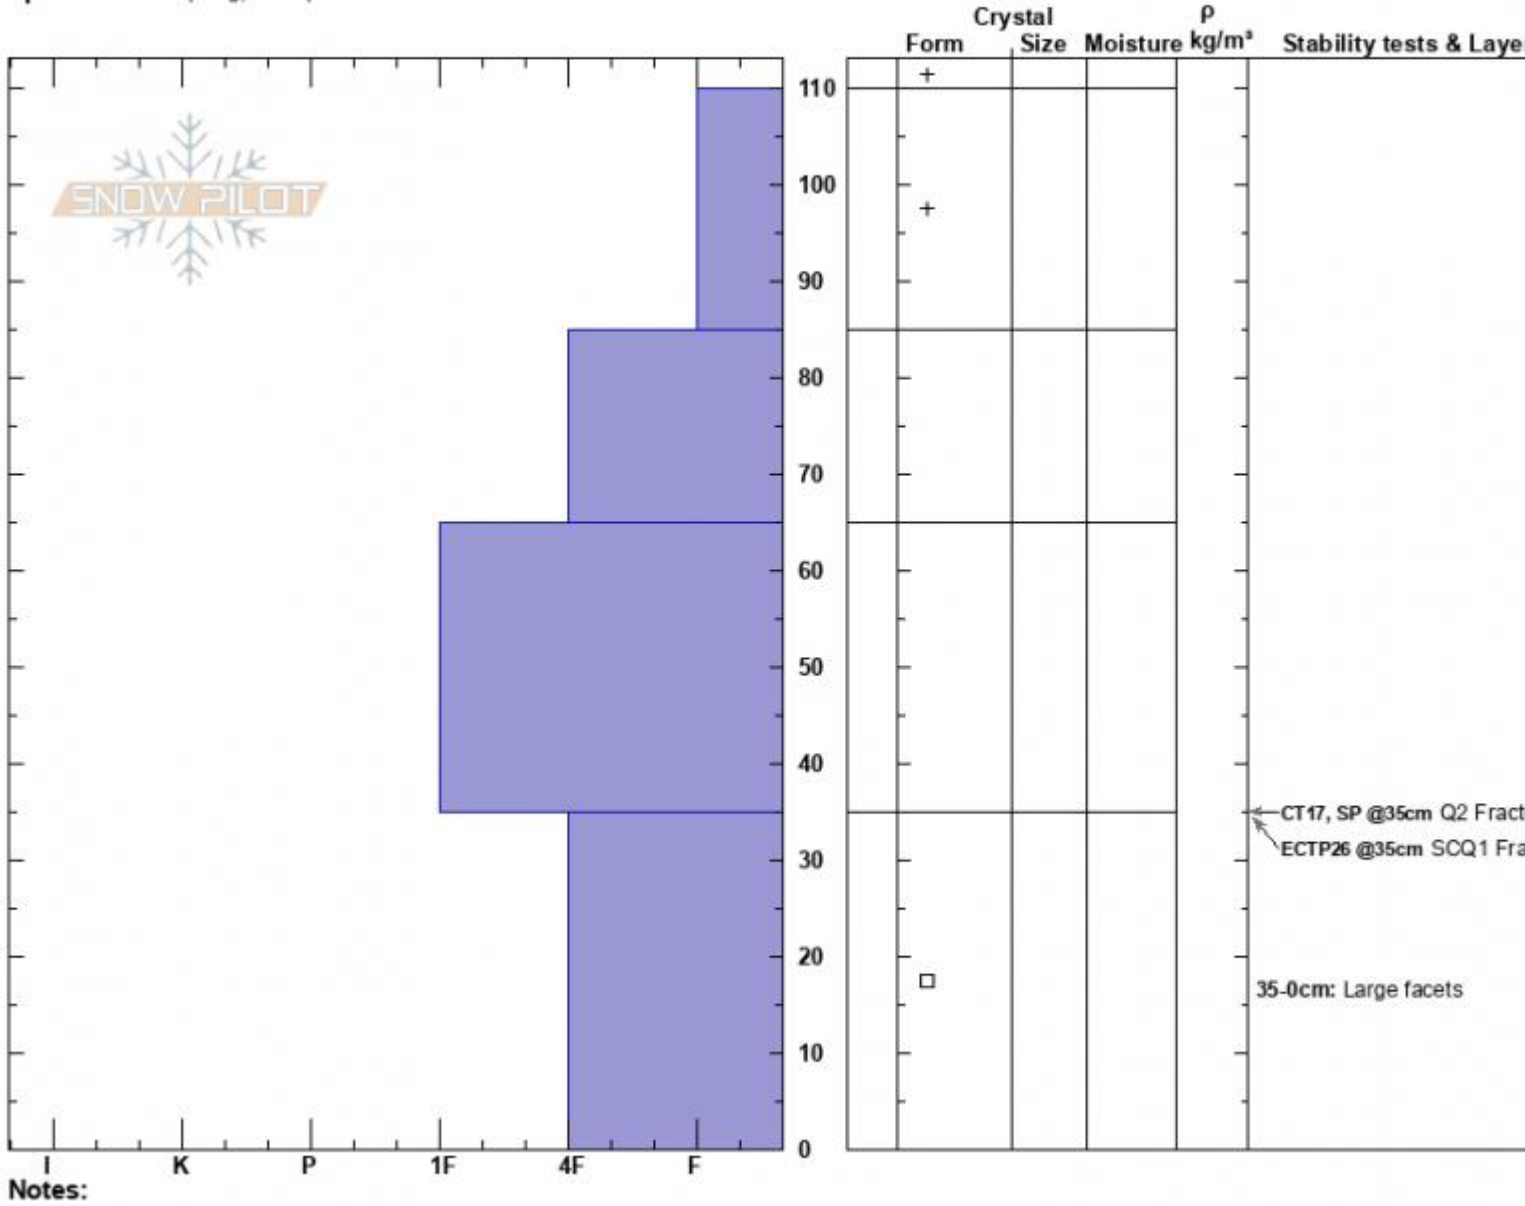

Sheep Creek
 Lionhead Range
 MT
 Elevation: 7652 ft
 Aspect: E
 Specifics: Collapsing, widespreac

Connor Culver
 01/11/2025 - 1:00pm
 Co-ord: 44.79968N, -111.39103W
 Slope Angle: 15°
 Wind Loading:

Stability: Poor
 Air Temperature: 20°F
 Sky Cover: SCT
 Precipitation: NO
 Wind: W Light Breeze

HS:110 Layer Notes:
 35-0cm: Large facets
 35-0cm: Problematic layer

Advisory Region
 Lionhead Range
 Longitude
 -111.39W
 Latitude
 44.80N
 Lionhead Range, 2025-01-12