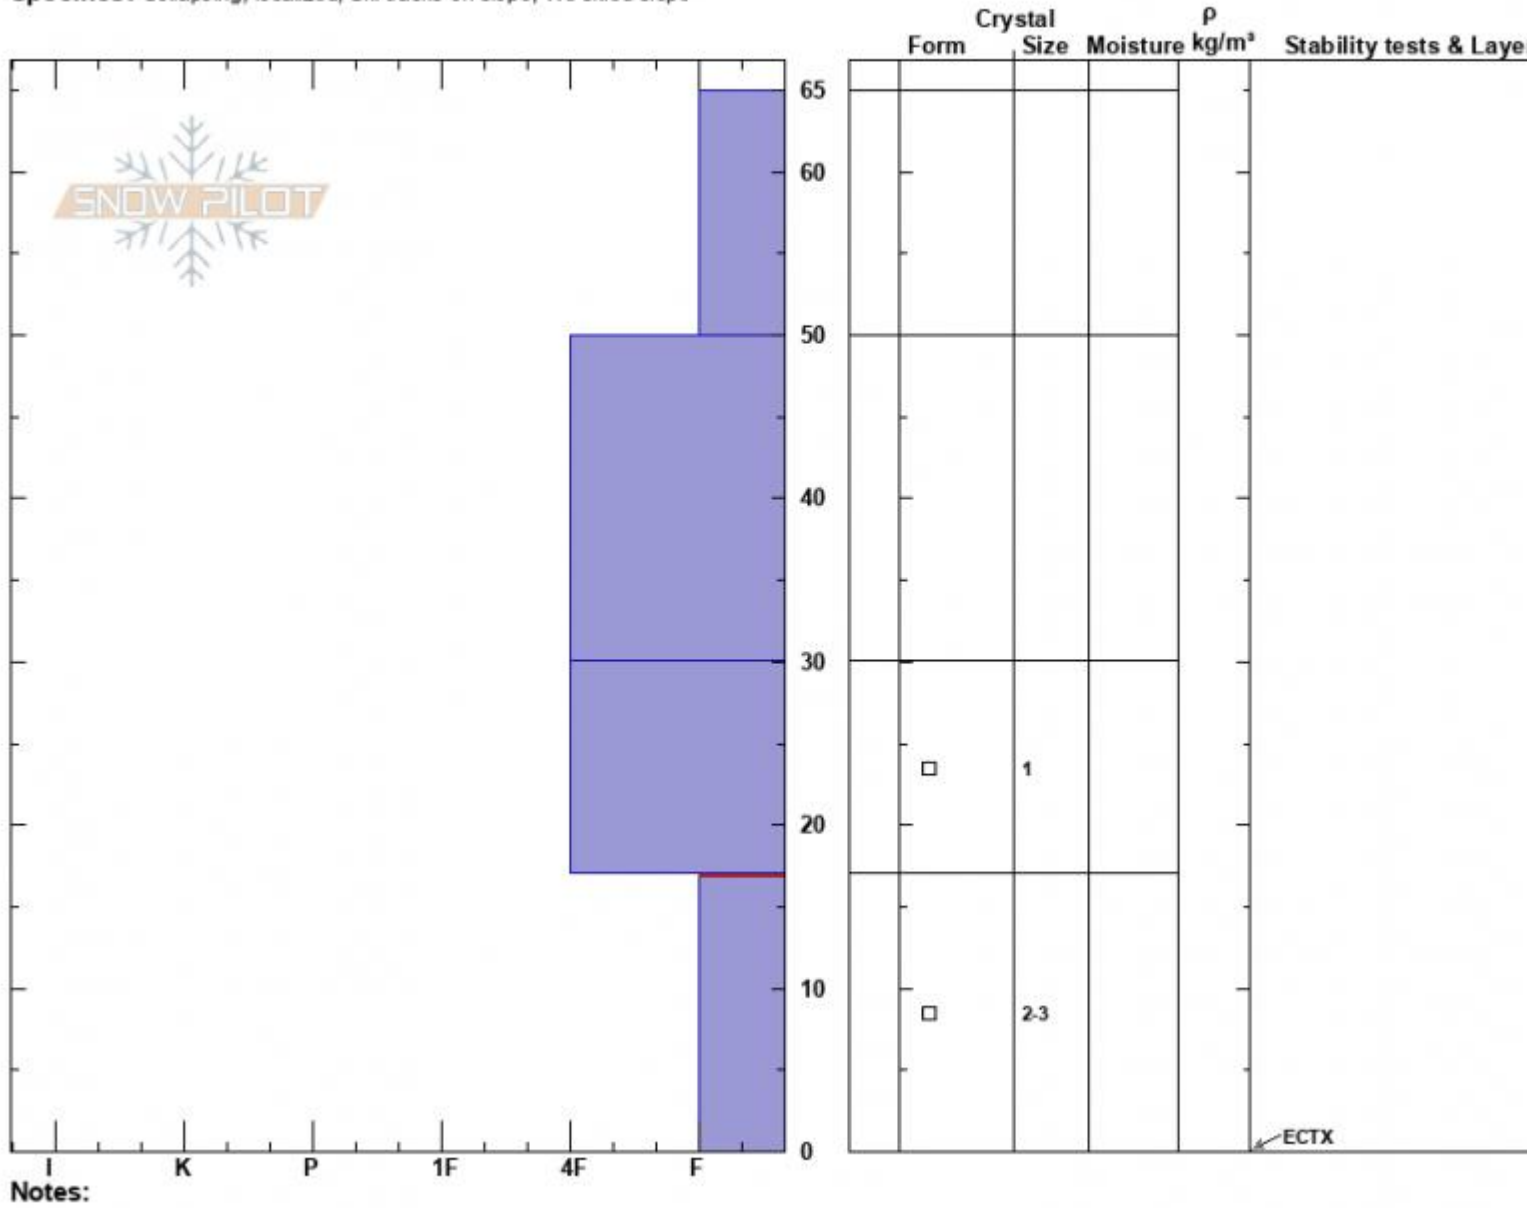

Trapper Creek Upper
 Lionhead Range
 MT
 Elevation: 9000 ft
 Aspect: 130°
 Specifics: Collapsing, localized; Ski tracks on slope; We skied slope

Ian Hoyer
 01/01/2025 - 1:00pm
 Co-ord: 44.83930N, -111.34355W
 Slope Angle: 20°
 Wind Loading: no

Stability: Poor
 Air Temperature:
 Sky Cover: OVC
 Precipitation: S-1
 Wind: Calm

HS:65
 PF:65
 PS:20
 Layer Notes:
 17-0cm: Problematic layer

Trapper Creek Upper Profile - 1 Jan 2025

Advisory Region
 Lionhead Range
 Longitude
 -111.34W
 Latitude
 44.84N