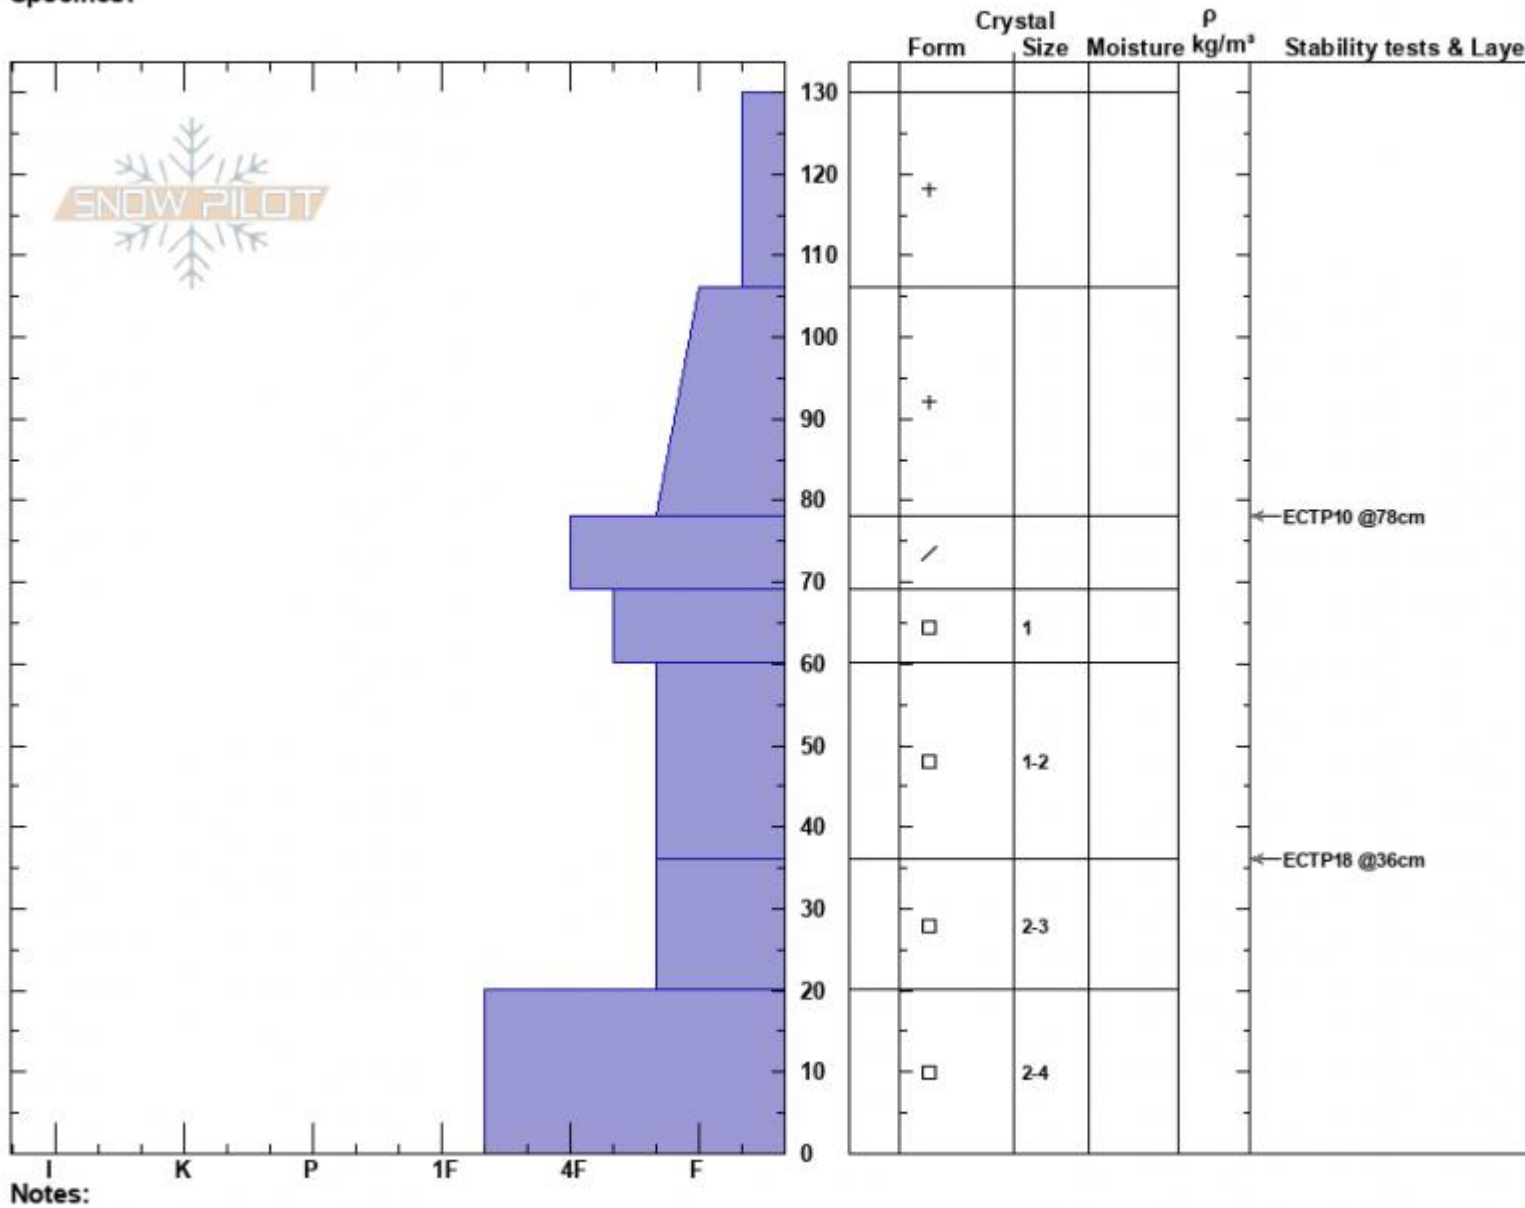

Tyler's - South
 Madison Range-N
 MT
 Elevation: 8446 ft
 Aspect: 237°
 Specifics:

Haylee Darby
 12/30/2024 - 11:45am
 Co-ord: 45.32052N, -111.38517W
 Slope Angle: 21°
 Wind Loading: no

Stability:
 Air Temperature: -1°C
 Sky Cover: OVC
 Precipitation: S2
 Wind: NE Light Breeze

HS:130 Layer Notes:

Advisory Region
 Northern Madison
 Longitude
 -111.39W
 Latitude
 45.34N
 Northern Madison, 2024-12-30