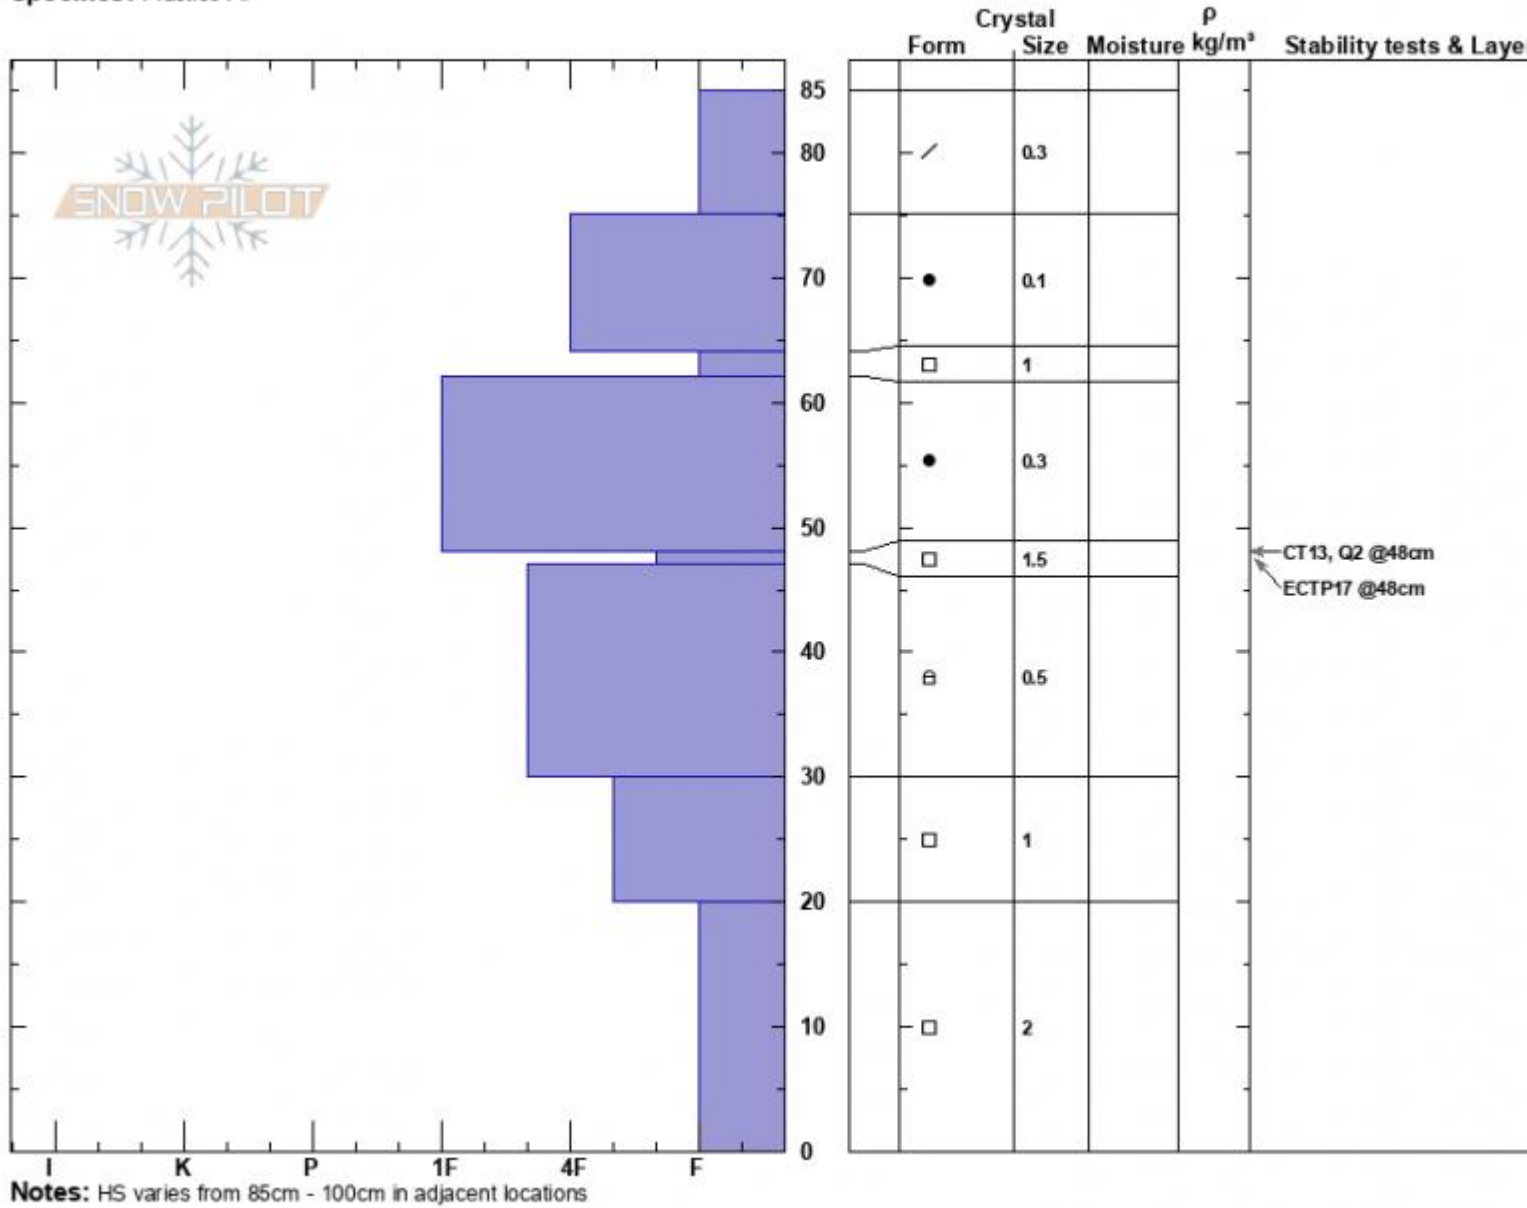

West Henderson
 Beartooths
 MT
 Elevation: 9820 ft
 Aspect: 270°
 Specifics: Practice Pit

Austin Hart
 12/21/2024 - 11:00am
 Co-ord: 12T 583548W 4988315N
 Slope Angle: 20°
 Wind Loading: previous

Stability:
 Air Temperature: 0°C
 Sky Cover: CLR
 Precipitation: NO
 Wind: SW Light Breeze

HS:85
 PF:50
 PS:15
 Layer Notes:
 48-47cm:Problematic layer

Advisory Region
 Cooke City
 Longitude
 -109.94W
 Latitude
 45.04N
 Cooke City, 2024-12-22