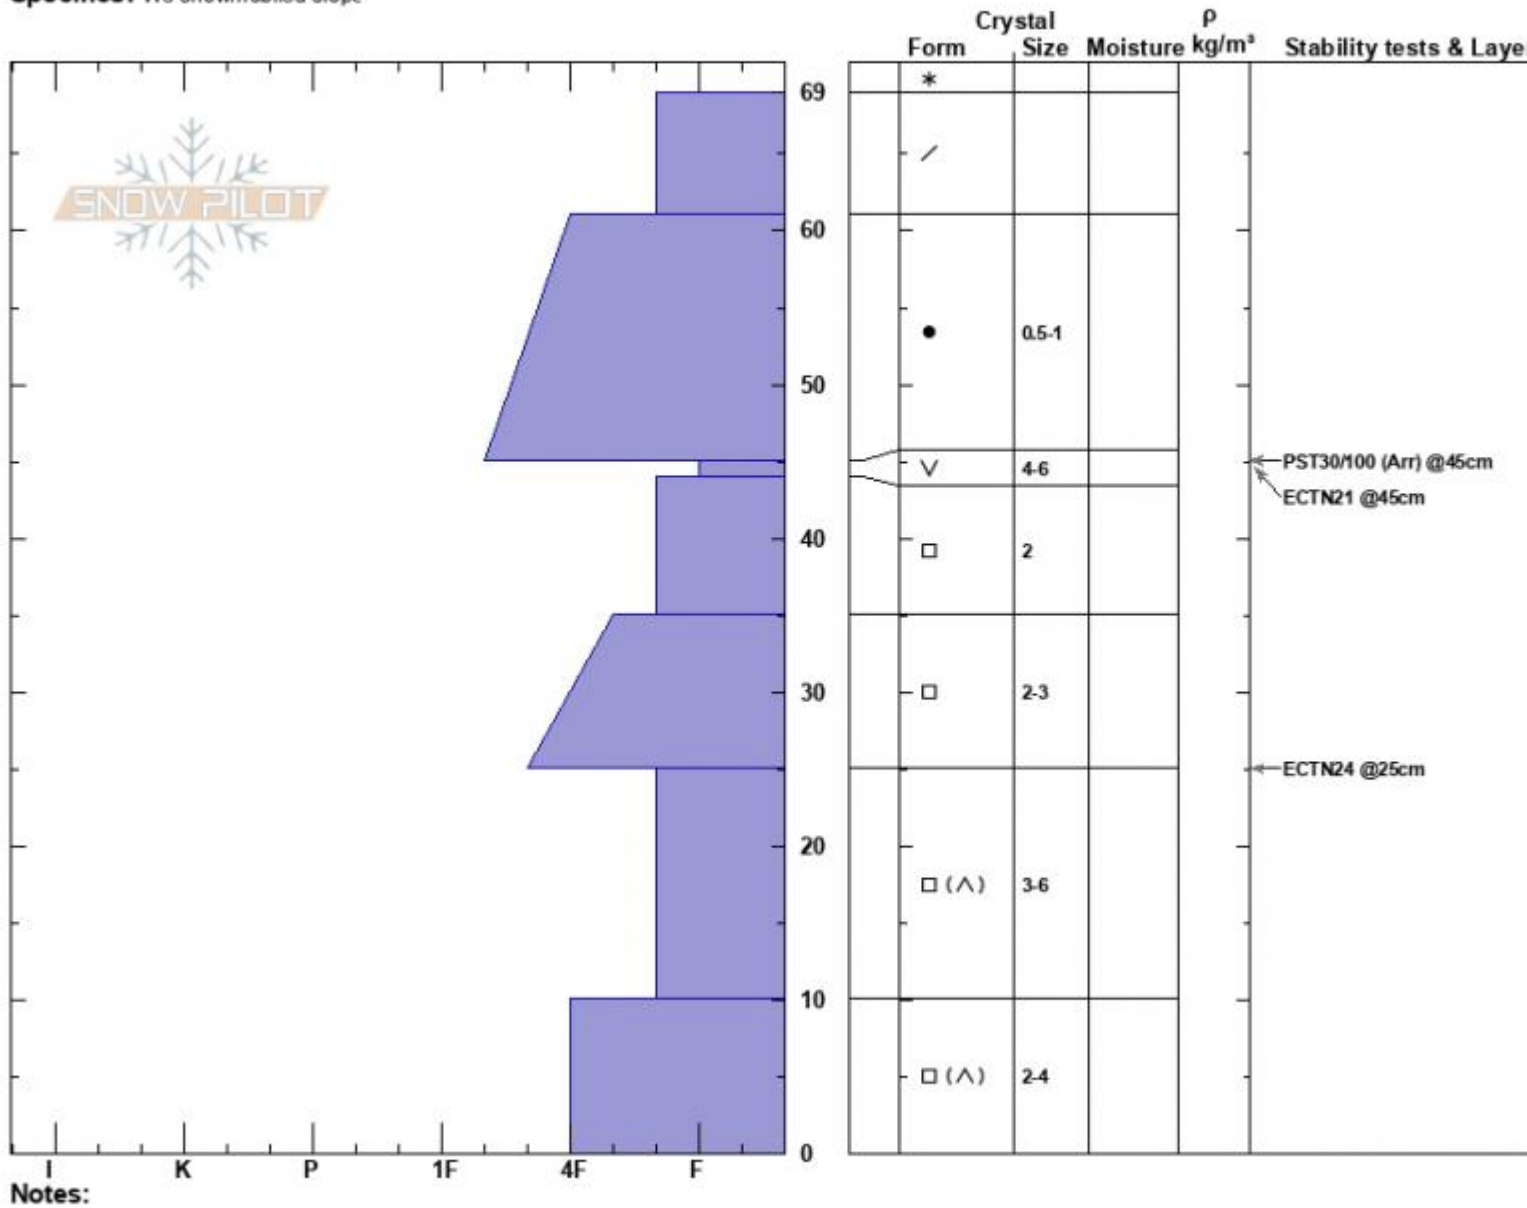

Top of Denny Profile
 Lionhead Range
 MT
 Elevation: 8380 ft
 Aspect: 40°
 Specifics: We snowmobiled slope

Dave Zinn
 12/22/2024 - 11:20am
 Co-ord: 44.71109N, -111.30690W
 Slope Angle: 25°
 Wind Loading: no

Stability: Fair
 Air Temperature:
 Sky Cover: OVC
 Precipitation: NO
 Wind: Calm

HS:69
 PF:55
 Layer Notes:
 45-44cm: Problematic layer

Advisory Region
 Lionhead Range
 Longitude
 -111.32W
 Latitude
 44.73N
 Lionhead Range, 2024-12-22