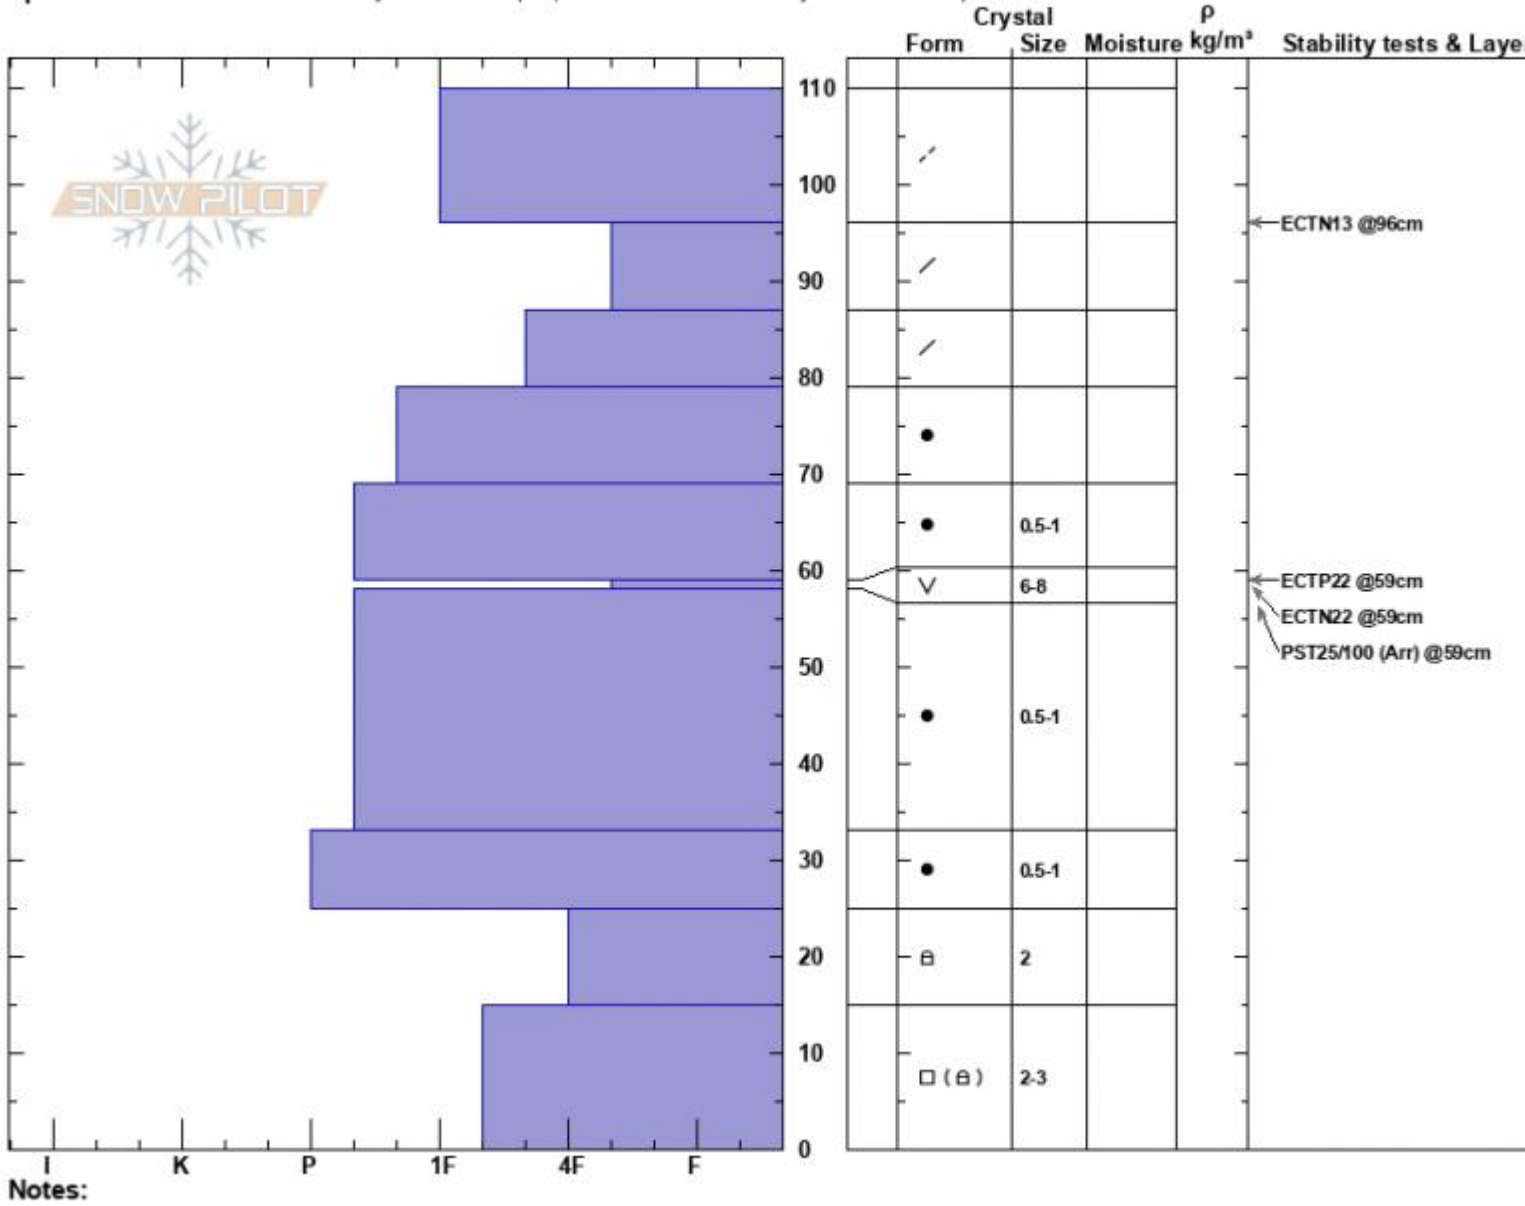

Robs Knob
 Cooke City
 MT
 Elevation: 9562 ft
 Aspect: 23°
 Specifics: Recent avalanche activity on similar slopes; Recent avalanche activity on different slopes

Alex Marienthal
 12/20/2024 - 2:20pm
 Co-ord: 45.06775N, -109.95294W
 Slope Angle: 15°
 Wind Loading: previous

Stability: Poor
 Air Temperature:
 Sky Cover: FEW
 Precipitation: NO
 Wind: SW Light Breeze

HS:110 Layer Notes:
 59-58cm: Problematic layer

Advisory Region
 Cooke City
 Longitude
 -109.96W
 Latitude
 45.07N
 Cooke City, 2024-12-20