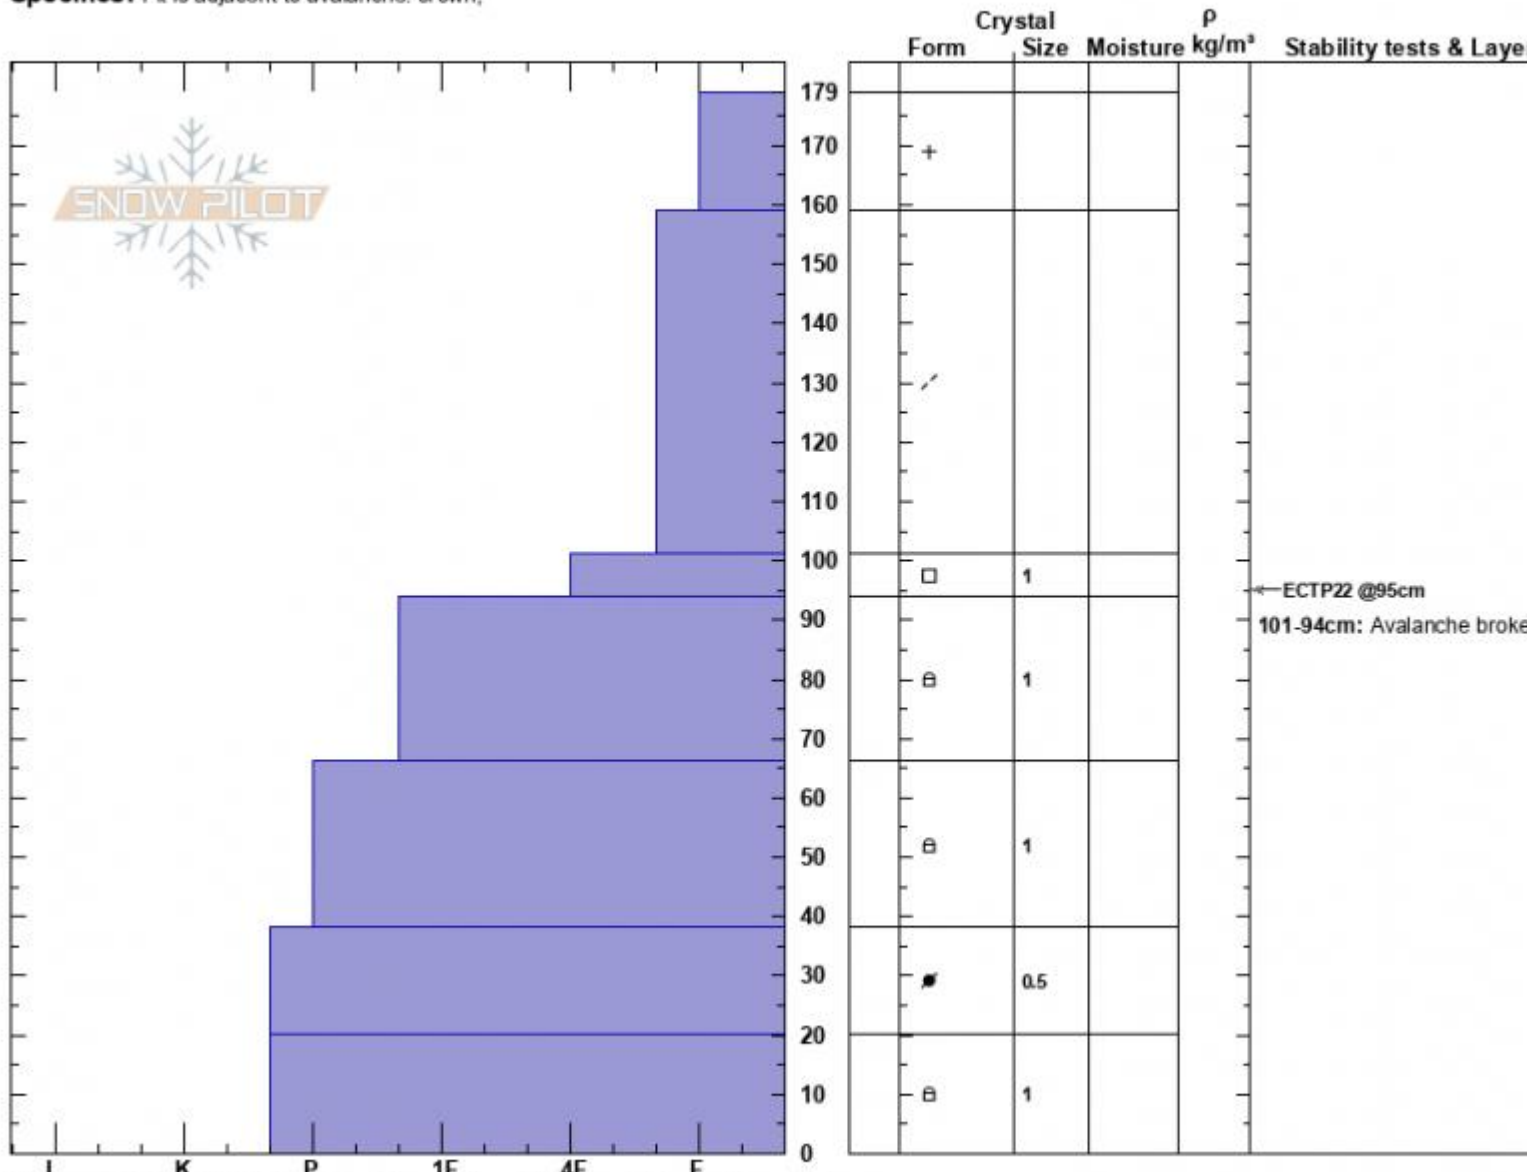

Henderson Crown ASr
 Cooke City
 MT
 Elevation: 8997 ft
 Aspect: 86°
 Specifics: Pit is adjacent to avalanche: crown;

Haylee Darby
 12/16/2024 - 12:45pm
 Co-ord: 45.04595N, -109.92256W
 Slope Angle: 38°
 Wind Loading: yes

Stability:
 Air Temperature: -7°C
 Sky Cover: OVC
 Precipitation: S2
 Wind: W Light Breeze

HS:179 Layer Notes:
 101-94cm: Avalanche broke here

Notes: SS-ASr-R3-D1-I, 100' wide, 50' vertical run. Skier remote triggered from 50' away.

Advisory Region
 Cooke City
 Longitude
 -109.95W
 Latitude
 45.06N
 Cooke City, 2024-12-16