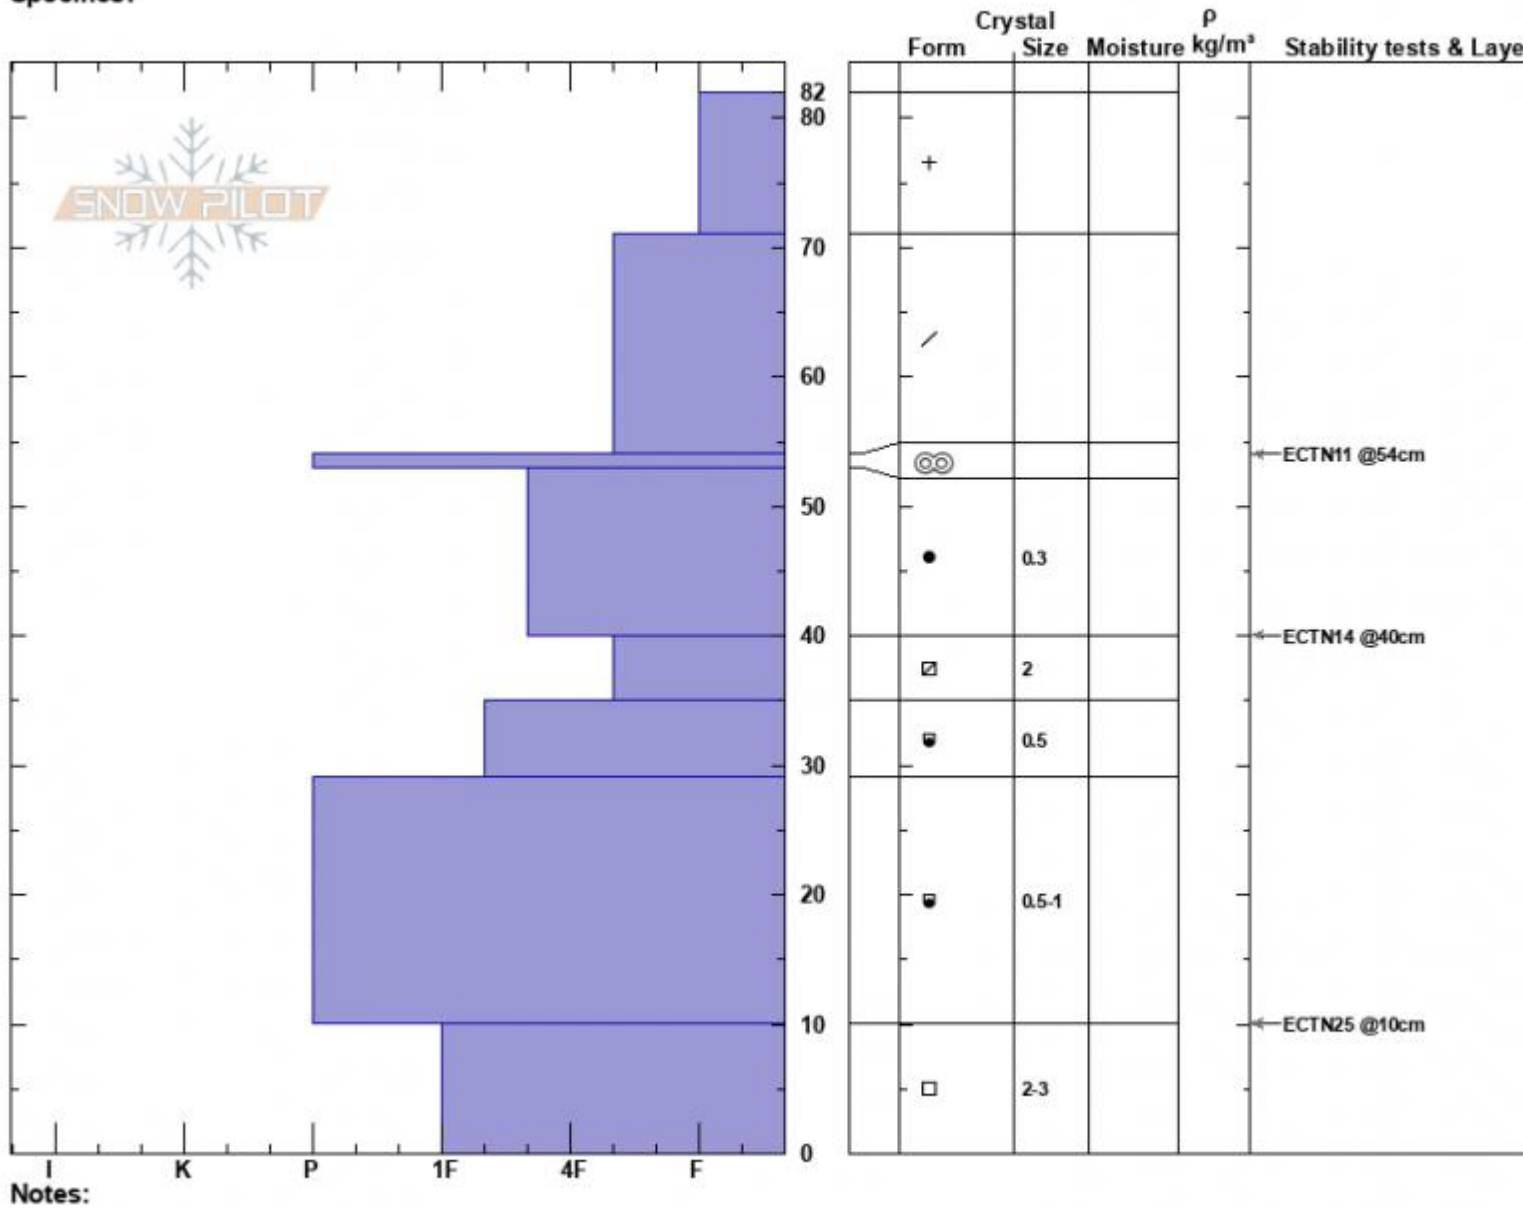

Henderson West  
 Cooke City  
 MT  
 Elevation: 9405 ft  
 Aspect: 277°  
 Specifics:

Haylee Darby  
 12/17/2024 - 10:00am  
 Co-ord: 45.04308N, -109.94364W  
 Slope Angle: 28°  
 Wind Loading: no

Stability:  
 Air Temperature: 0°C  
 Sky Cover: FEW  
 Precipitation: NO  
 Wind: NW Calm

HS:82  
 PF:55  
 PS:39  
 Layer Notes:

Advisory Region  
 Cooke City  
 Longitude  
 -109.95W  
 Latitude  
 45.05N  
 Cooke City, 2024-12-17