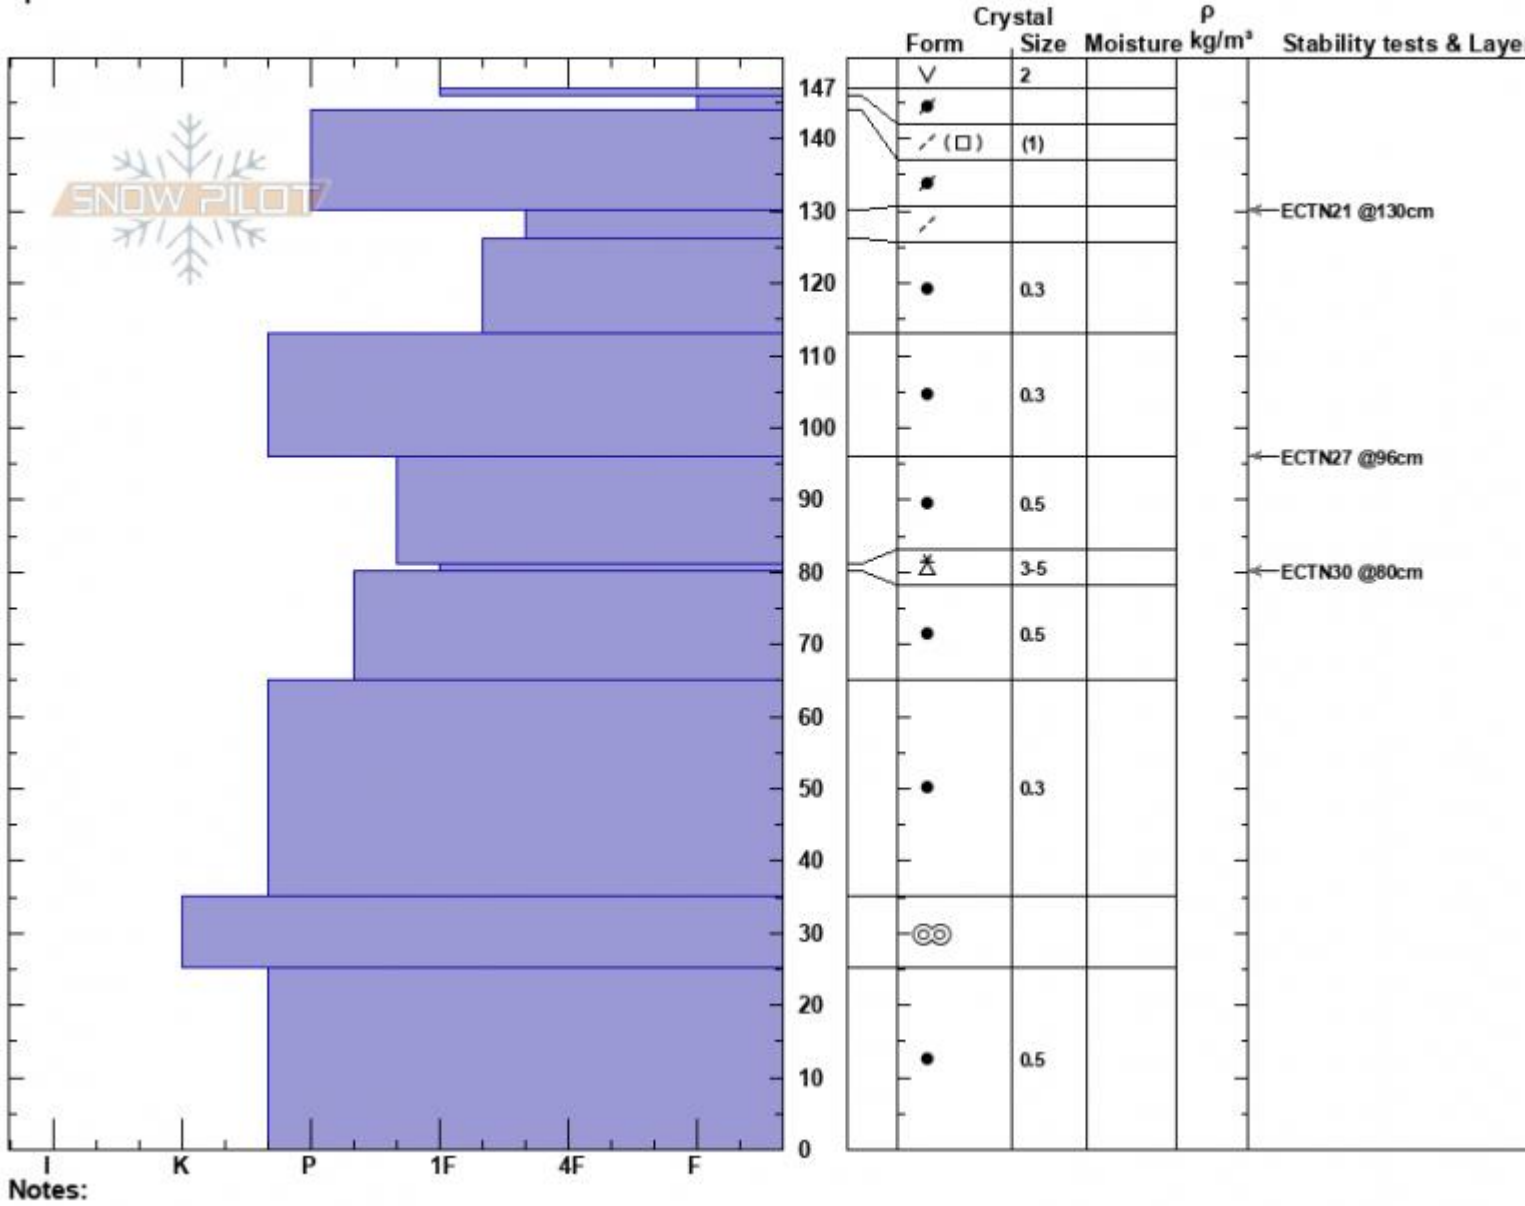

Saddle - N Central
 Bridger Range
 MT
 Elevation: 8806 ft
 Aspect: 87°
 Specifics:

Haylee Darby
 12/14/2024 - 12:00pm
 Co-ord: 45.79319N, -110.93431W
 Slope Angle: 32°
 Wind Loading:

Stability:
 Air Temperature: 0°C
 Sky Cover: BKN
 Precipitation: NO
 Wind: W Moderate

HS:147
 PF:41
 Layer Notes:

Advisory Region
 Bridger Range
 Longitude
 -110.94W
 Latitude
 45.79N
 Bridger Range, 2024-12-14