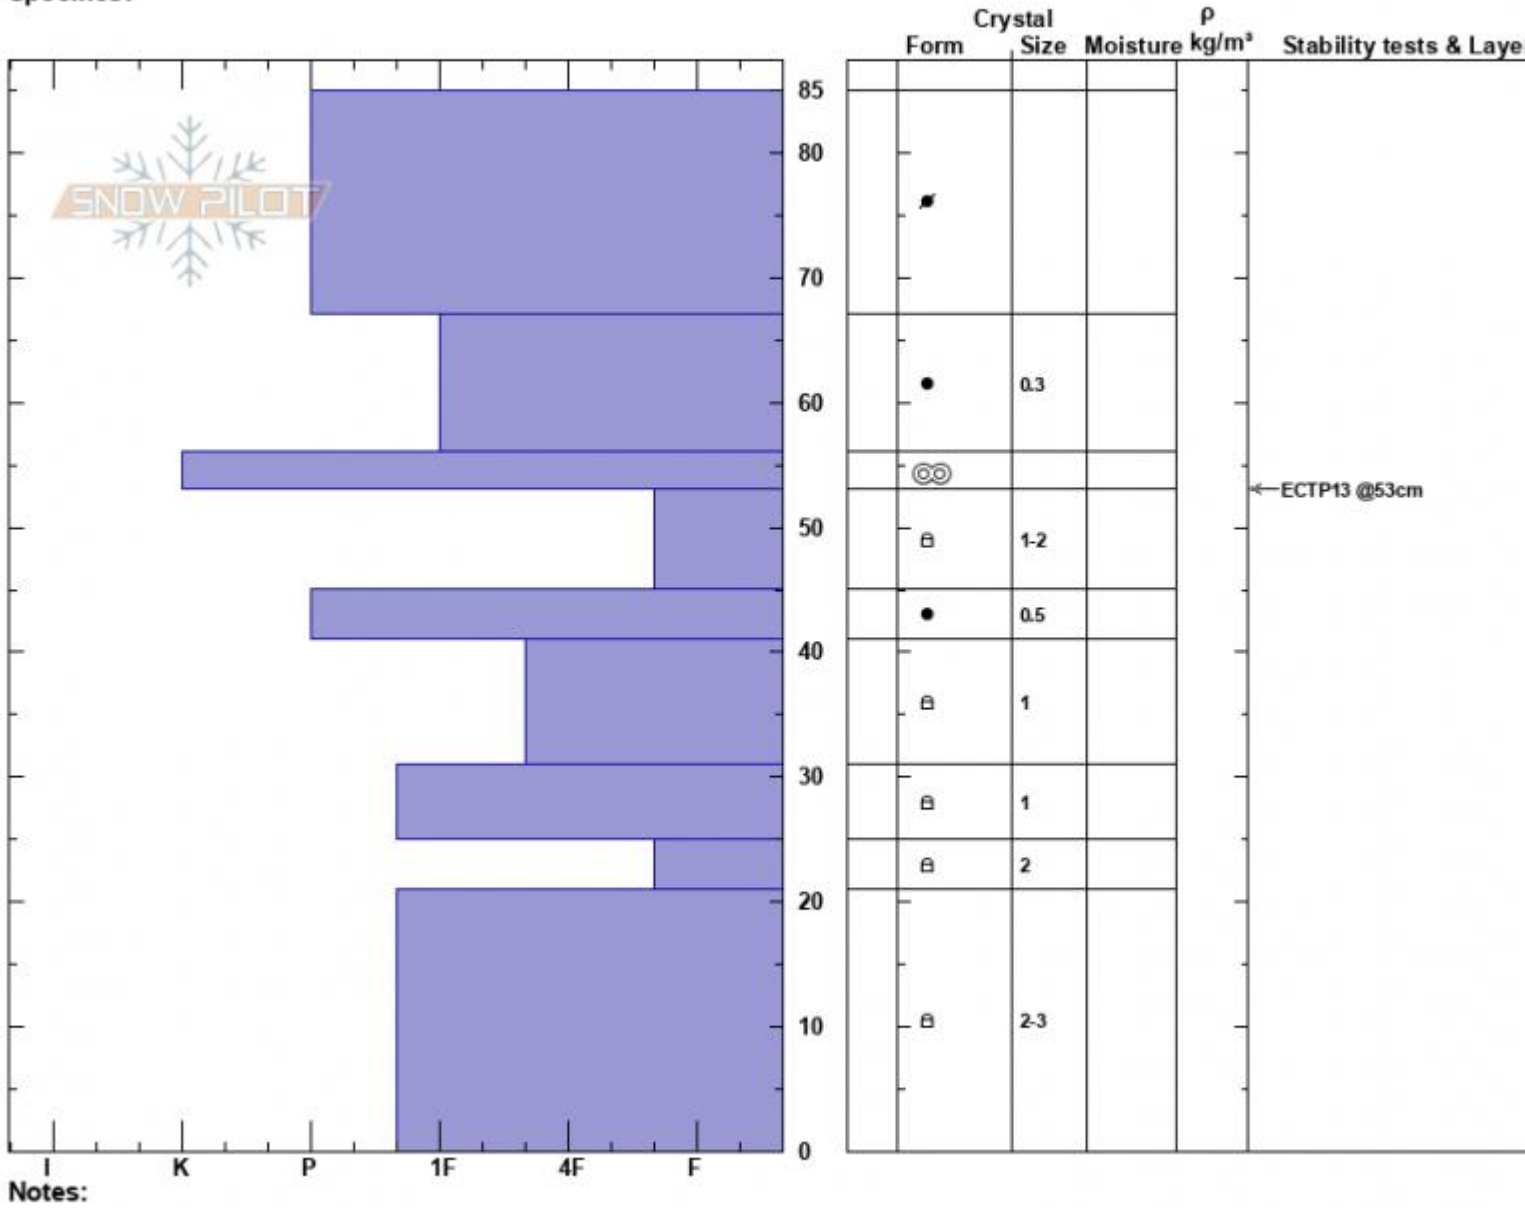

Saddle - Skyline
 Bridger Range
 MT
 Elevation: 9072 ft
 Aspect: 74°
 Specifics:

Haylee Darby
 12/14/2024 - 11:15am
 Co-ord: 45.79359N, -110.93564W
 Slope Angle: 32°
 Wind Loading: previous

Stability:
 Air Temperature: 0°C
 Sky Cover: BKN
 Precipitation: NO
 Wind: W Moderate

HS:85
 PF:30
 PS:1
 Layer Notes:

Advisory Region
 Bridger Range
 Longitude
 -110.94W
 Latitude
 45.79N
 Bridger Range, 2024-12-14