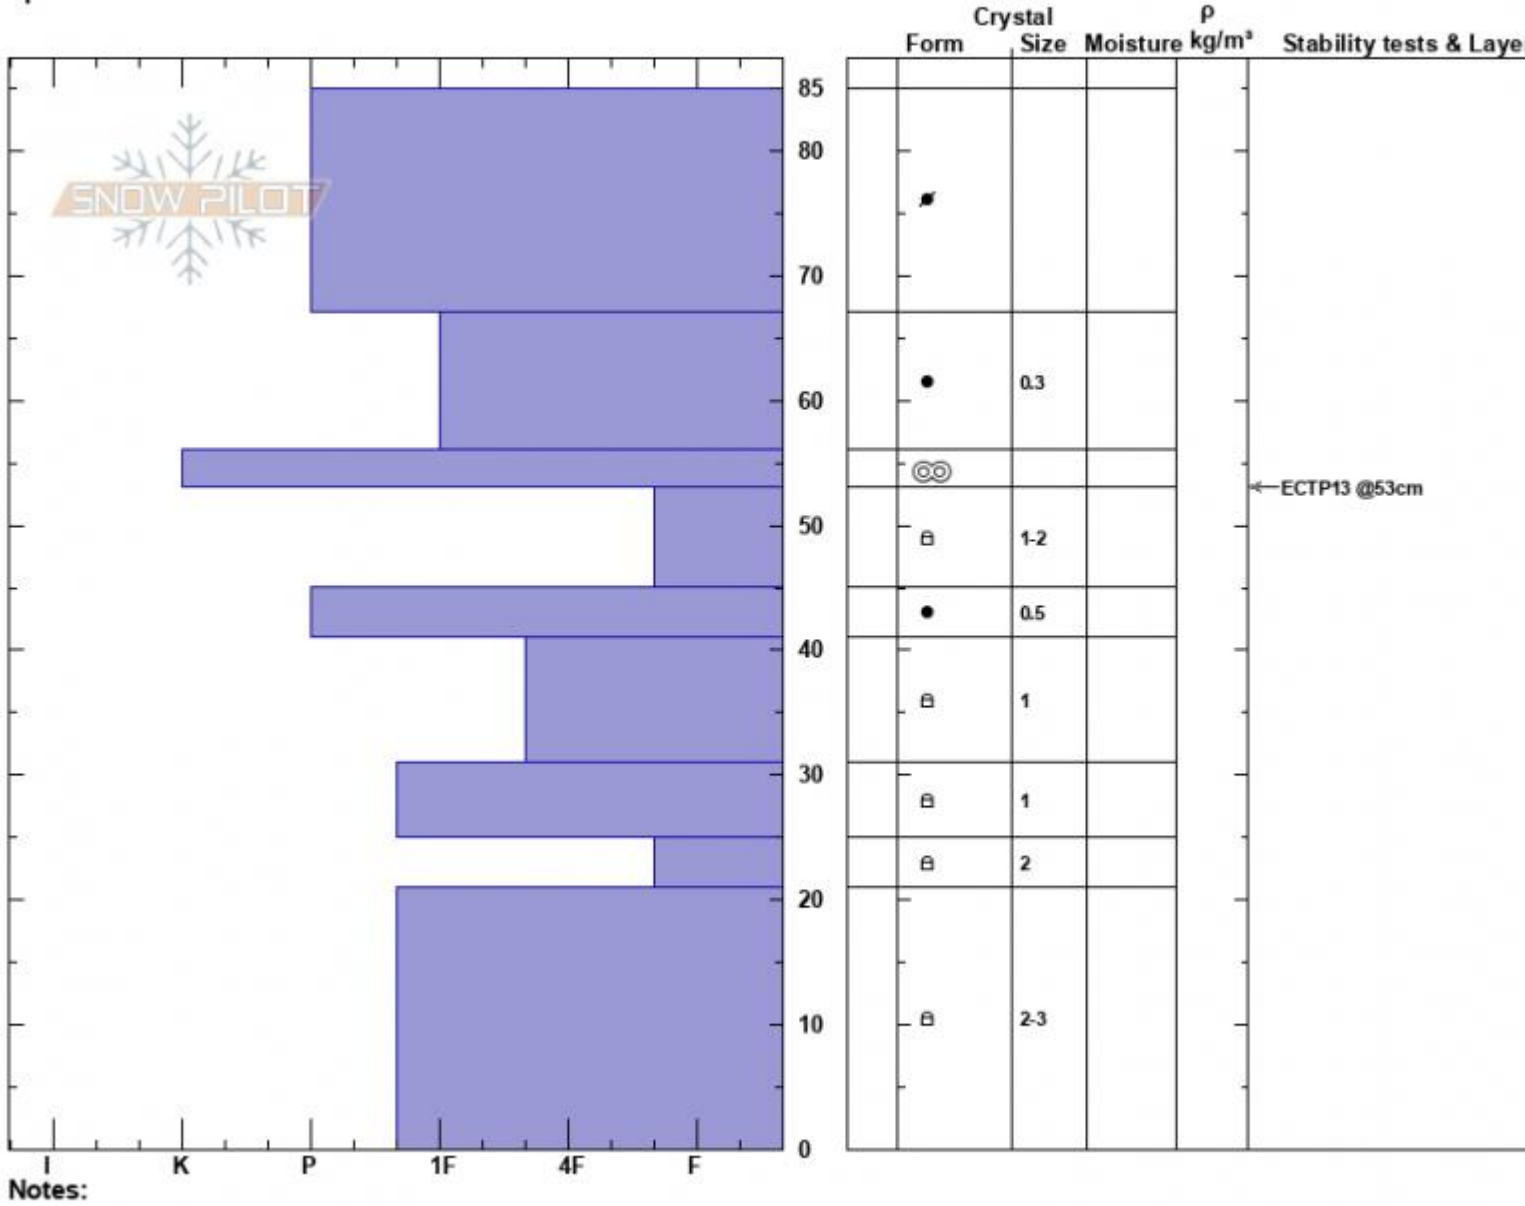

Saddle - Skyline
 Bridger Range
 MT
 Elevation: 9072 ft
 Aspect: 74°
 Specifics:

Haylee Darby
 12/14/2024 - 11:15am
 Co-ord: 45.79359N, -110.93564W
 Slope Angle: 32°
 Wind Loading: previous

Stability:
 Air Temperature: 0°C
 Sky Cover: BKN
 Precipitation: NO
 Wind: W Moderate

HS:85
 PF:30
 PS:1
 Layer Notes:

Advisory Region
 Bridger Range
 Longitude
 -110.94W
 Latitude
 45.79N
 Bridger Range, 2024-12-14