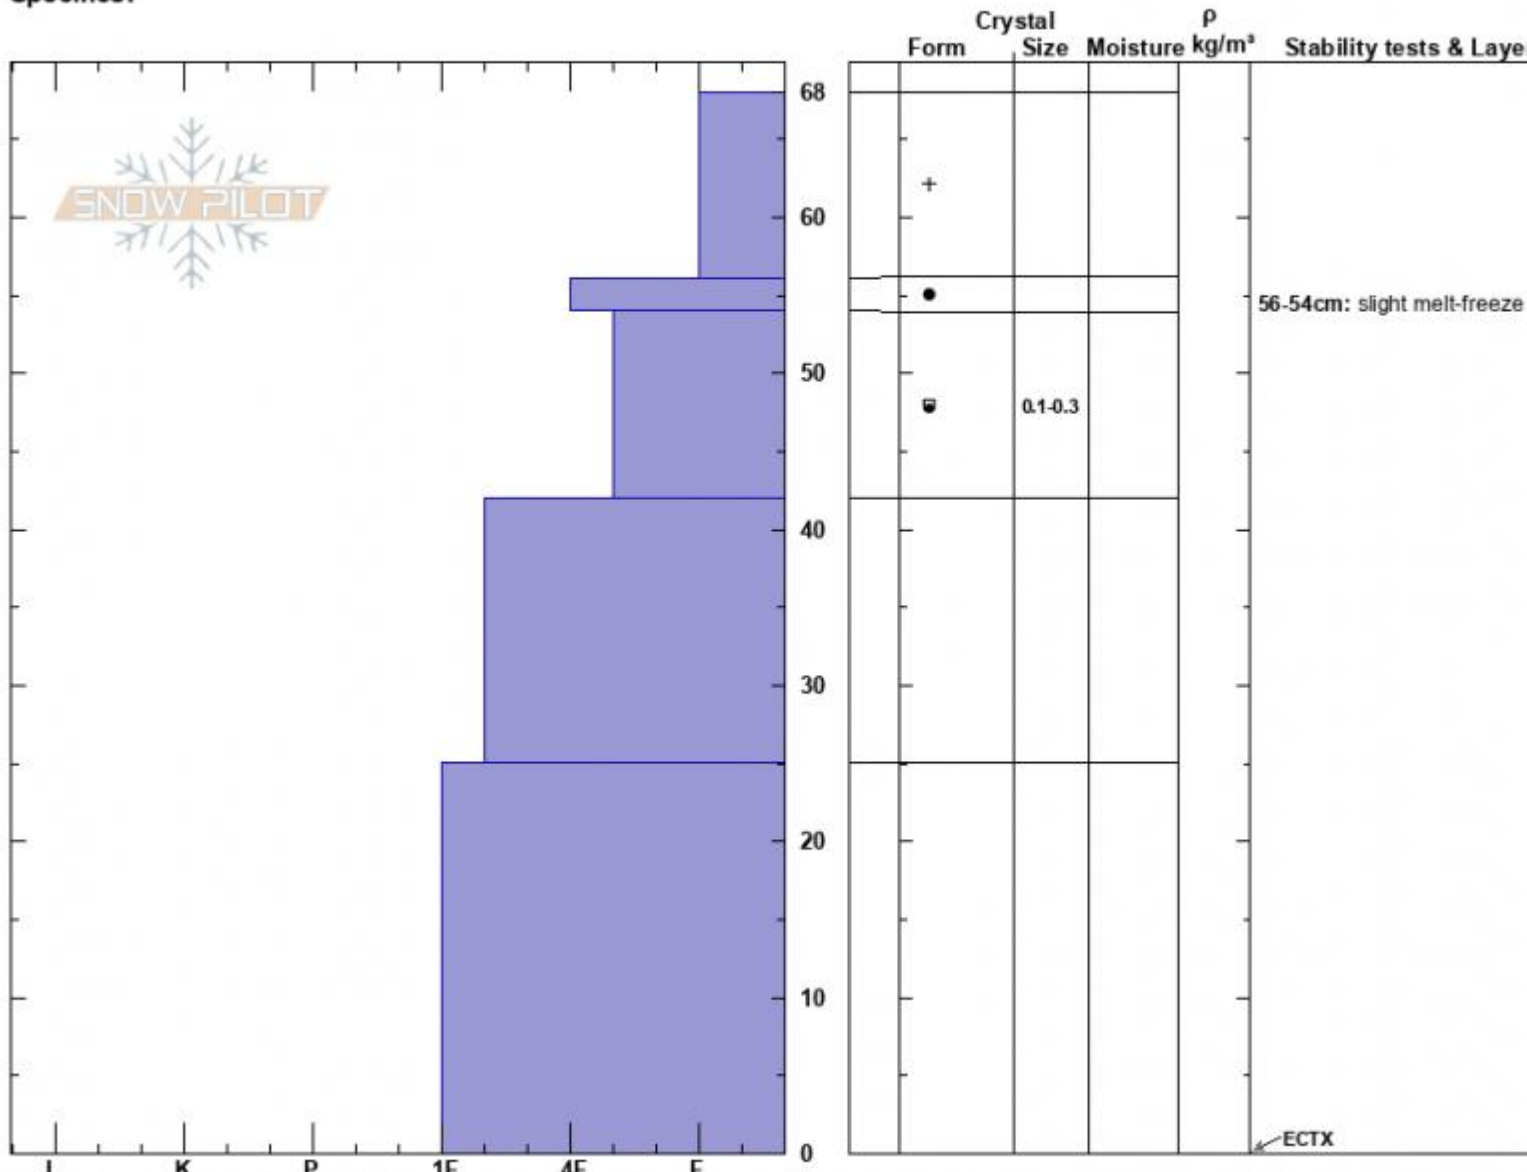

Texas Meadows north
 Bridger Range
 MT
 Elevation: 7860 ft
 Aspect: 307°
 Specifics:

Mark Staples
 12/10/2024 - 11:30am
 Co-ord: 45.84041N, -110.93538W
 Slope Angle: 19°
 Wind Loading: no

Stability: Good
 Air Temperature:
 Sky Cover: FEW
 Precipitation:
 Wind: NW Moderate

HS:68
 Layer Notes:
 56-54cm: slight melt-freeze
 54-42cm: Problematic layer

Notes: Overall surprisingly supportable snowpack. Faceting of the old snow surface that was just buried is evident but generally minimal. The bridgers experience more melt-freeze than other areas due to lower elevations.

Snow profile N facing by Texas Meadow

Advisory Region
 Bridger Range
 Longitude
 -110.94W

Latitude

45.84N

Bridger Range, 2024-12-10