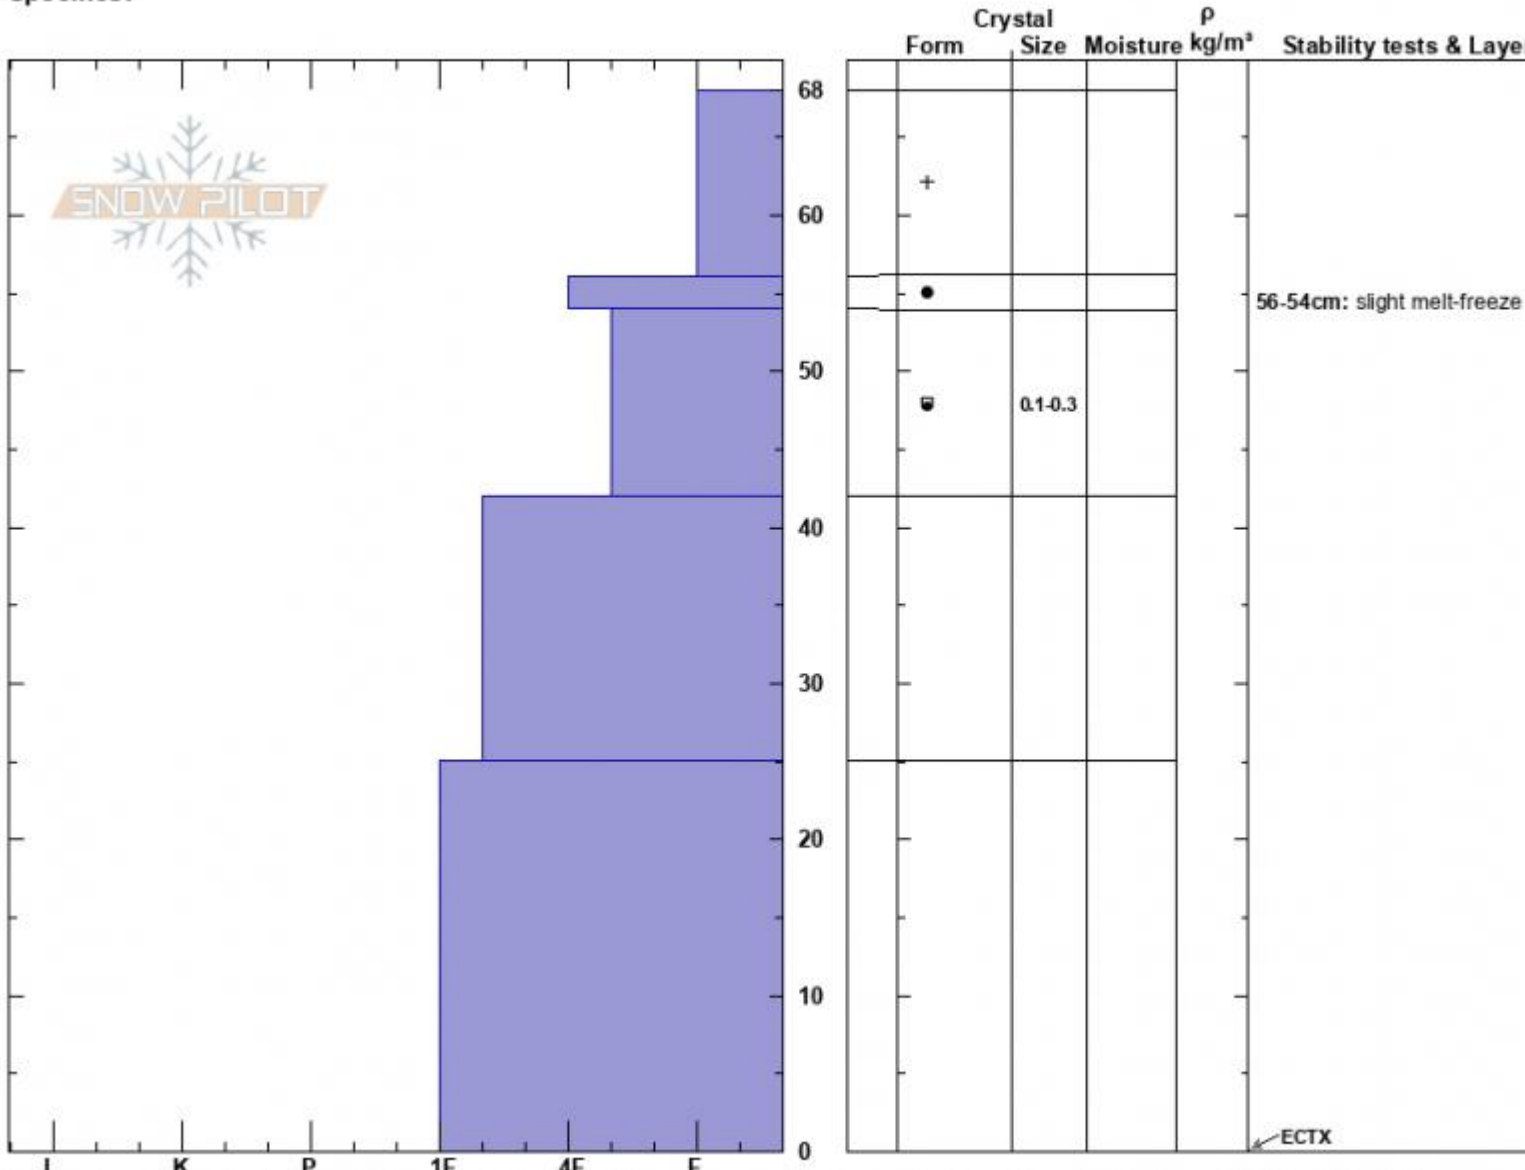

Texas Meadows north
 Bridger Range
 MT
 Elevation: 7860 ft
 Aspect: 307°
 Specifics:

Mark Staples
 12/10/2024 - 11:30am
 Co-ord: 45.84041N, -110.93538W
 Slope Angle: 19°
 Wind Loading: no

Stability: Good
 Air Temperature:
 Sky Cover: FEW
 Precipitation:
 Wind: NW Moderate

HS:68
 Layer Notes:
 56-54cm: slight melt-freeze
 54-42cm: Problematic layer

Notes: Overall surprisingly supportable snowpack. Faceting of the old snow surface that was just buried is evident but generally minimal. The bridgers experience more melt-freeze than other areas due to lower elevations.

Snow profile N facing by Texas Meadow

Advisory Region
 Bridger Range
 Longitude
 -110.94W

Latitude

45.84N

Bridger Range, 2024-12-10