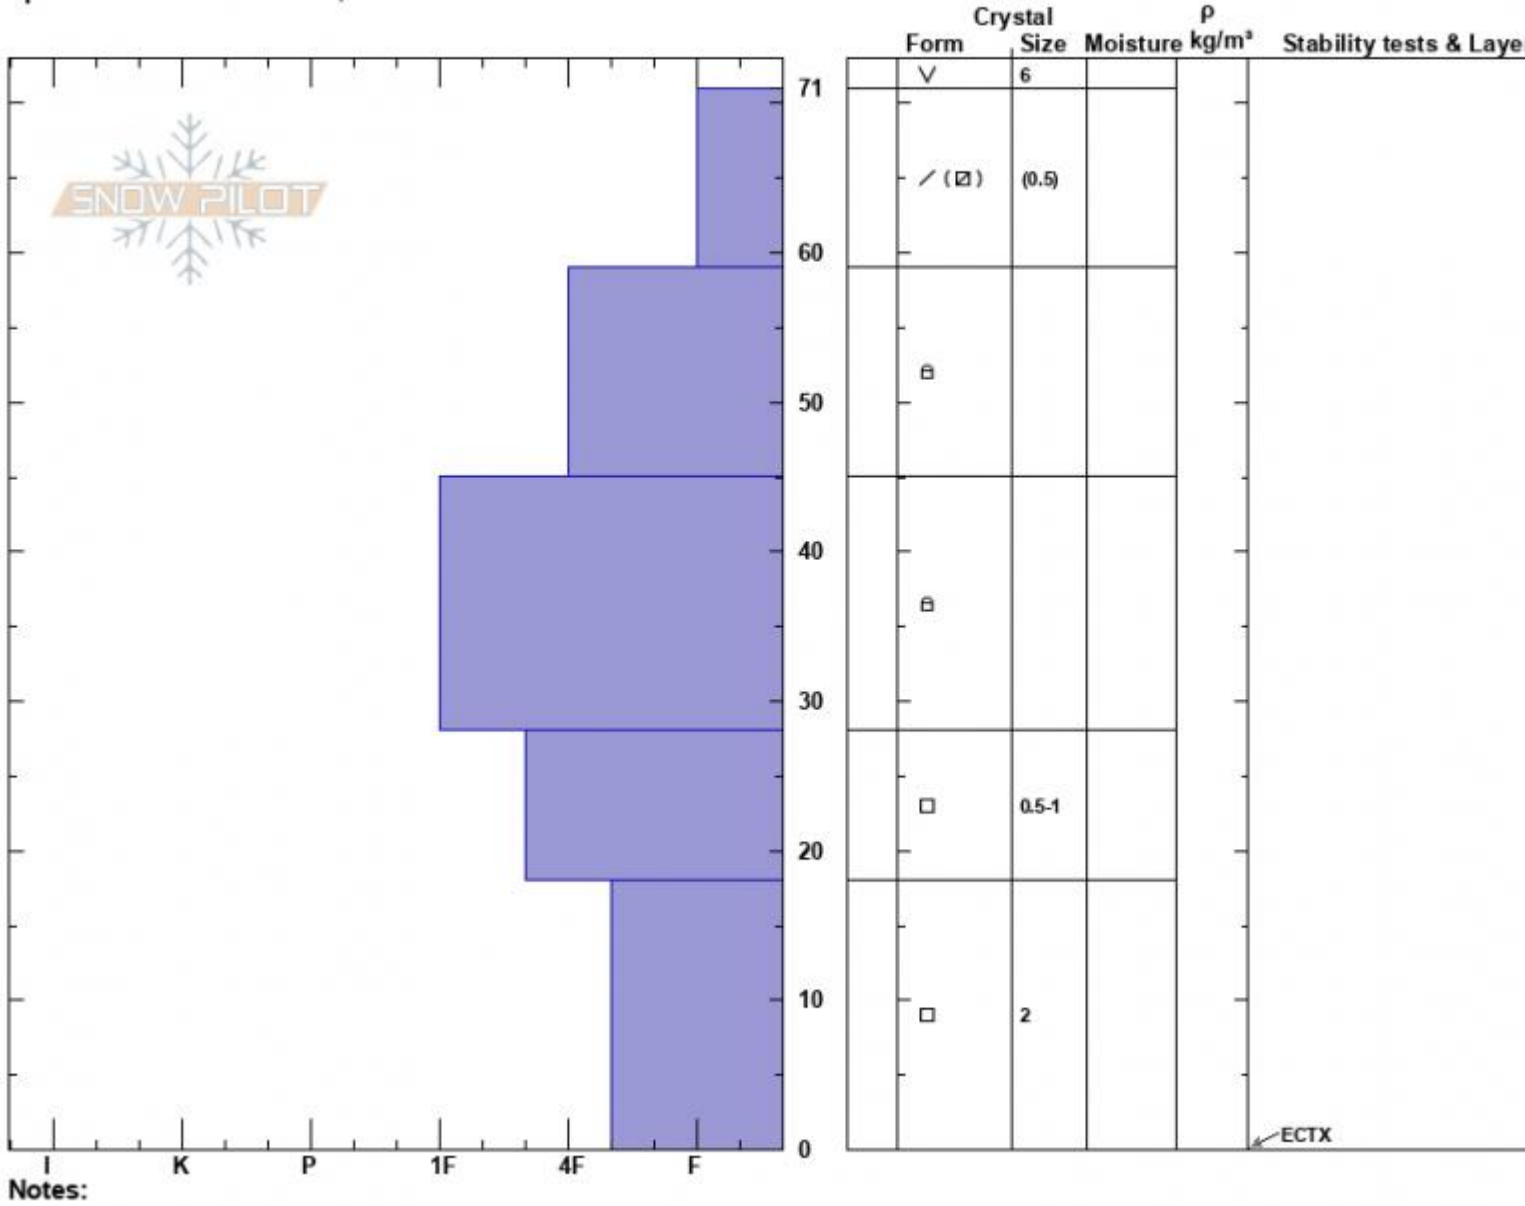

Second Yellow Mule  
 Madison Range-N  
 MT  
 Elevation: 9400 ft  
 Aspect: 42°  
 Specifics: We snowmobiled slope

Haylee Darby  
 12/04/2024 - 11:00am  
 Co-ord: 45.17931N, -111.40368W  
 Slope Angle: 26°  
 Wind Loading: no

Stability:  
 Air Temperature: -2°C  
 Sky Cover: CLR  
 Precipitation: NO  
 Wind: W Calm

HS:71  
 PF:24  
 Layer Notes:

Advisory Region  
 Northern Madison  
 Longitude  
 -111.38W  
 Latitude  
 45.17N  
 Northern Madison, 2024-12-05