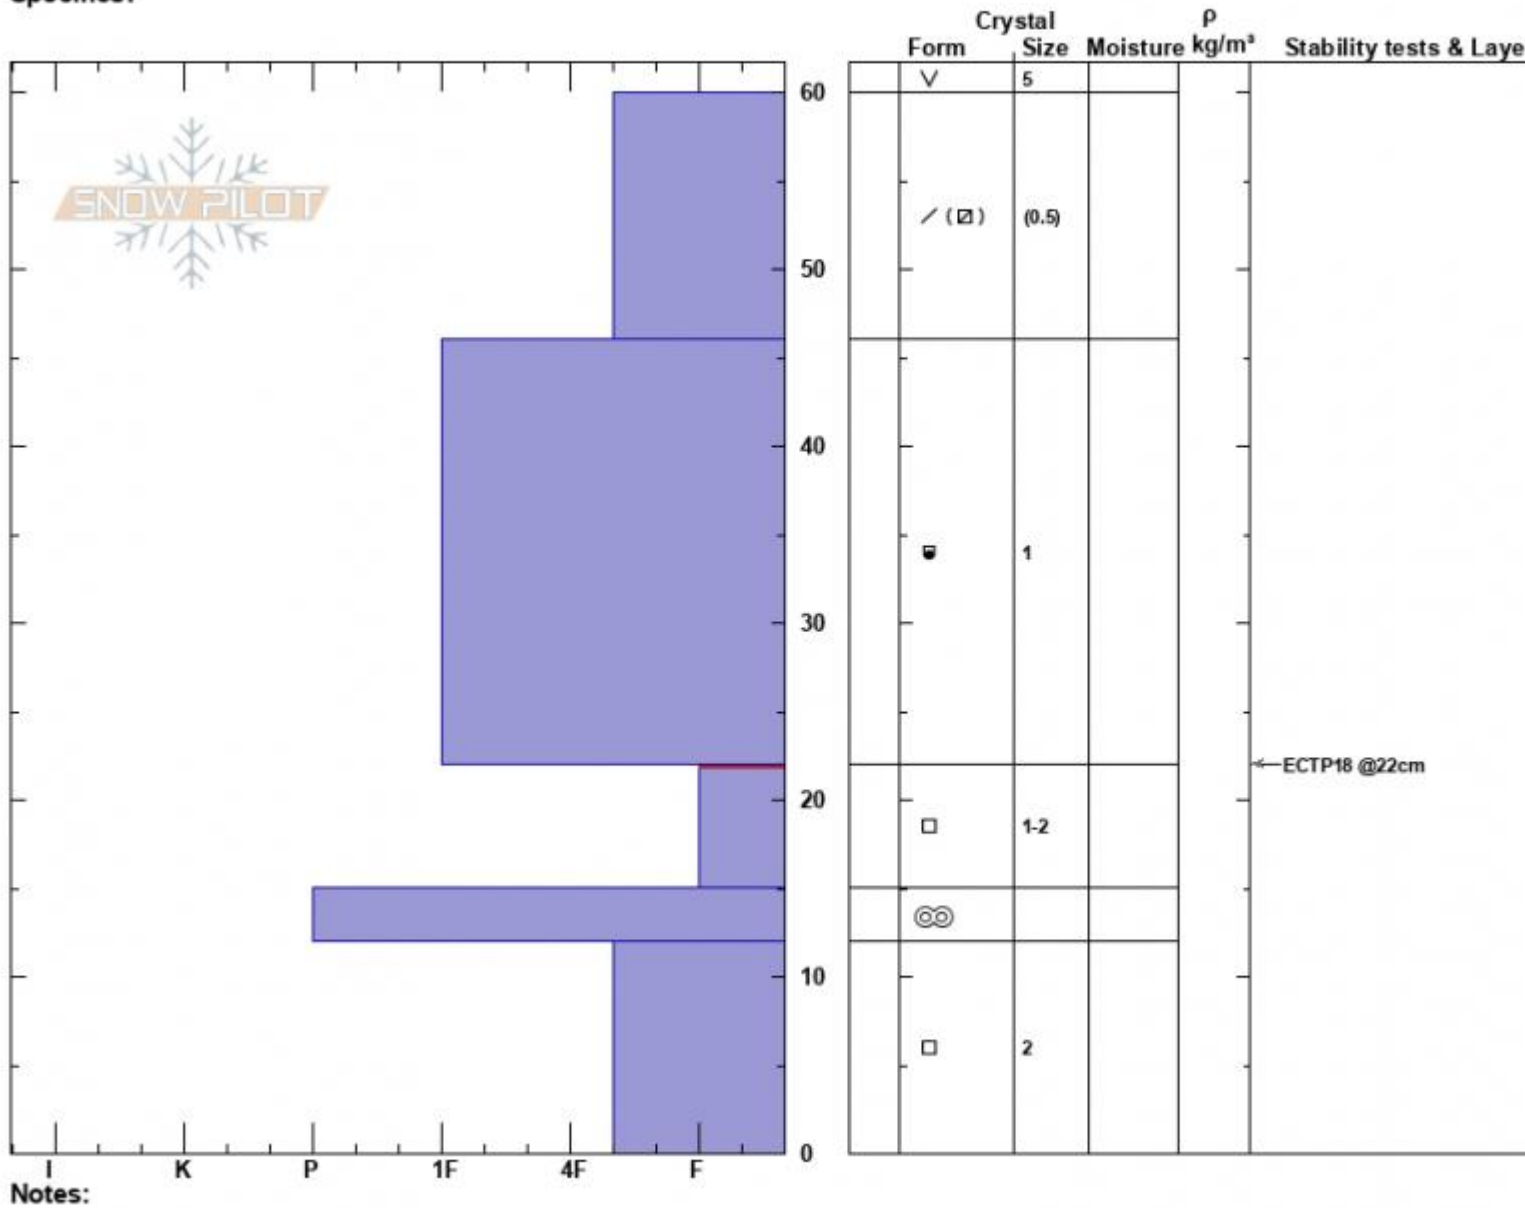

Sunlight Basin Profile
 Madison Range-S
 MT
 Elevation: 9480 ft
 Aspect: 95°
 Specifics:

Dave Zinn
 12/03/2024 - 11:20am
 Co-ord: 44.97486N, -111.31403W
 Slope Angle: 24°
 Wind Loading: previous

Stability: Good
 Air Temperature:
 Sky Cover: CLR
 Precipitation: NO
 Wind: Calm

HS:60
 PF:40
 Layer Notes:
 22-15cm: Problematic layer

Advisory Region
 Southern Madison
 Longitude
 -111.27W
 Latitude
 45.06N
 Southern Madison, 2024-12-03