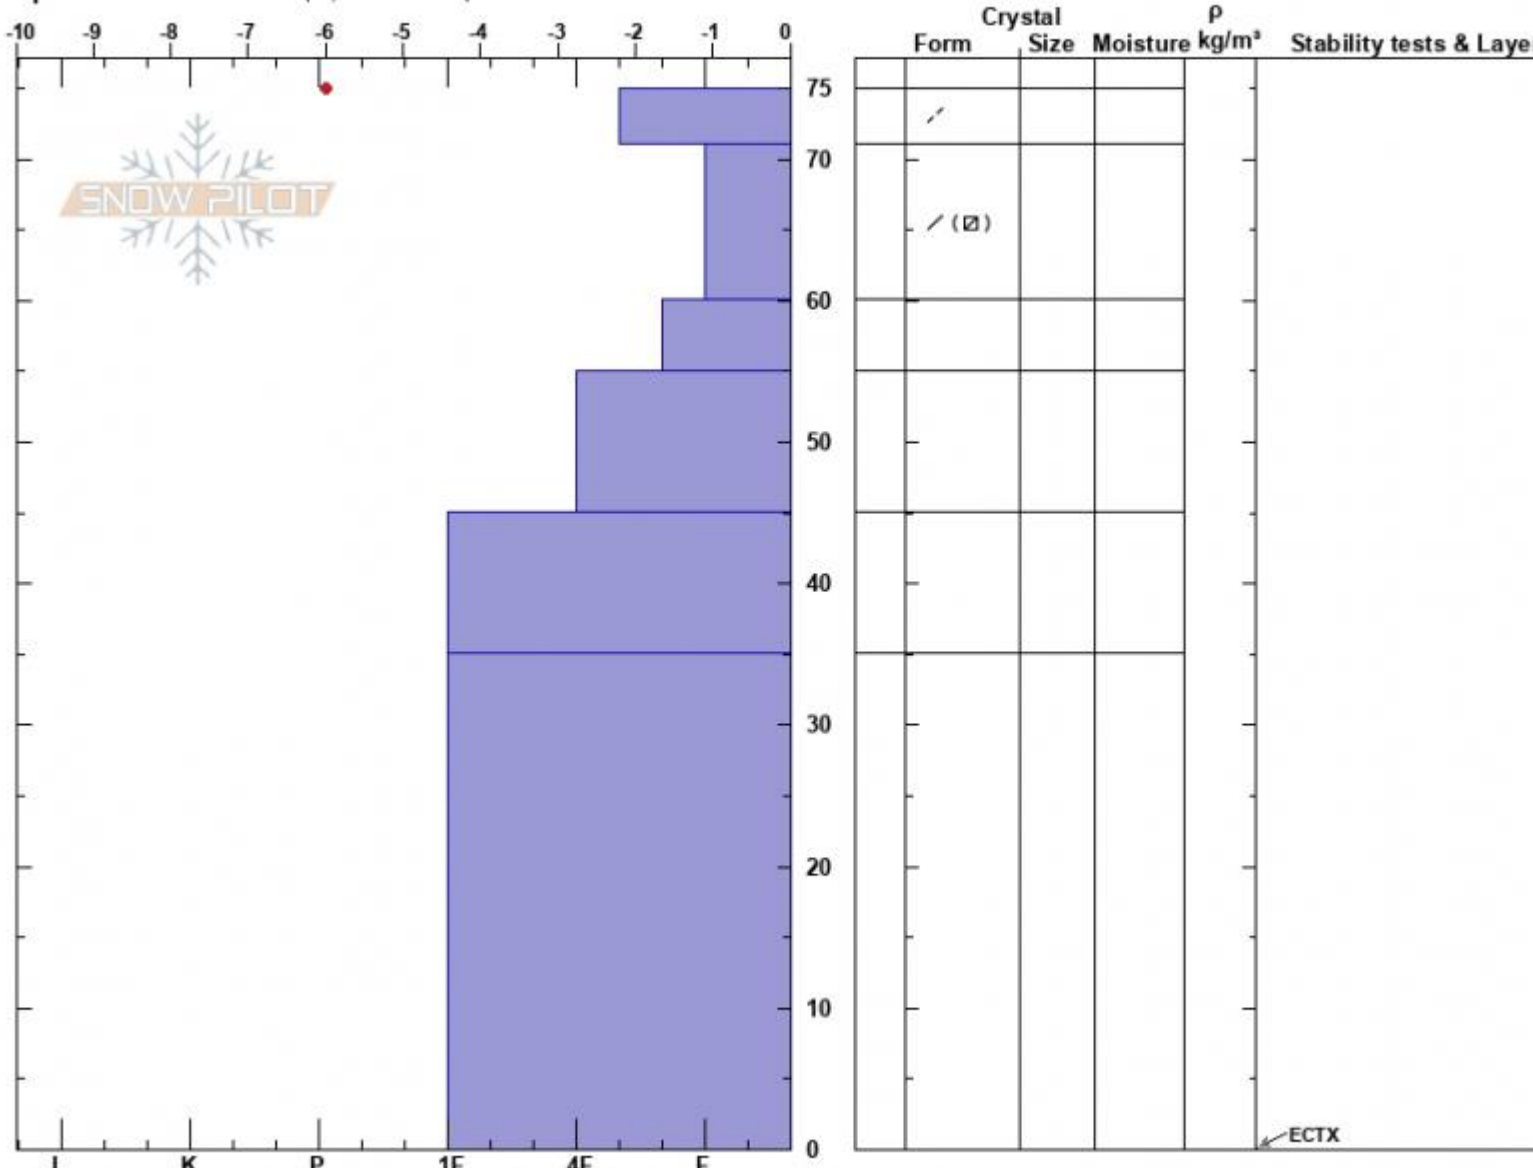

Slushmans-AboveTrolley
 Bridger Range
 MT
 Elevation: 8650 ft
 Aspect: 53°
 Specifics: Ski tracks on slope; We skied slope

Mark Staples
 12/02/2024 - 11:15am
 Co-ord: 45.80341N, -110.93301W
 Slope Angle: 30°
 Wind Loading:

Stability: Good
 Air Temperature: 3.5°C
 Sky Cover: CLR
 Precipitation: NO
 Wind:

HS:75
 Layer Notes:
 71-60cm: Problematic layer

Notes: Surface snow is starting to facet - not horrible yet. Otherwise very supportable snowpack

Snow profile in Slushmans

Advisory Region
 Bridger Range
 Longitude
 -110.92W
 Latitude
 45.82N

Bridger Range, 2024-12-02