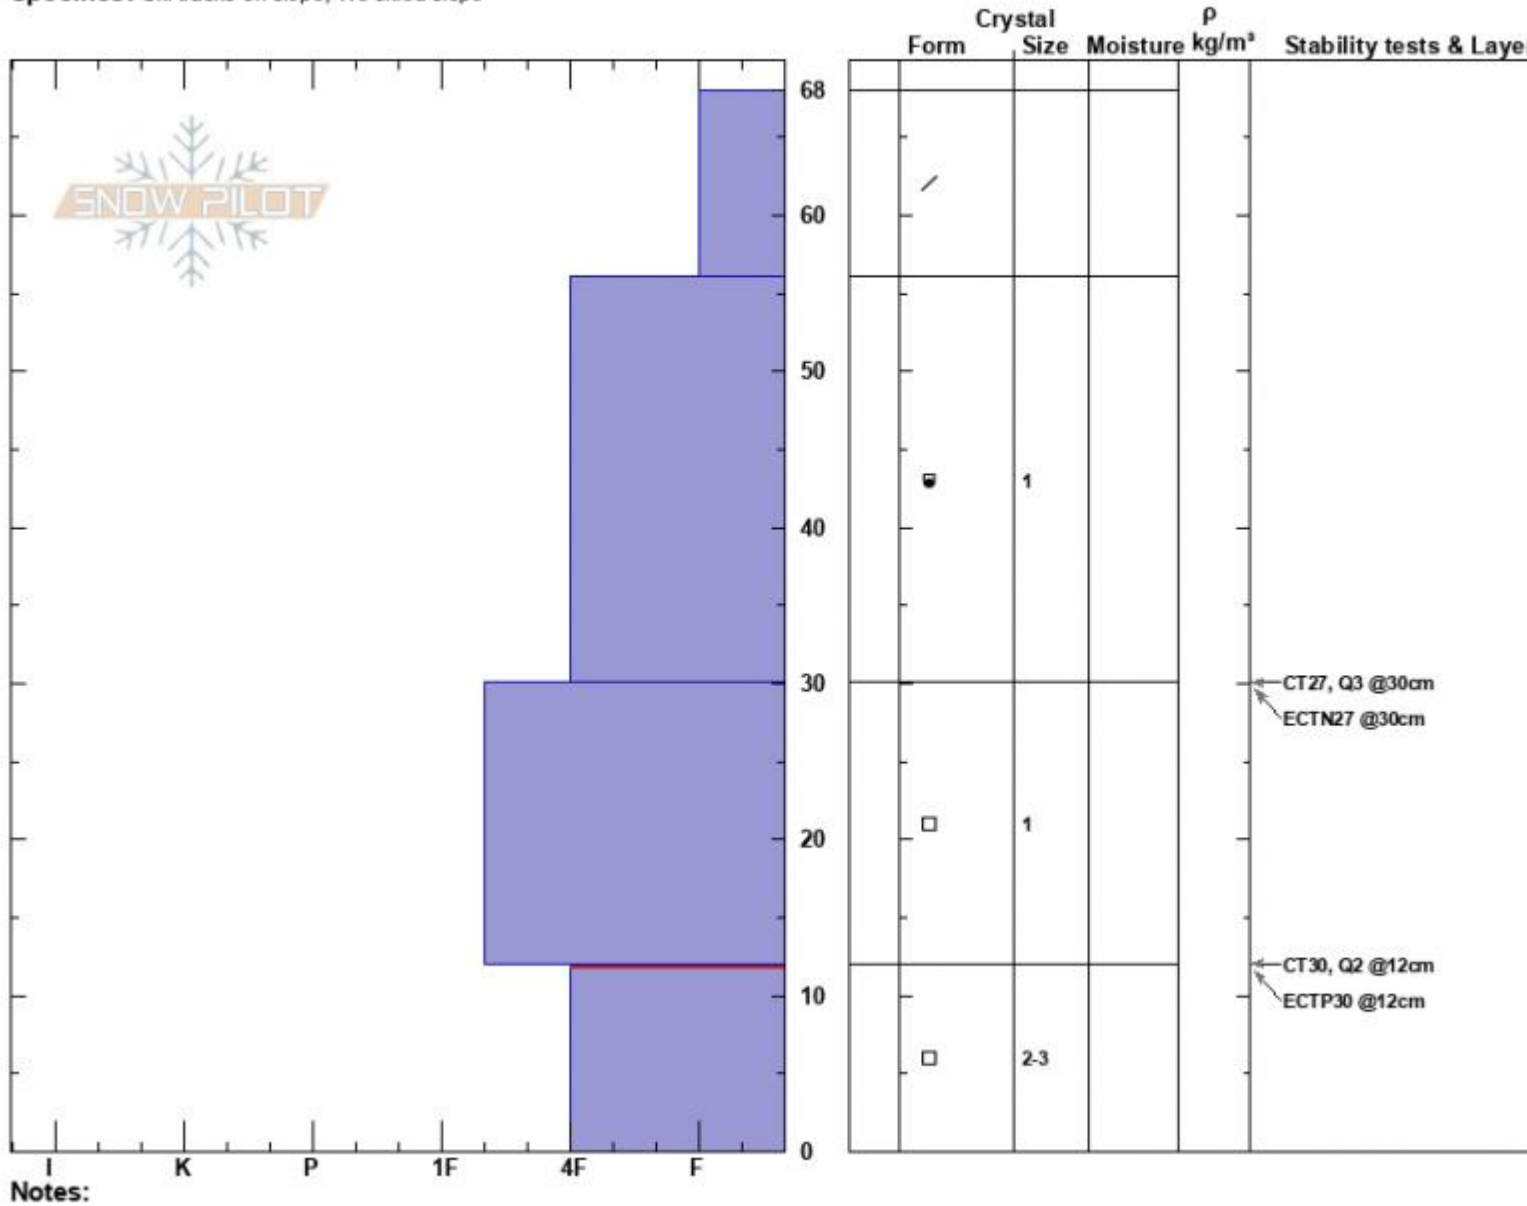

Spanky's Profile  
 Madison Range-N  
 MT  
 Elevation: 9240 ft  
 Aspect: 60°  
 Specifics: Ski tracks on slope; We skied slope

Dave Zinn  
 12/01/2024 - 12:00pm  
 Co-ord: 45.3244 1N, -111.38145W  
 Slope Angle: 32°  
 Wind Loading: no

Stability: Good  
 Air Temperature:  
 Sky Cover: BKN  
 Precipitation: NO  
 Wind: Calm

HS:68  
 PF:60  
 Layer Notes:  
 12-0cm: Problematic layer

Advisory Region  
 Northern Madison  
 Longitude  
 -111.38W  
 Latitude  
 45.35N  
 Northern Madison, 2024-12-01