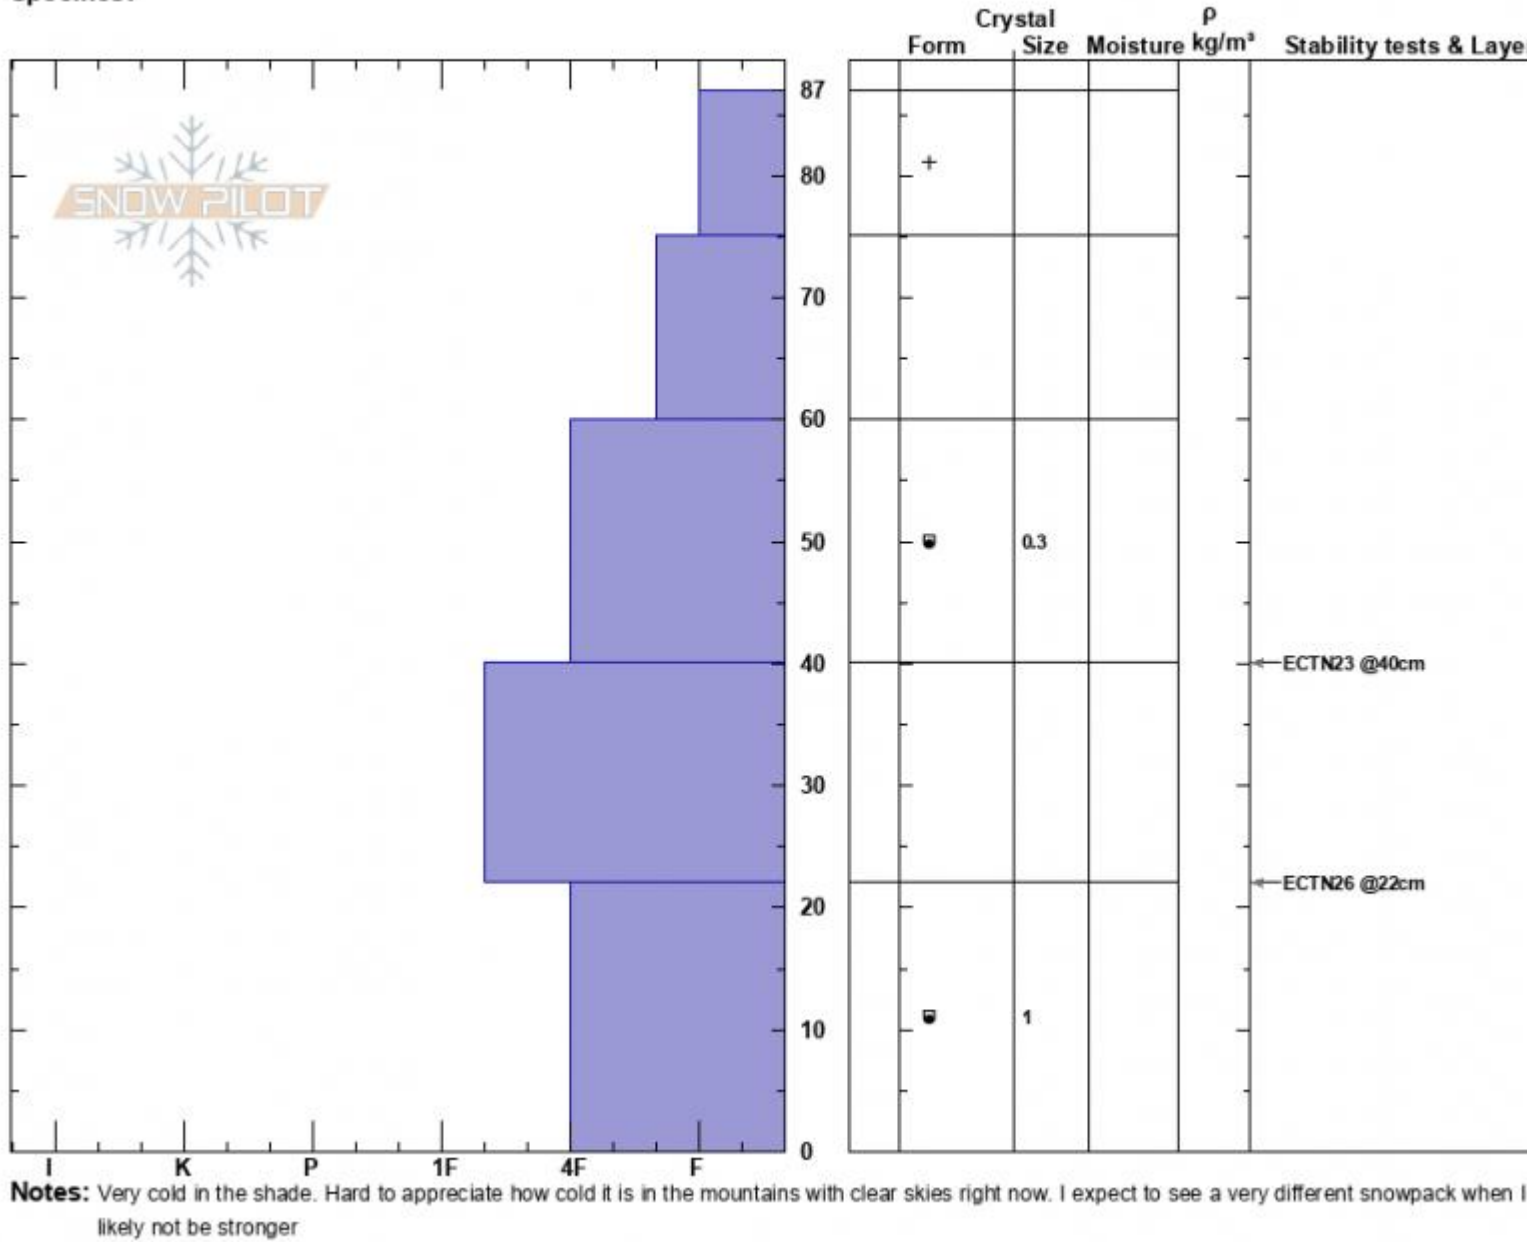

Cabin Creek N
 Madison Range-S
 MT
 Elevation: 9052 ft
 Aspect: 315°
 Specifics:

Mark Staples
 11/27/2024 - 11:00am
 Co-ord: 44.88165N, -111.18568W
 Slope Angle:
 Wind Loading:

Stability:
 Air Temperature:
 Sky Cover: FEW
 Precipitation:
 Wind:

HS:87
 Layer Notes:
 60-40cm: Problematic layer

N facing profile Cabin Creek

Advisory Region
 Southern Madison

Longitude

-111.23W

Latitude

44.89N

Southern Madison, 2024-11-27