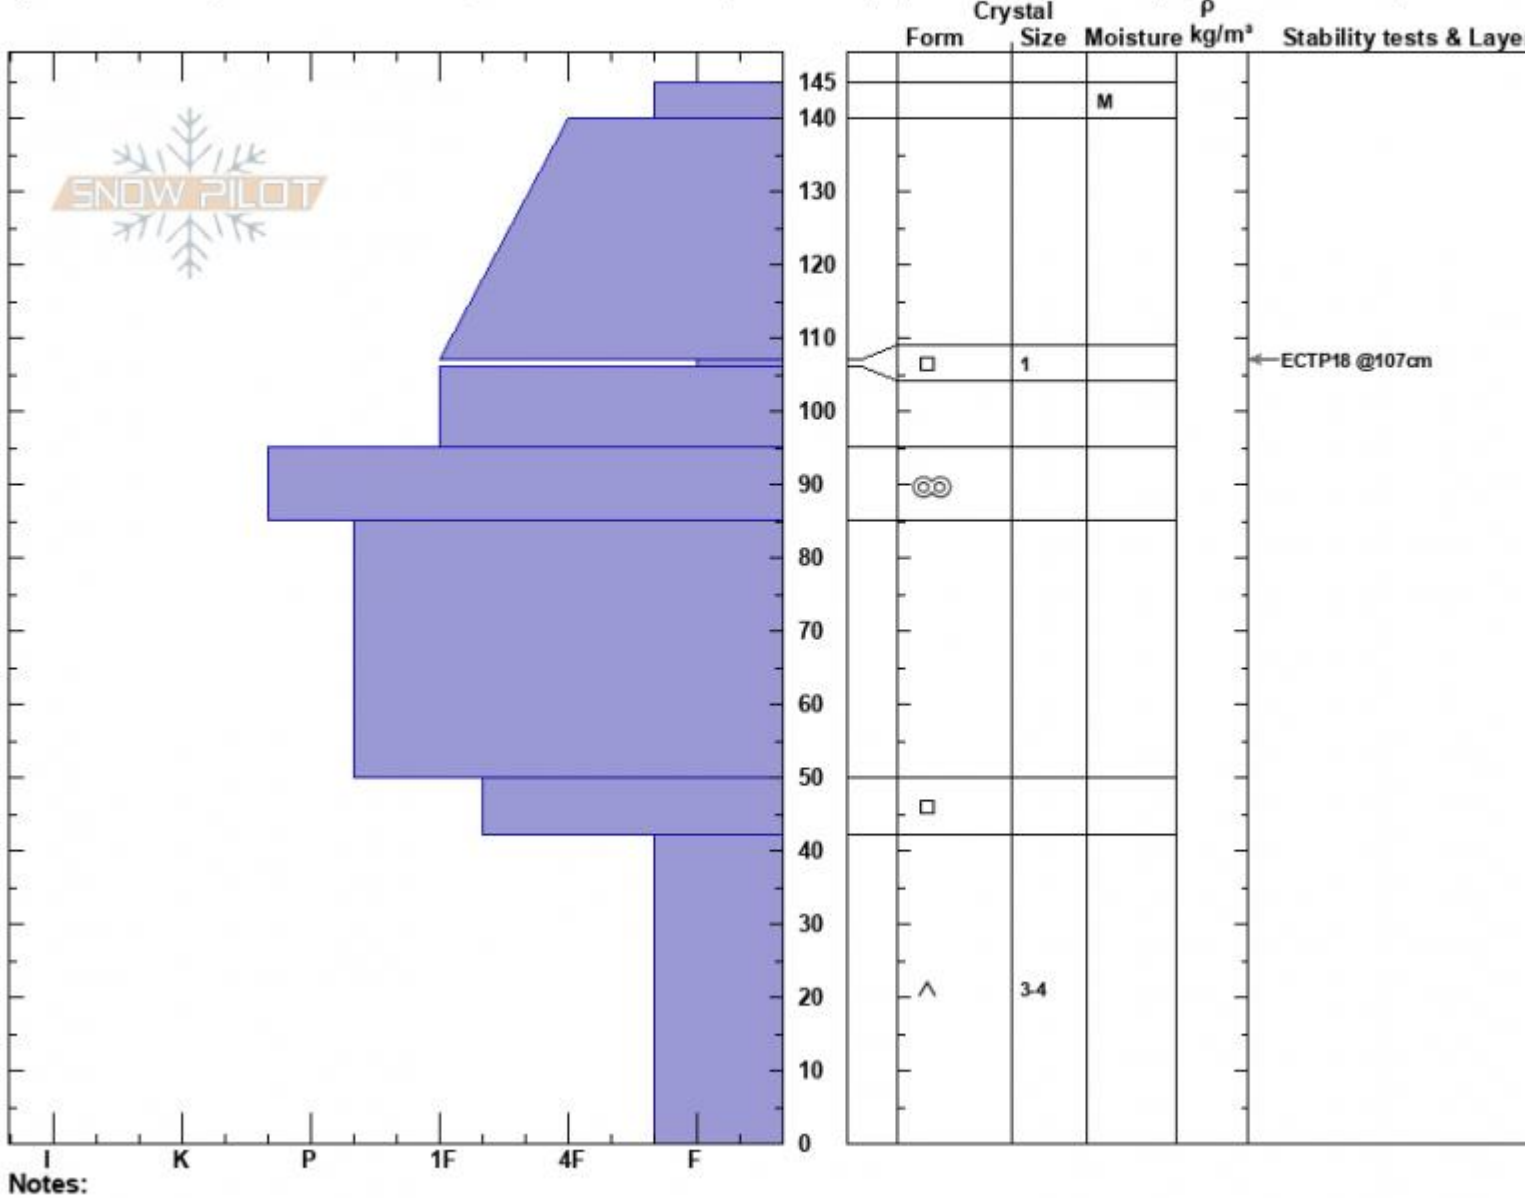

Targhee Creek
 Lionhead Range
 MT
 Elevation: 9600 ft
 Aspect: 75°

Ian Hoyer
 04/02/2024 - 12:00pm
 Co-ord: 44.75039N, -111.39098W
 Slope Angle: 31°
 Wind Loading: no

Stability: Fair
 Air Temperature:
 Sky Cover: CLR
 Precipitation: NO
 Wind: Calm

HS:145
 PF:30
 Layer Notes: 107-106cm:Problematic layer

Specifics: Pit is adjacent to avalanche: crown; Recent avalanche activity on similar slopes; Snowmobile tracks on slope; We snowmobiled slope

Advisory Region
 Lionhead Range
 Longitude
 -111.32W
 Latitude
 44.71N

Avalanche Details: [Snowmo triggered small slide at Lionhead](#)
 Lionhead Range, 2024-04-02