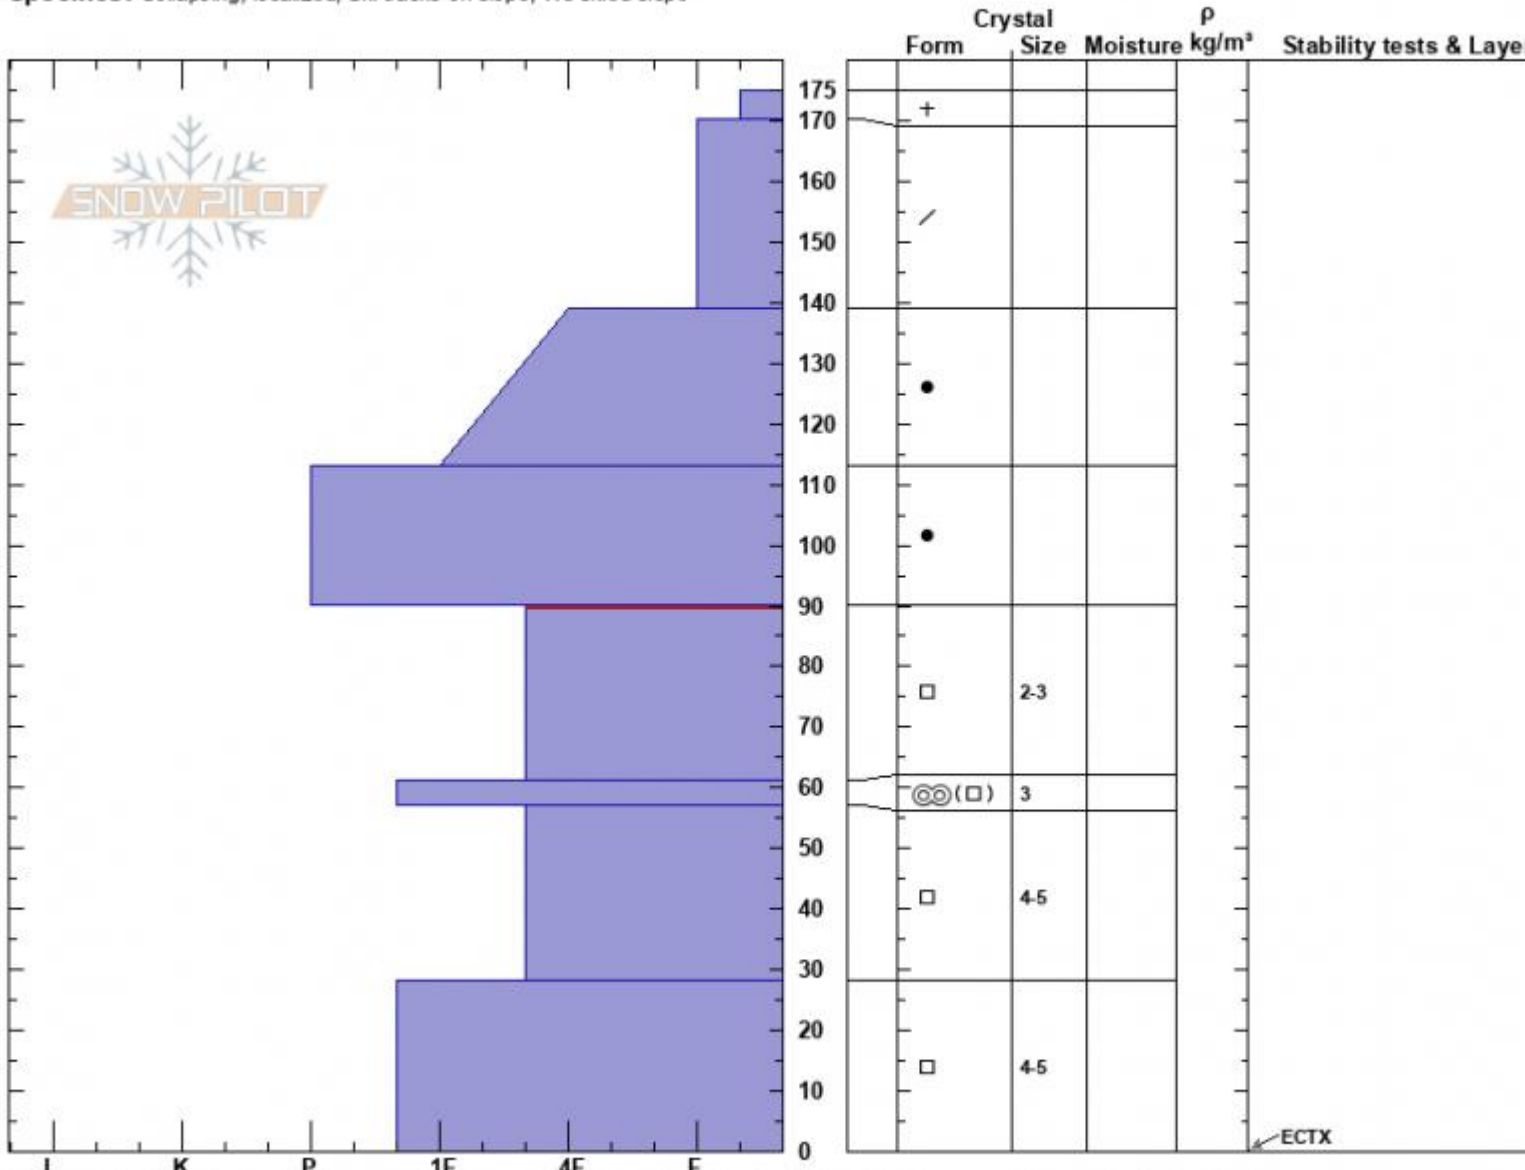

West Woody Profile  
 Cooke City  
 MT  
 Elevation: 9400 ft  
 Aspect: 295°  
 Specifics: Collapsing, localized; Ski tracks on slope; We skied slope

Dave Zinn  
 02/19/2024 - 1:00pm  
 Co-ord: 44.98549N, -109.92732W  
 Slope Angle: 28°  
 Wind Loading: no

Stability: Poor  
 Air Temperature:  
 Sky Cover: BKN  
 Precipitation: NO  
 Wind: S Light Breeze

HS:175 Layer Notes:  
 90-61cm: Problematic layer

Advisory Region  
 Cooke City  
 Longitude  
 -109.92W  
 Latitude  
 44.97N  
**Avalanche Details:** [Large Collapse on West Woody Ridge](#)  
 Cooke City, 2024-02-20