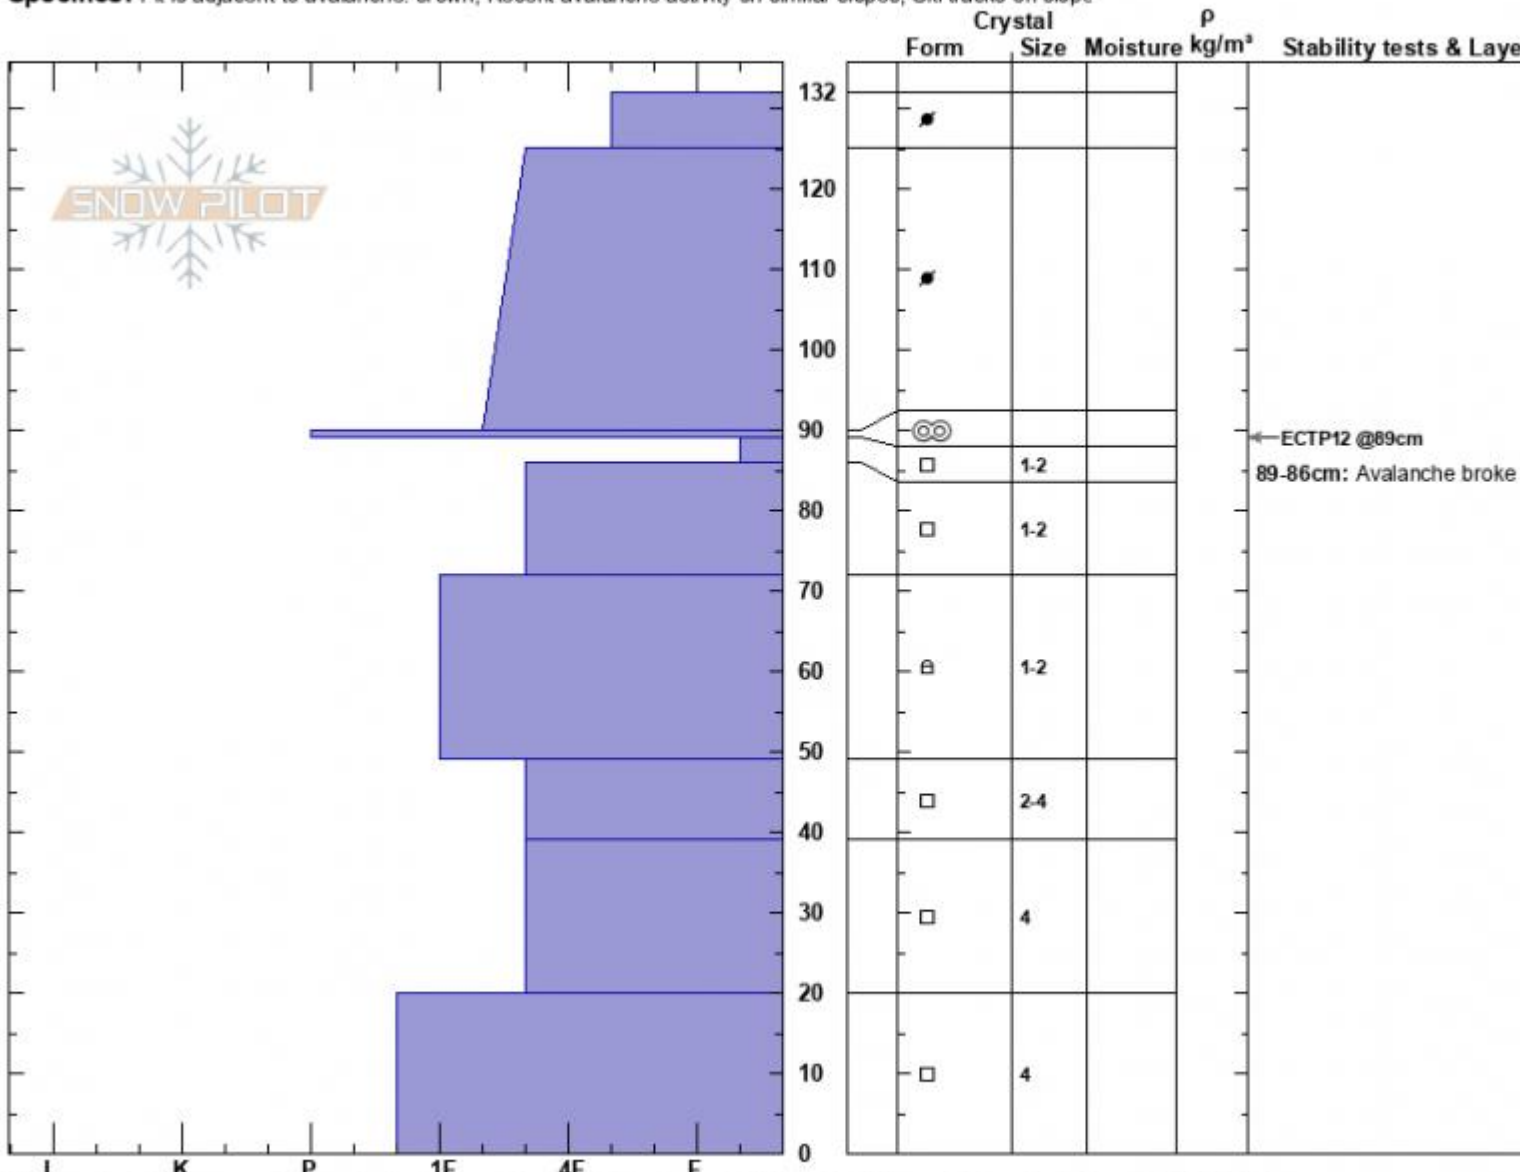

Radio Tower SS-ASr
 Beartooths
 MT
 Elevation: 9000 ft
 Aspect: 94°
 Specifics: Pit is adjacent to avalanche: crown; Recent avalanche activity on similar slopes; Ski tracks on slope

Zach Peterson
 01/13/2024 - 11:01am
 Co-ord: 45.03013N, -109.94277W
 Slope Angle: 32°
 Wind Loading: yes

Stability: Poor
 Air Temperature:
 Sky Cover: CLR
 Precipitation: NO
 Wind: Calm

HS:132
 Layer Notes:
 89-86cm: Avalanche broke here
 89-86cm: Problematic layer

Notes: Dug in the crown of an avalanche triggered from the flats above. 1-2' deep, 75' wide, ran 100 vertical feet. SS-ASr-R3-D2-0

Advisory Region
 Cooke City
 Longitude
 -109.97W
 Latitude
 45.04N

Avalanche Details: [Remote Triggered Avalanche on Miller Ridge, Cooke City](#)
 Cooke City, 2024-01-13